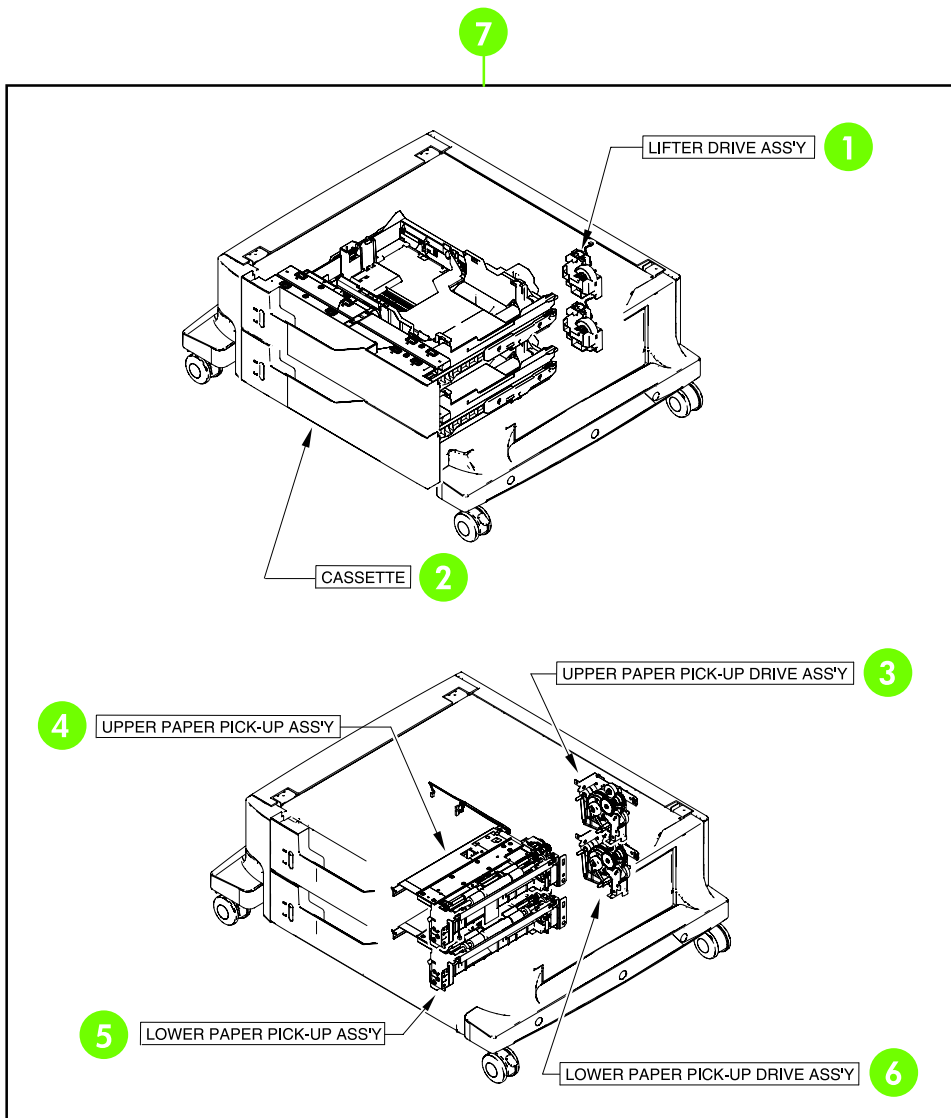

2 X 500-sheet feeder components

Figure 7-44 2 X 500-sheet paper feeder assembly locations

Table 7-44 2 X 500-sheet paper feeder assemblies

Item	Assembly name	Details	Part number
1	Lifter-drive assembly	See Figure 7-48 2 X 500-paper feeder lifter drive assembly on page 764 .	RM1-1750-000CN
2	Cassette	See Figure 7-51 2 X 500-sheet paper feeder on page 770 .	RM1-2219-000CN
3	Upper paper pickup assembly	See Figure 7-52 Upper paper pickup assembly on page 772 .	RM1-2232-000CN
4	Upper paper pickup drive assembly	See Figure 7-49 Upper paper pickup drive assembly on page 766 .	RM1-2229-000CN

Table 7-44 2 X 500-sheet paper feeder assemblies (continued)

Item	Assembly name	Details	Part number
5	Lower paper pickup assembly	See Figure 7-53 Lower paper pickup assembly on page 774 .	RM1-2240-000CN
6	Lower paper pickup drive assembly	See Figure 7-50 Lower paper pickup drive assembly on page 768 .	RM1-2238-000CN
7	2 X 500-sheet paper feeder assembly (complete assembly)	See Figure 7-44 2 X 500-sheet paper feeder assembly locations on page 756 .	R96-5062-000CN