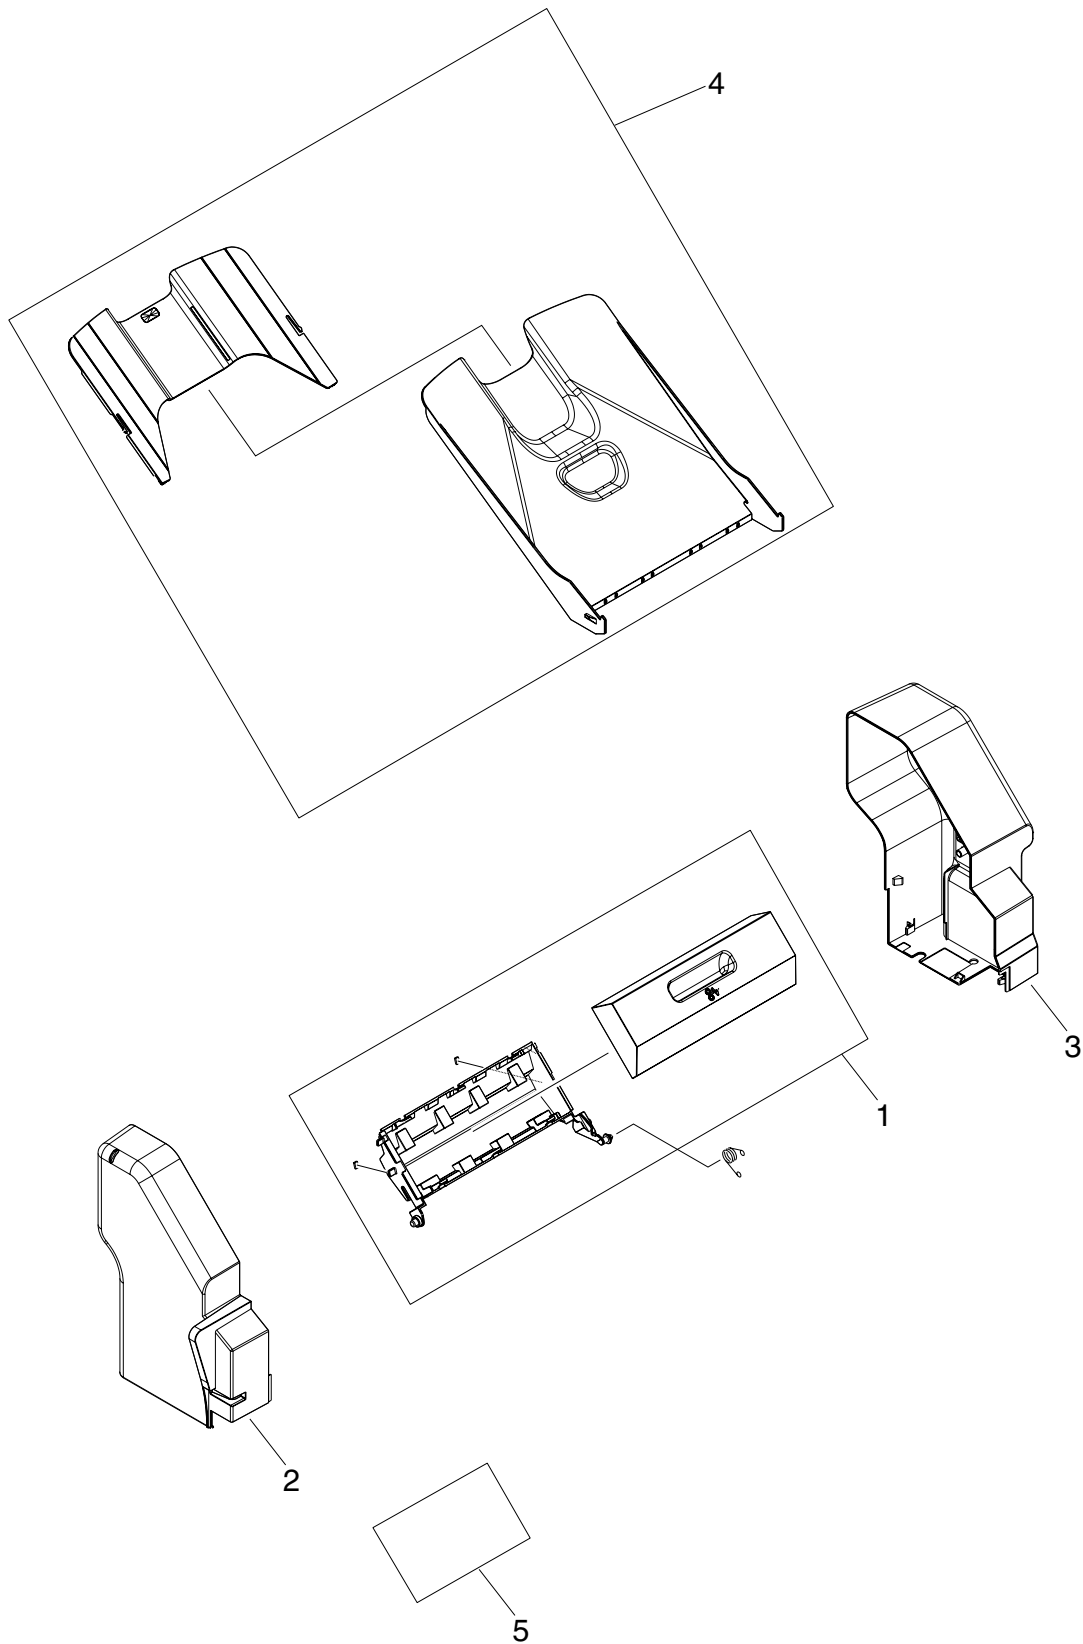

3-bin mailbox

Figure 7-55 3-bin mailbox accessory

Table 7-55 3-bin mailbox accessory

Reference	Description	Part number	Quantity
	3-bin mailbox replacement unit	Q5692-67901	1
1	Jam-access door, 3-bin mailbox	RM1-0981-000CN	1
2	Front cover	RM1-0985-000CN	1
3	Rear cover	RC1-2691-000CN	1
4	Paper delivery tray assembly	RM1-0940-000CN	1
5	MBM driver board	RM1-1124-000CN	1