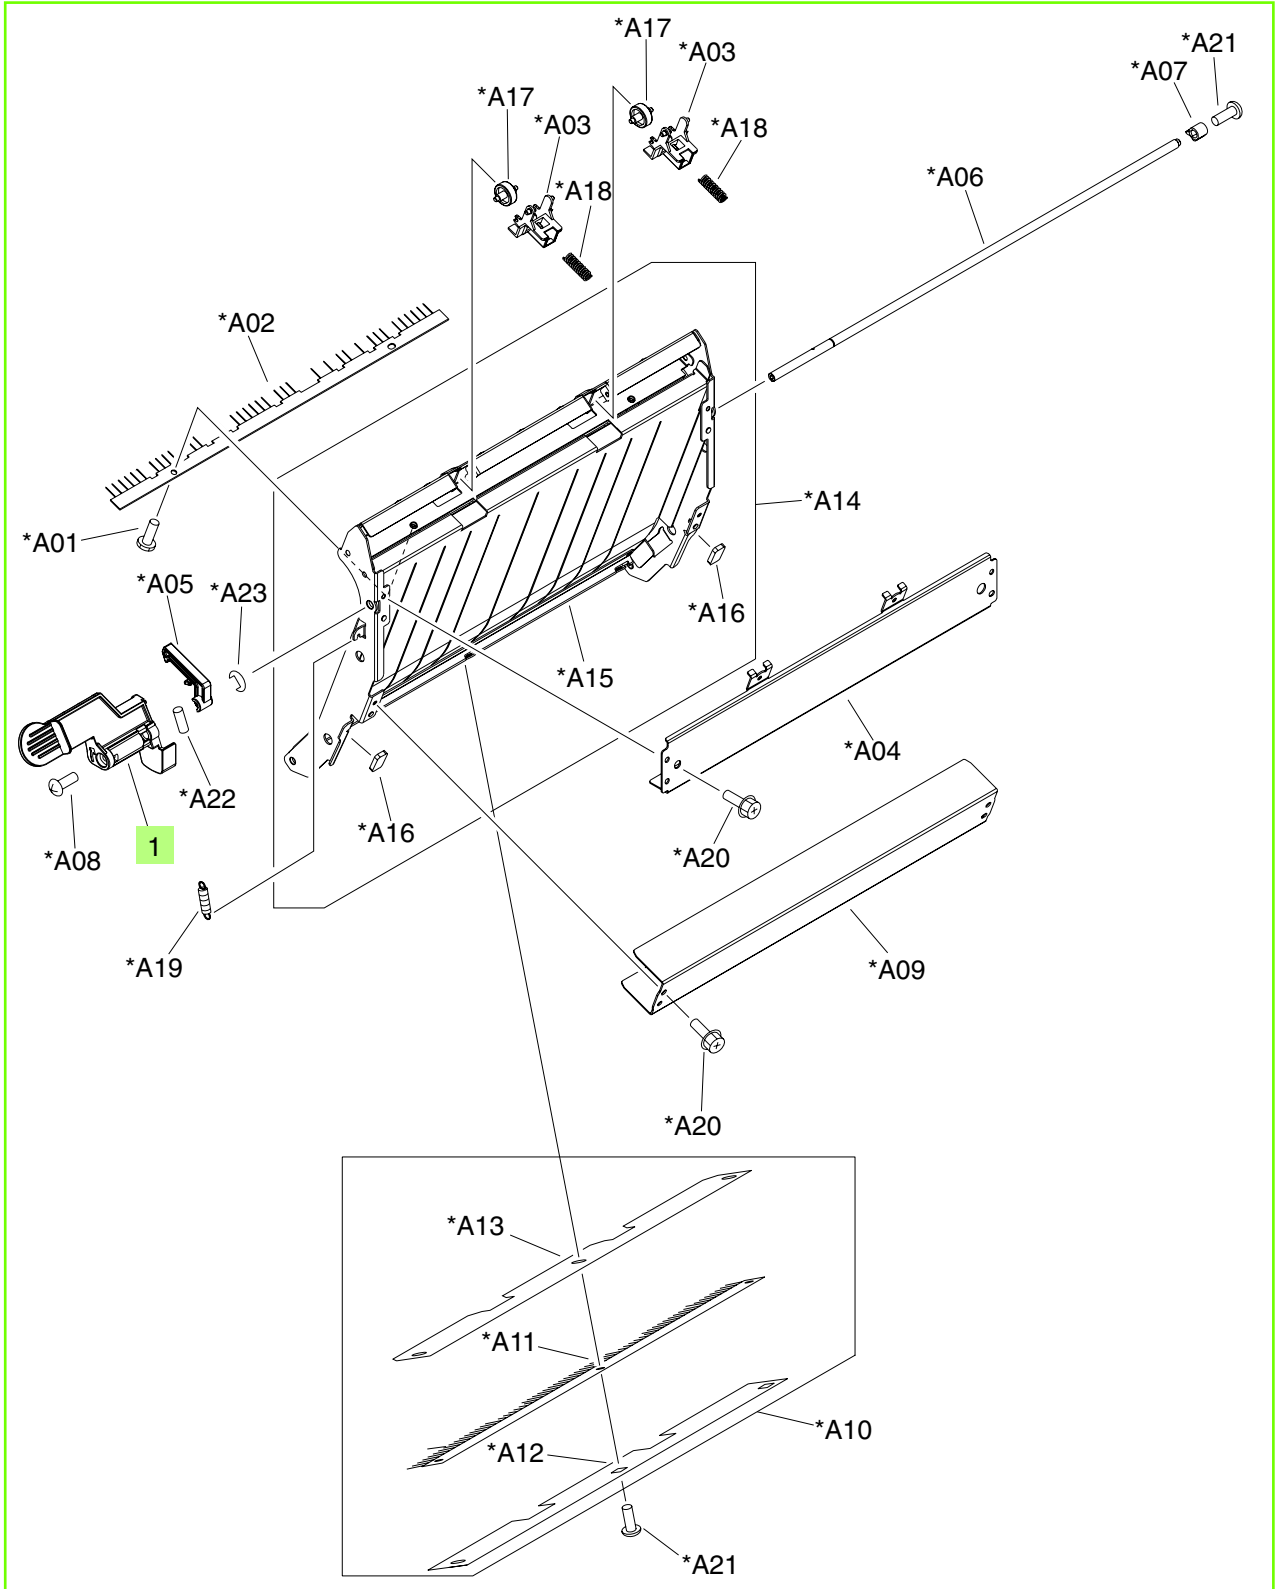

Figure 9-64 Saddle-guide assembly (booklet-maker)

Table 9-52 Saddle-guide assembly (booklet-maker)

Ref	Description	Part number	Qty
All	Saddle-guide assembly	FM2-5024-000CN	1
1	Knob, latch	FC5-5024-000CN	1

 **NOTE:** Only highlighted parts are orderable.