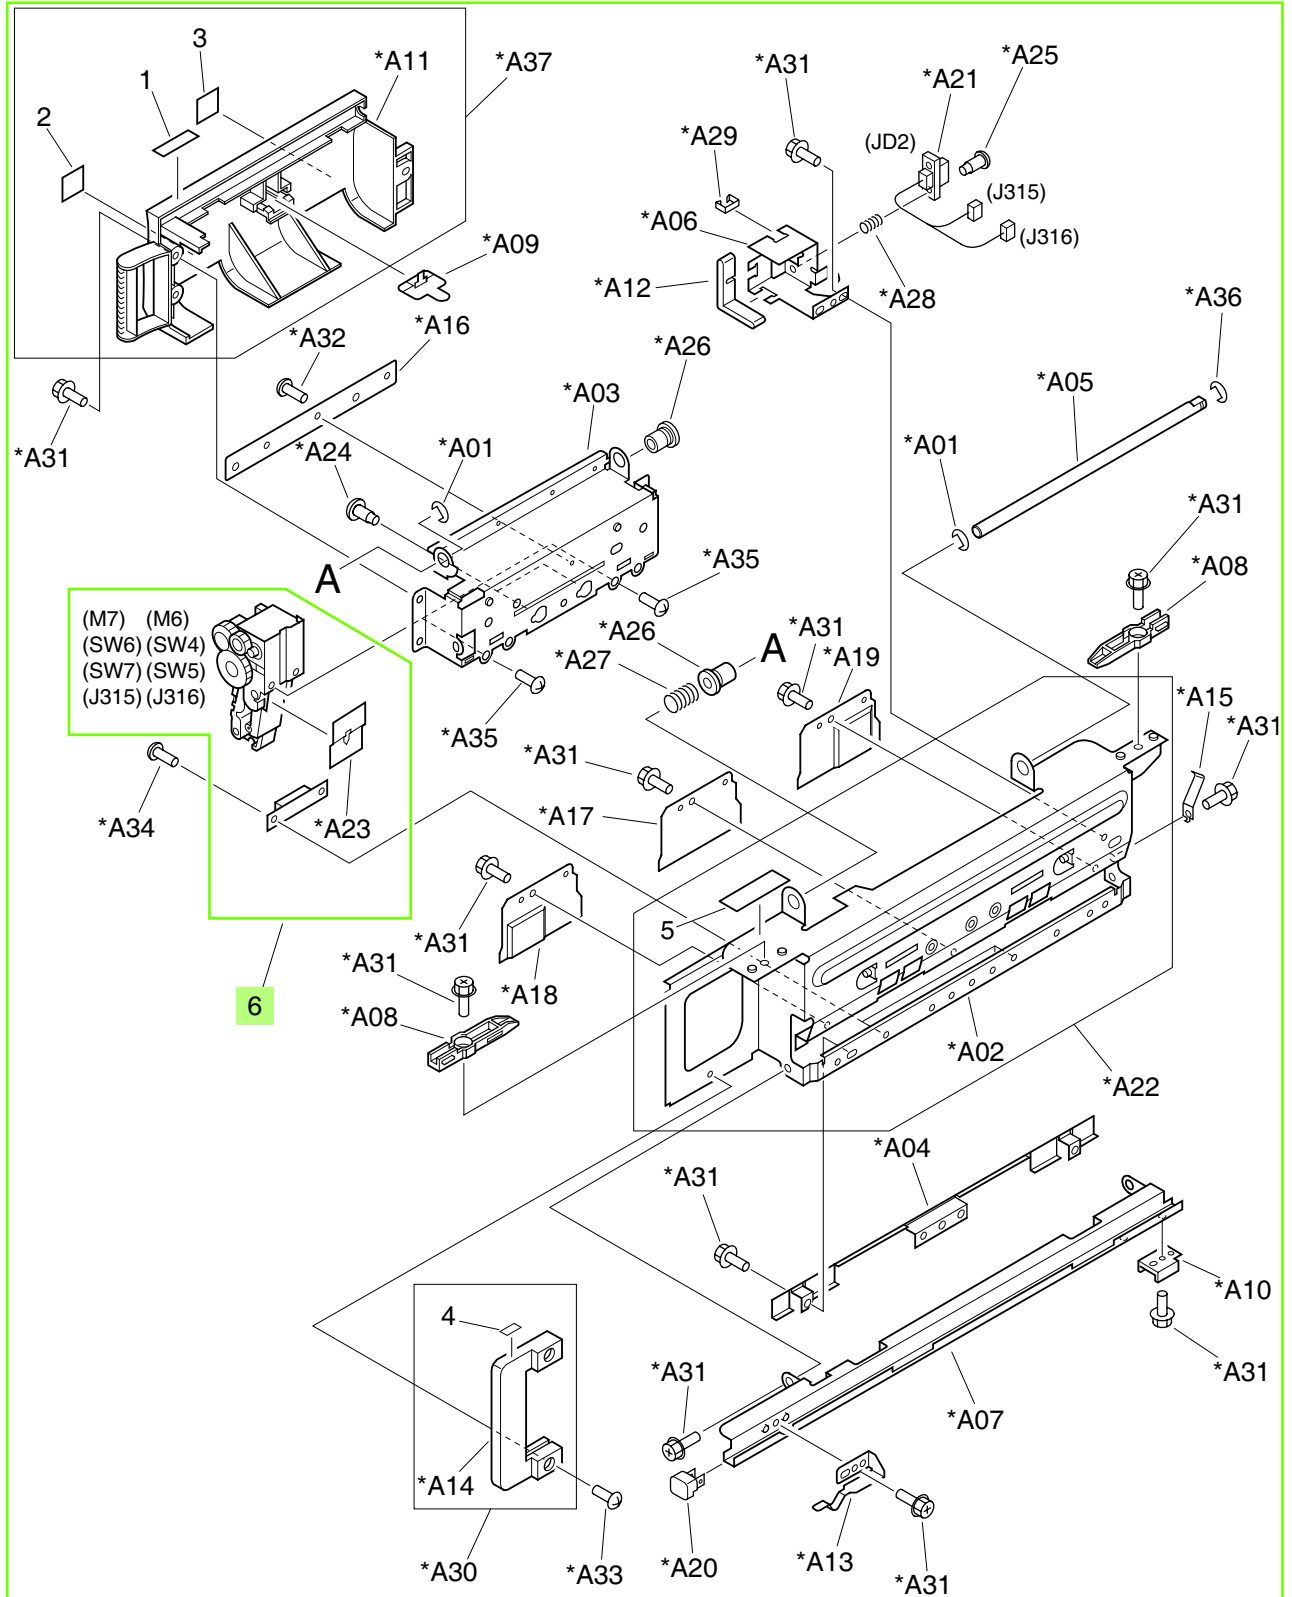

**Figure 9-65** Saddle-stapler assembly (booklet-maker)

**Table 9-53 Saddle-stapler assembly (booklet-maker)**

Ref	Description	Part number	Qty
All	Saddle-stapler assembly	RM1-4178-000CN	1
6	Stapler unit	FL2-0846-000CN	2
	5000-staple replacement cartridge	C8091-67901	1
	2000-staple cartridge (for booklet making)	CC383-67901	1

 **NOTE:** Only highlighted parts are orderable.