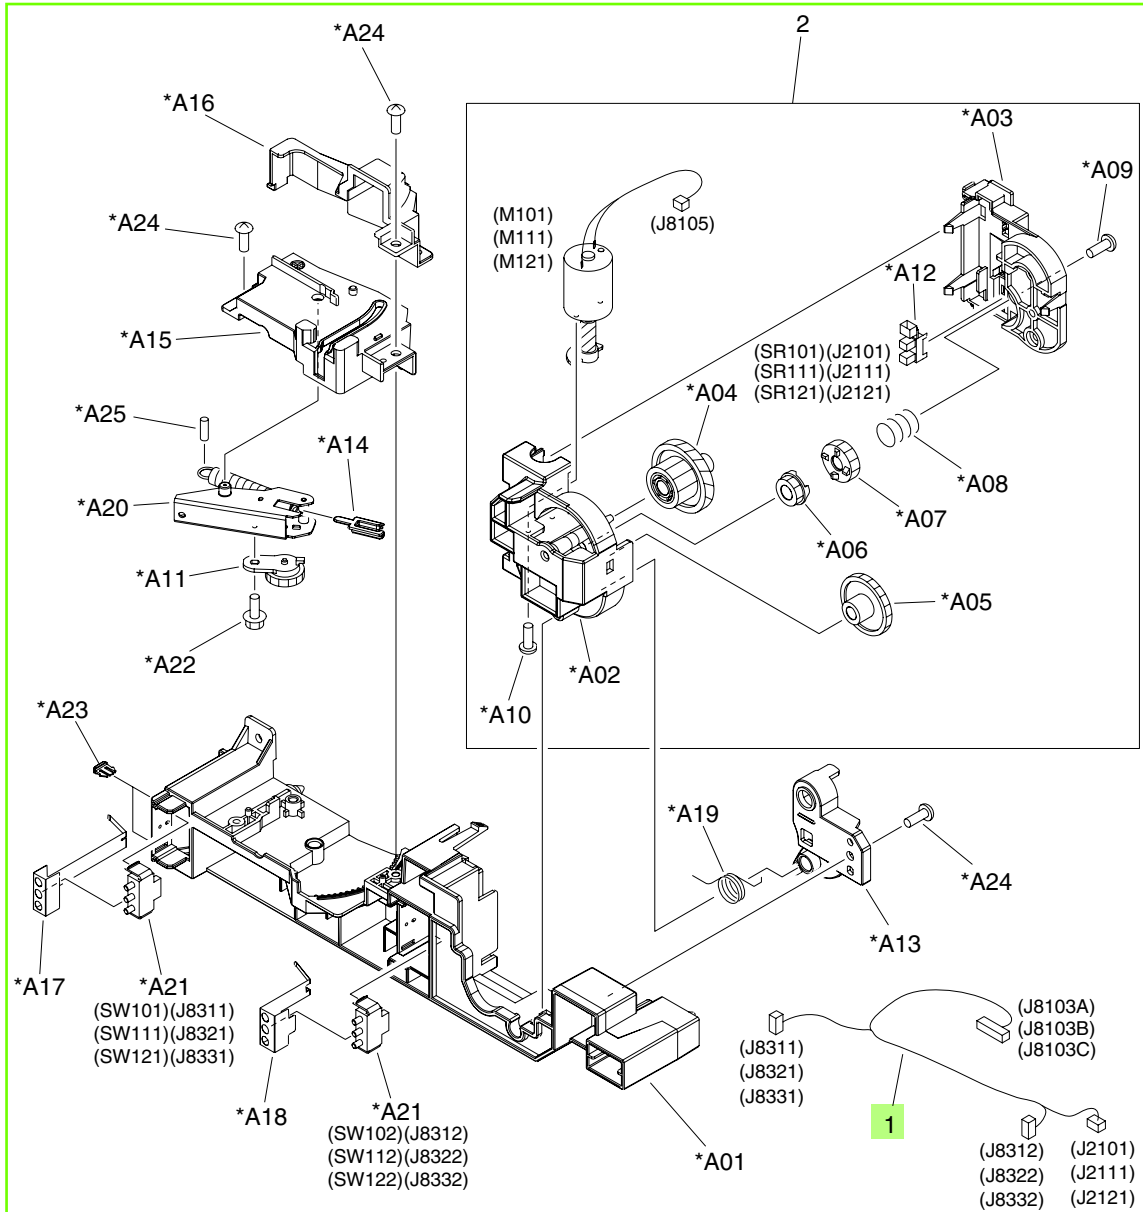

Figure 9-25 Input-tray auto-close assembly

Table 9-24 Input-tray auto-close assembly

Ref	Description	Part number	Qty
All	Auto-close assembly, 1x500-sheet	RM1-3531-040CN	1
All	Auto-close assembly, 3x500-sheet	RM1-3531-040CN	3
1	Cable, pickup-option lifter unit	RM1-3576-000CN	1

 **NOTE:** Only highlighted parts are orderable.