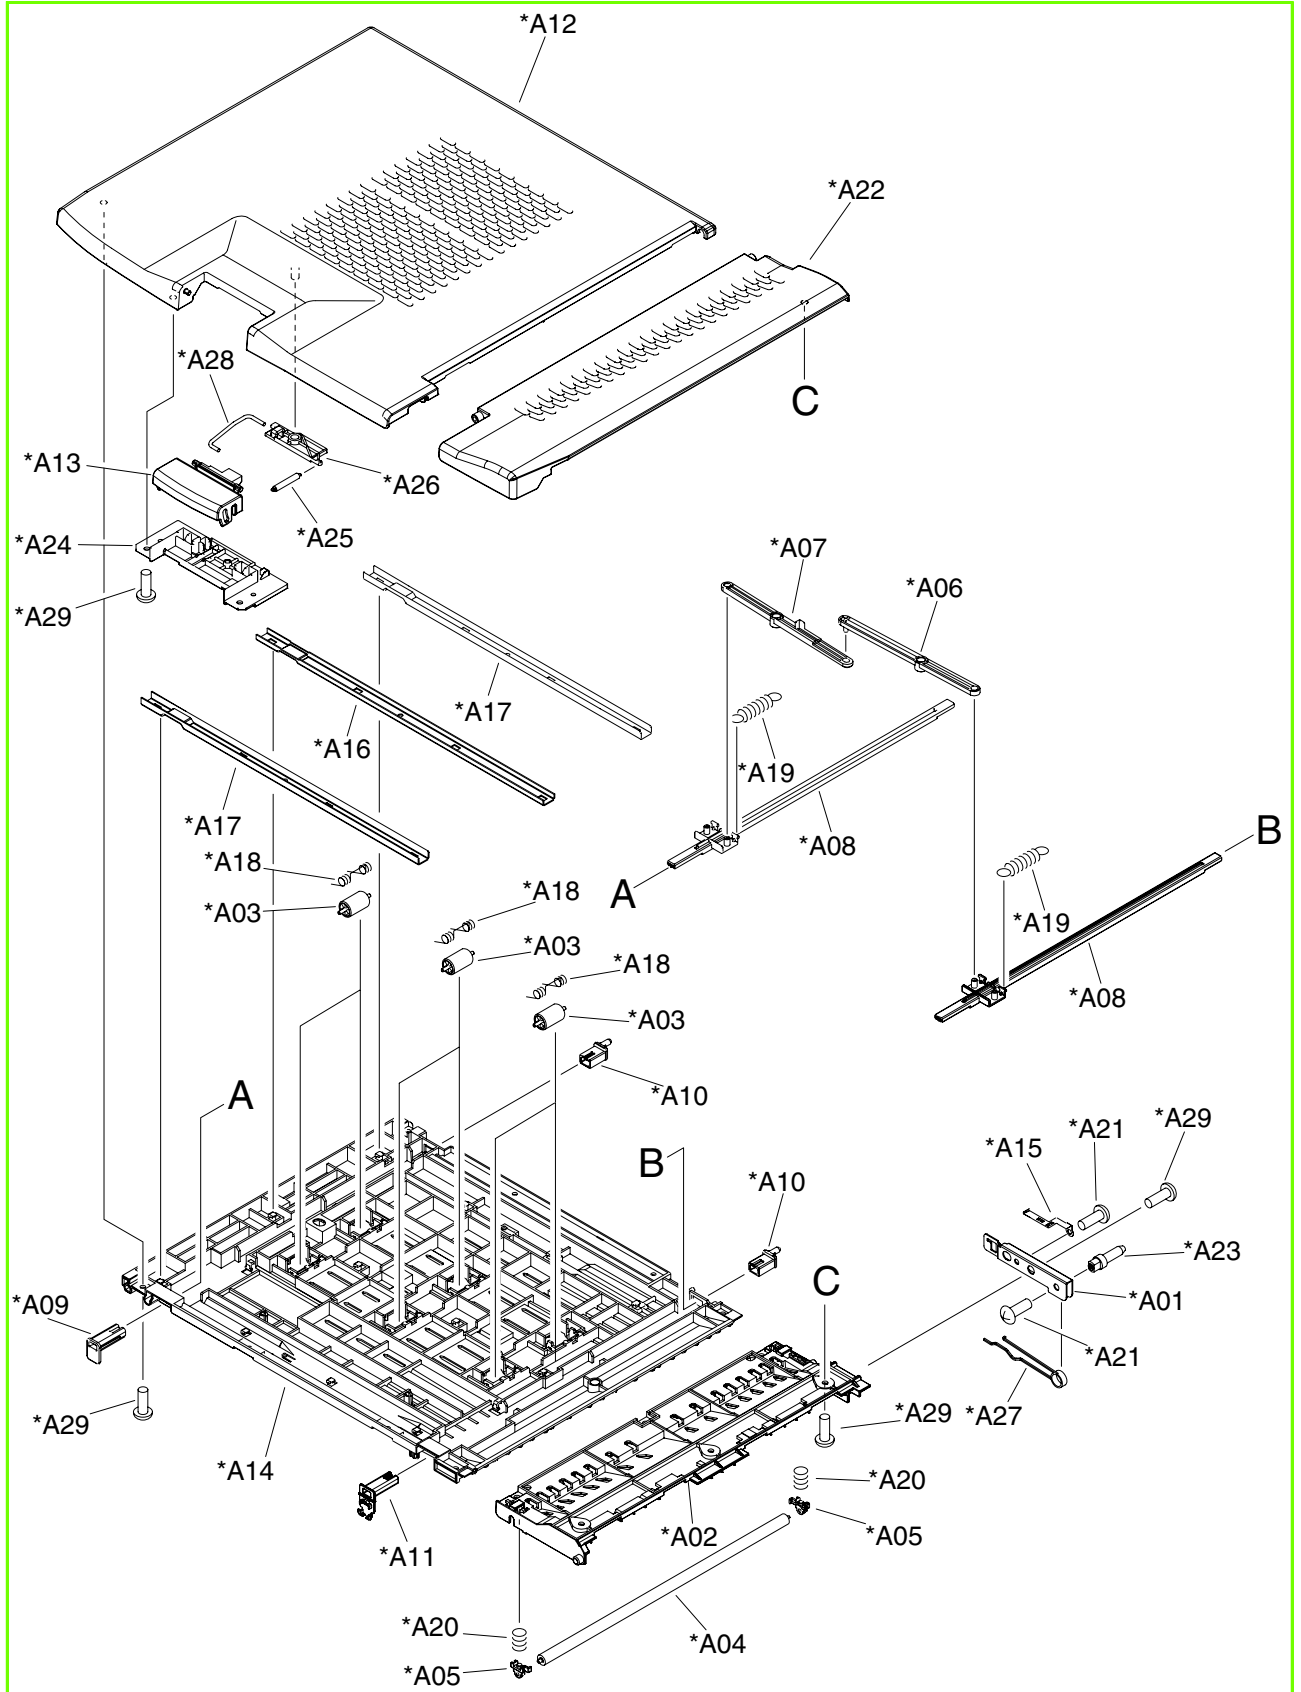

**Figure 9-31** Intermediate-feed upper-guide assembly

**Table 9-30 Intermediate-feed upper-guide assembly**

Ref	Description	Part number	Qty
All	Upper-guide assembly	RM1-4395-000CN	1

 **NOTE:** Only highlighted parts are orderable.