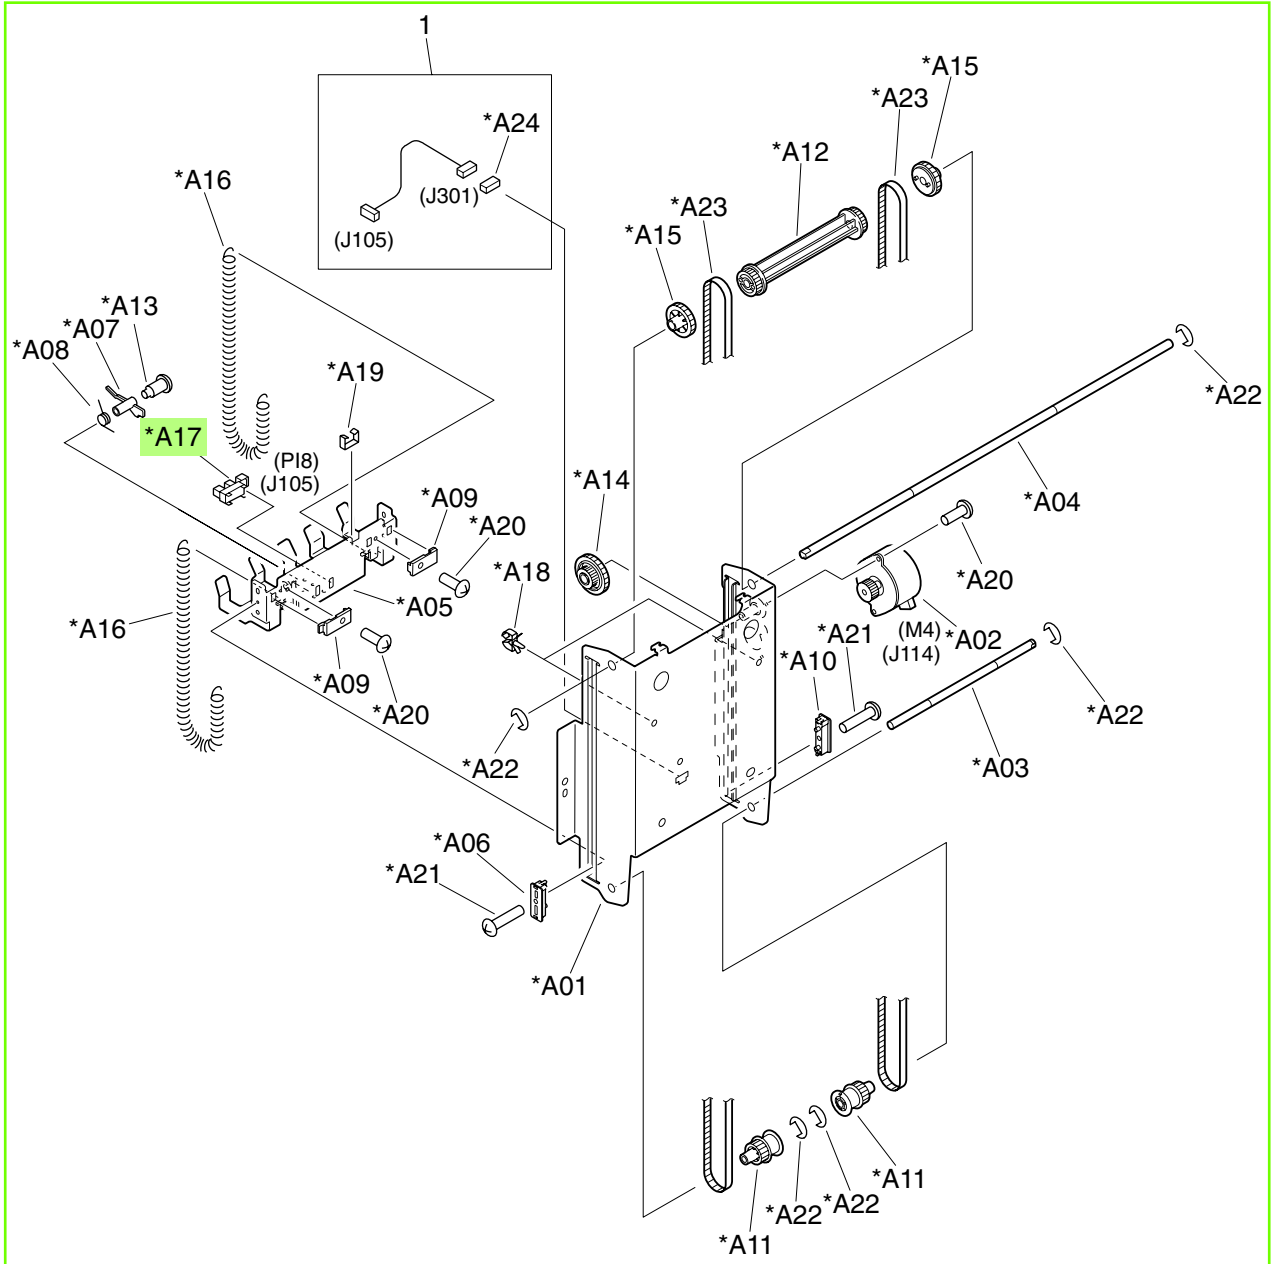

Figure 9-69 Inner side-plate assembly (booklet-maker)

Table 9-57 Inner side-plate assembly (booklet-maker)

Ref	Description	Part number	Qty
All	Inner side-plate assembly	4G3-0671-000CN	1
A17	Photo interrupter, TLP1242	WG8-5593-000CN	1

 **NOTE:** Only highlighted parts are orderable.