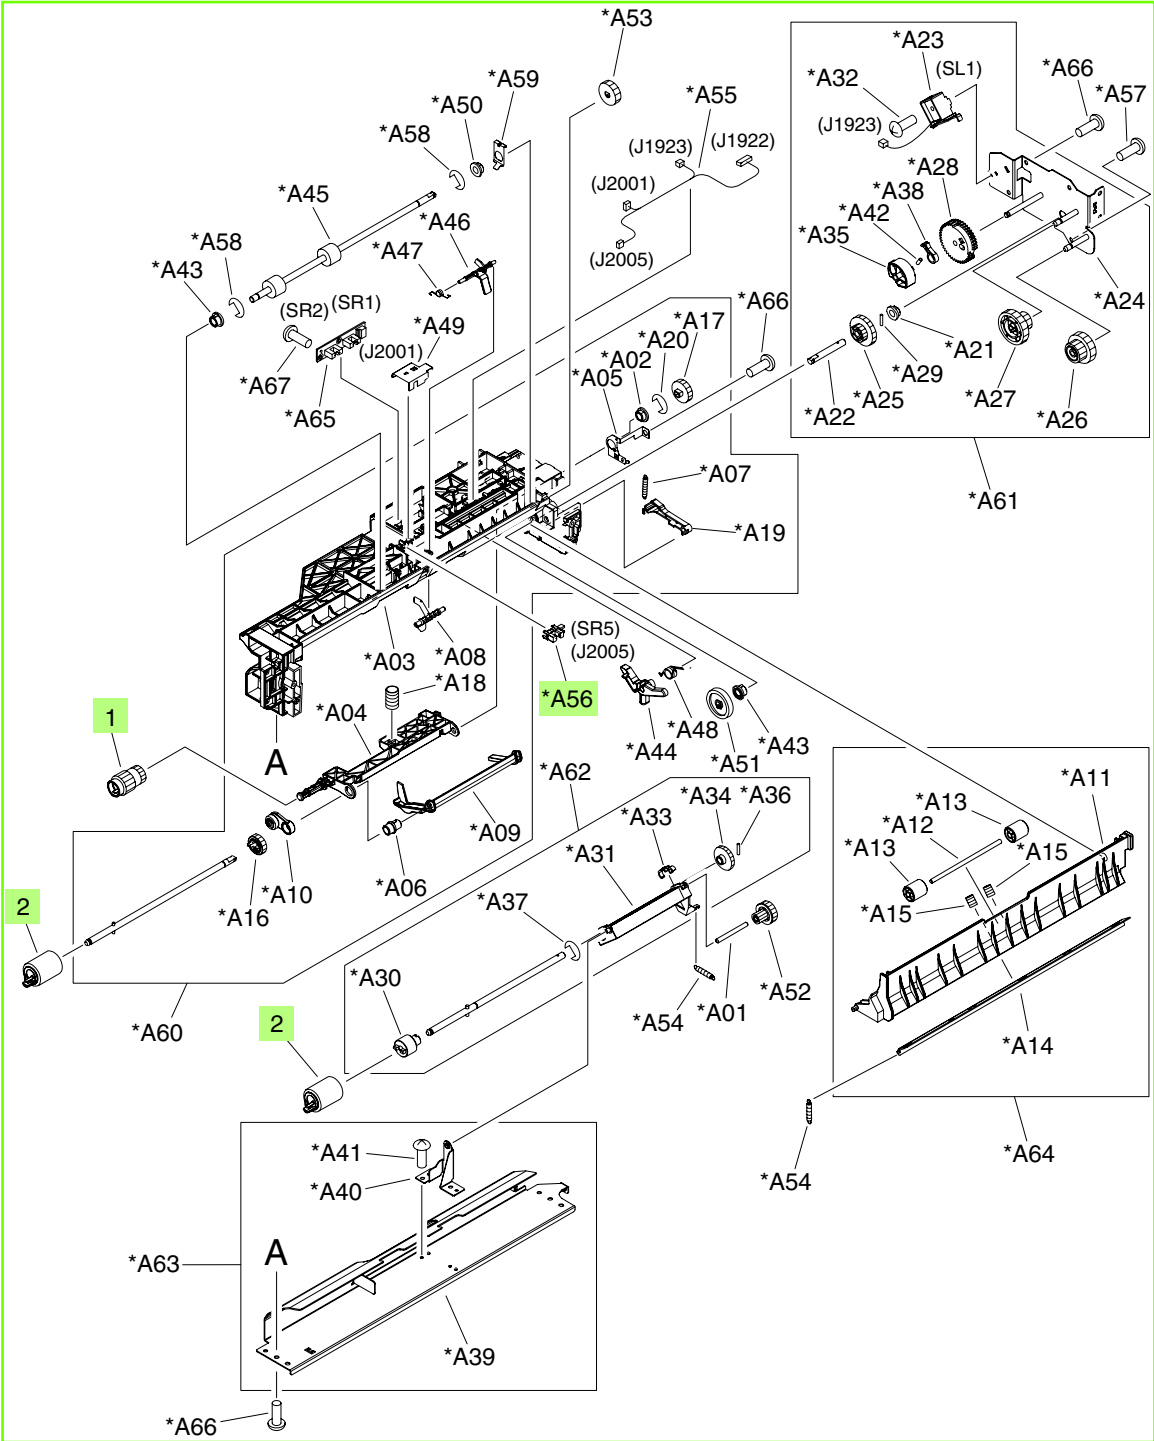

Figure 9-14 Printer cassette paper-pickup assembly

Table 9-14 Printer cassette paper-pickup assembly

Ref	Description	Part number	Qty
All	Cassette paper-pickup assembly	RM1-3206-000CN	1
1, 2	Tray 2 pickup, feed-roller kit	Q3931-67919	1
A56	Photo interrupter, TLP1243	WG8-5696-000CN	1

 **NOTE:** Only highlighted parts are orderable.