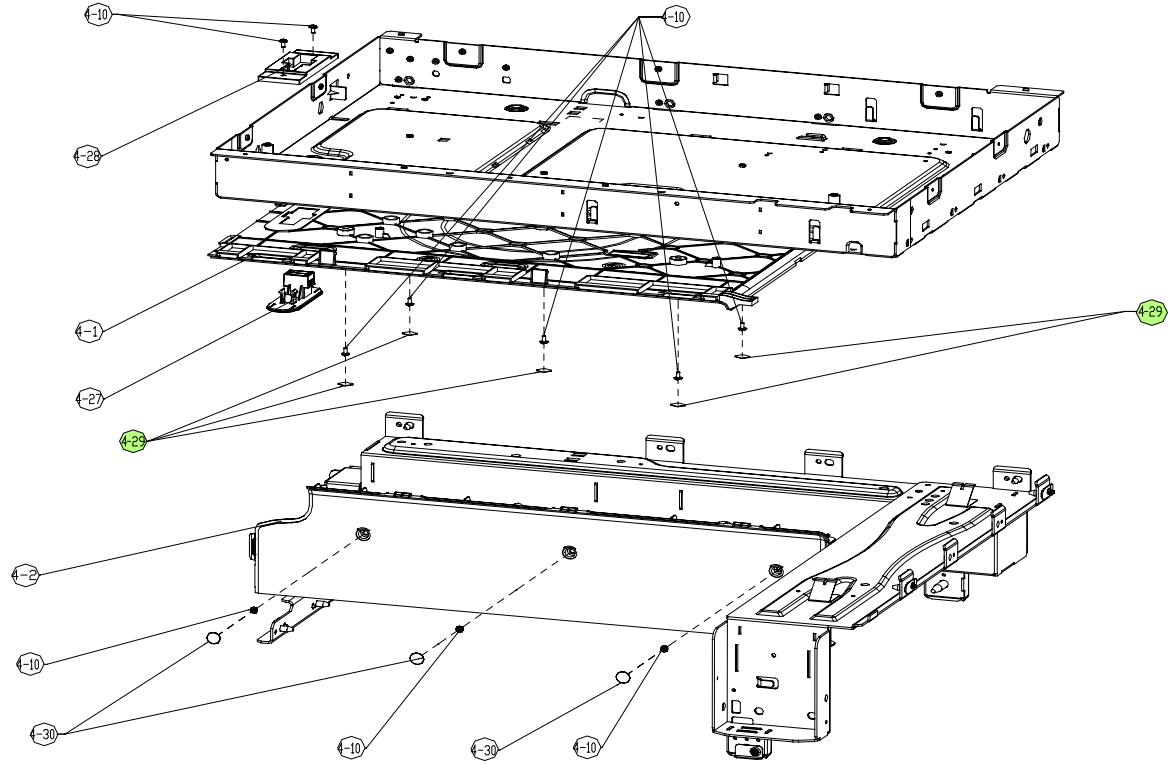

Figure 9-95 Plastic-parts assembly (1 of 2)

Figure 9-96 Plastic-parts assembly (2 of 2)

Table 9-81 Plastic-parts assembly

Ref	Description	Part number	Qty
4-3	Upper-left cover	Q3938-67920	1
4-4	Lower-left cover	Q3938-67921	1
4-5	Upper-right cover	Q3938-67922	1
4-6	Lower-right cover	Q3938-67923	1
4-7	Top cover	Q3938-67924	1
4-8	Rear cover	Q3938-67925	1
4-9	Front cover	Q3938-67926	1
4-29	Screw covers	Q3938-67927	14

 **NOTE:** Only highlighted parts are orderable.

Figure 9-97 Scanner controller board (SCB)-cage assembly

 **NOTE:** Only highlighted parts are orderable.