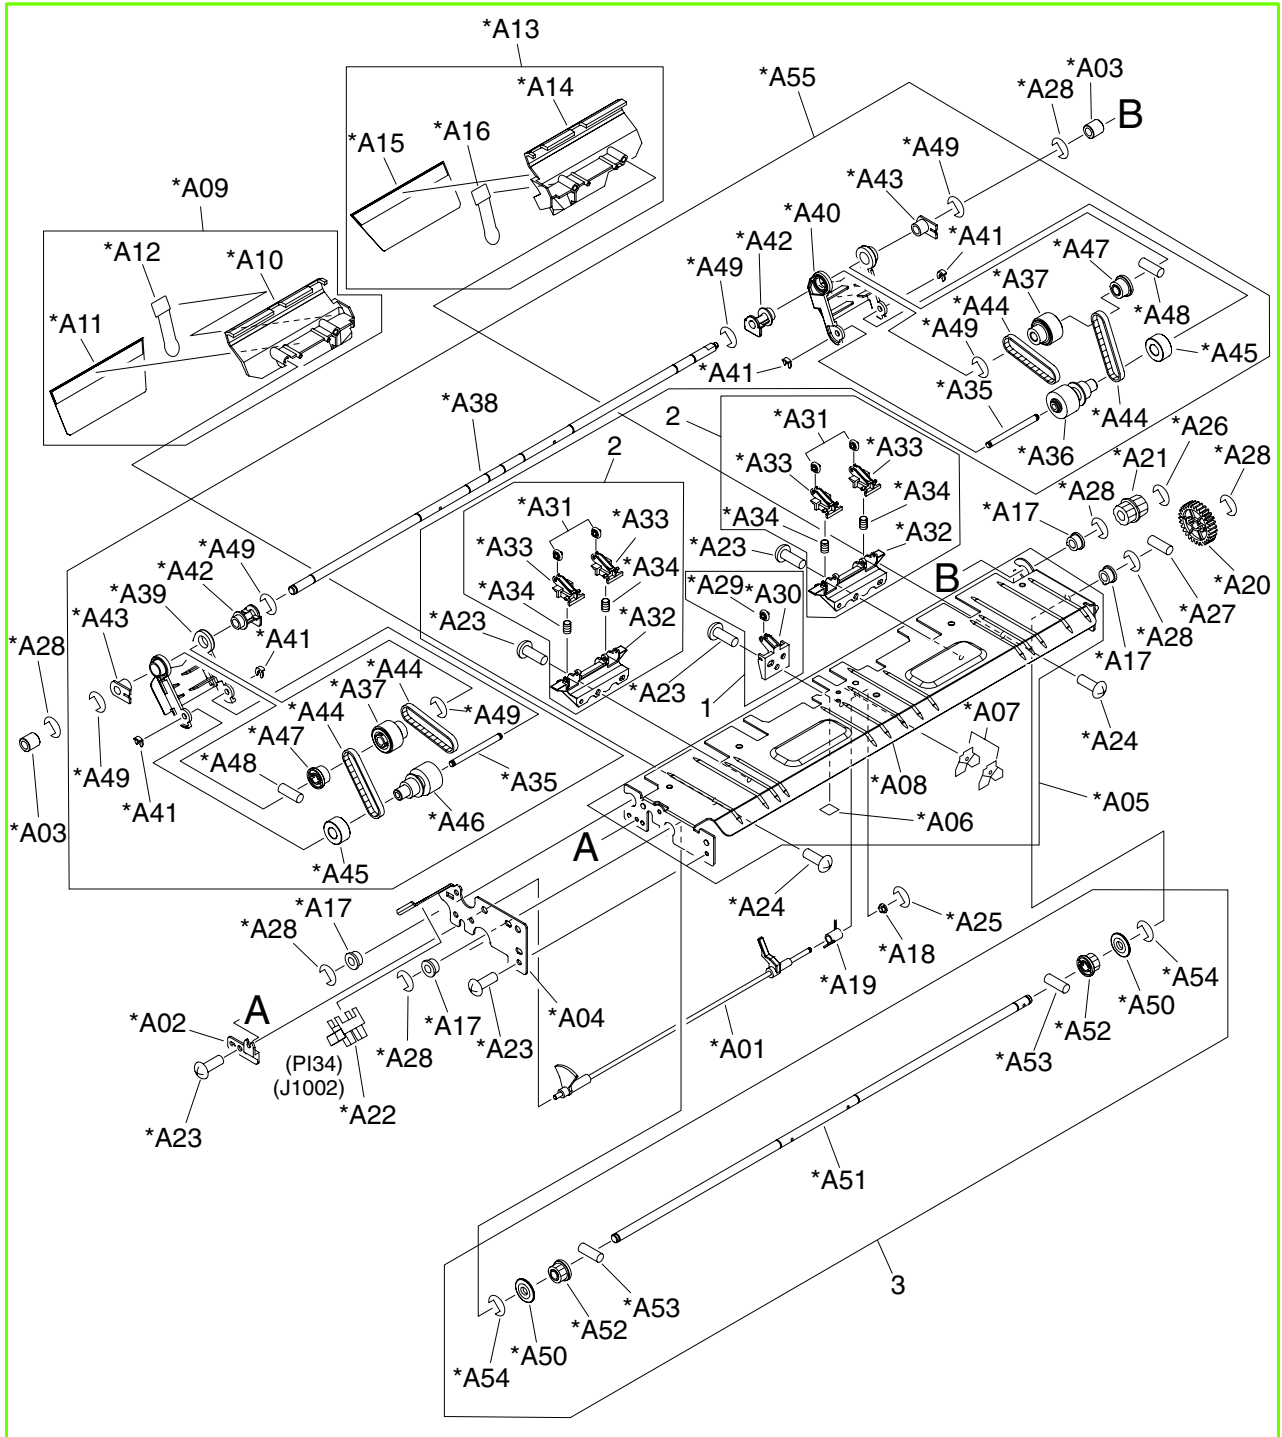

Figure 9-54 Return-roller assembly (stapler/stacker and booklet-maker)

Table 9-45 Return-roller assembly (stapler/stacker and booklet-maker)

| Ref | Description | Part number | Qty |
|-----|------------------------|--------------|-----|
| All | Return-roller assembly | FM2-0725-090 | 1 |

 **NOTE:** Only highlighted parts are orderable.