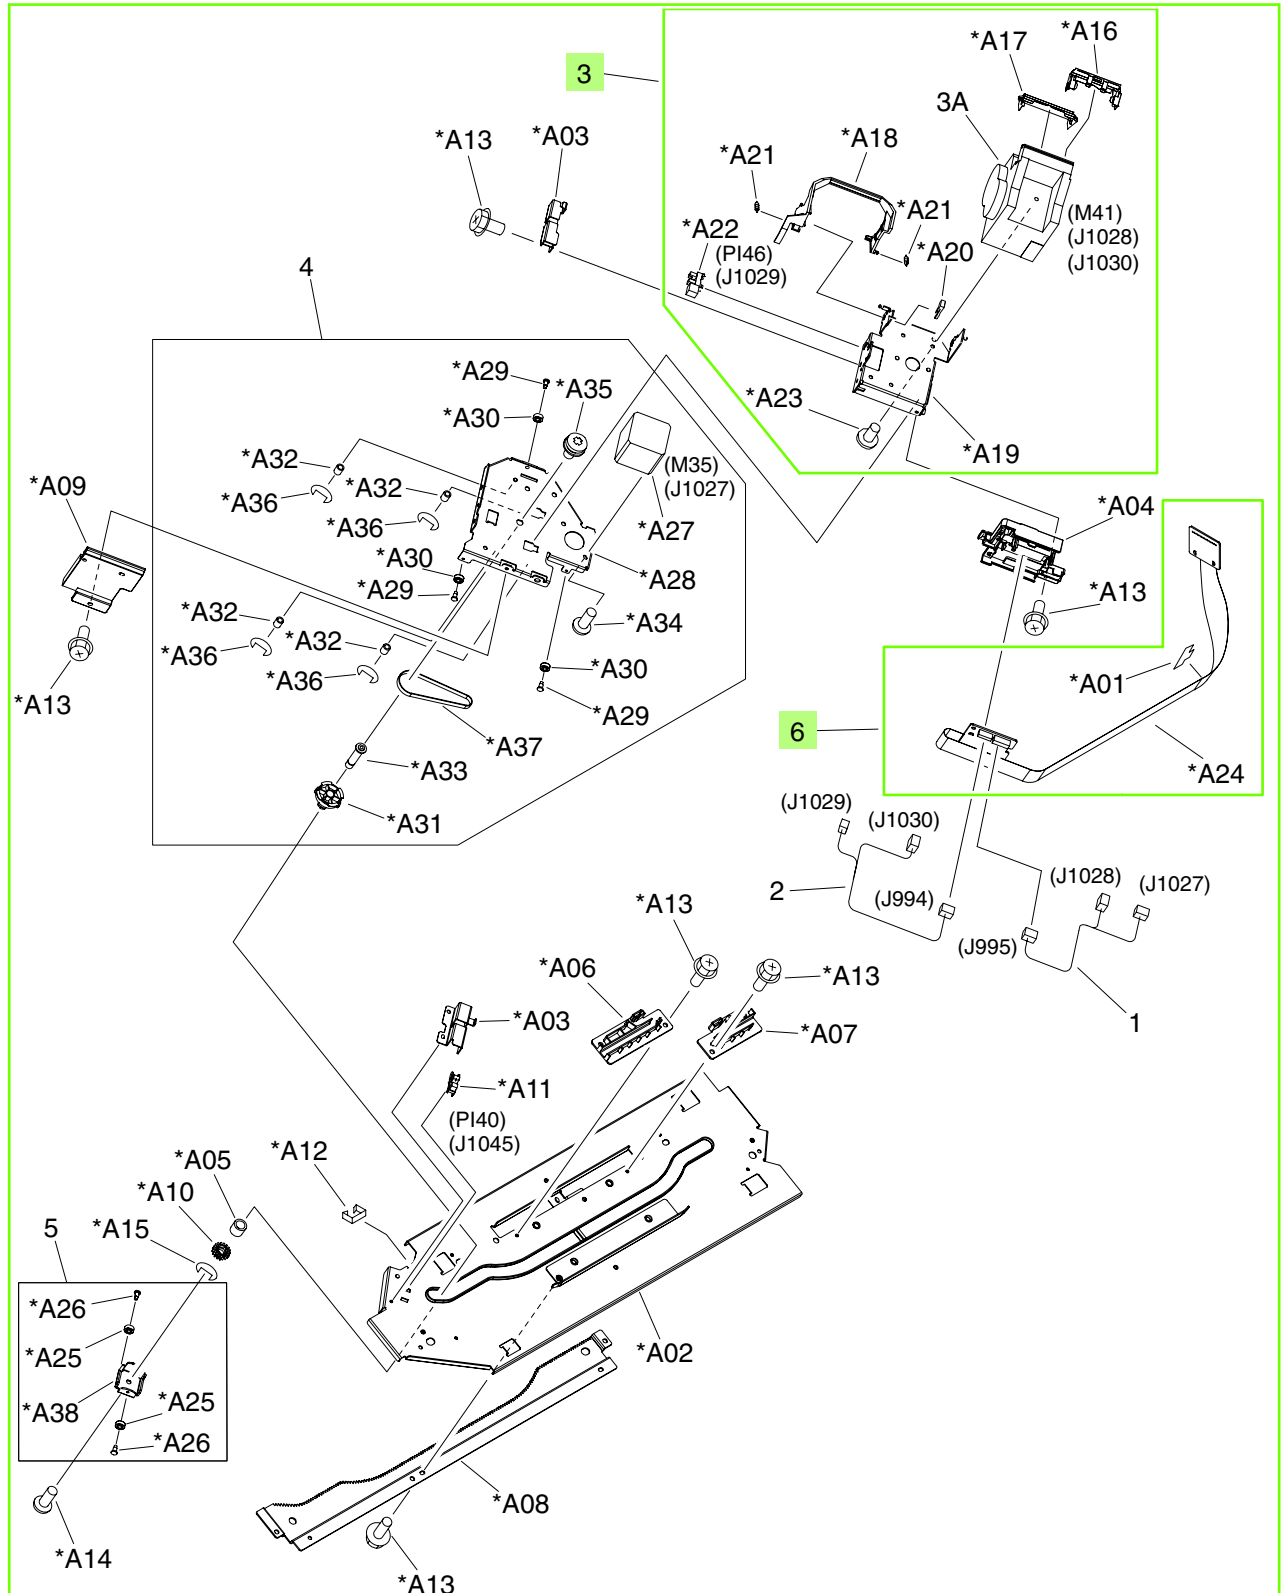

Figure 9-58 Staple assembly (stapler/stacker and booklet-maker)

Table 9-49 Staple assembly (stapler/stacker and booklet-maker)

Ref	Description	Part number	Qty
All	Staple assembly	FM2-0721-000CN	1
3	Stapler sub-assembly	FM2-0722-000CN	1
	5000-staple replacement cartridge	C8091-67901	1
	2000-staple cartridge (for booklet making)	CC383-67901	1
6	Cable, staple-connecting assembly	4G3-1777-000CN	1

 **NOTE:** Only highlighted parts are orderable.