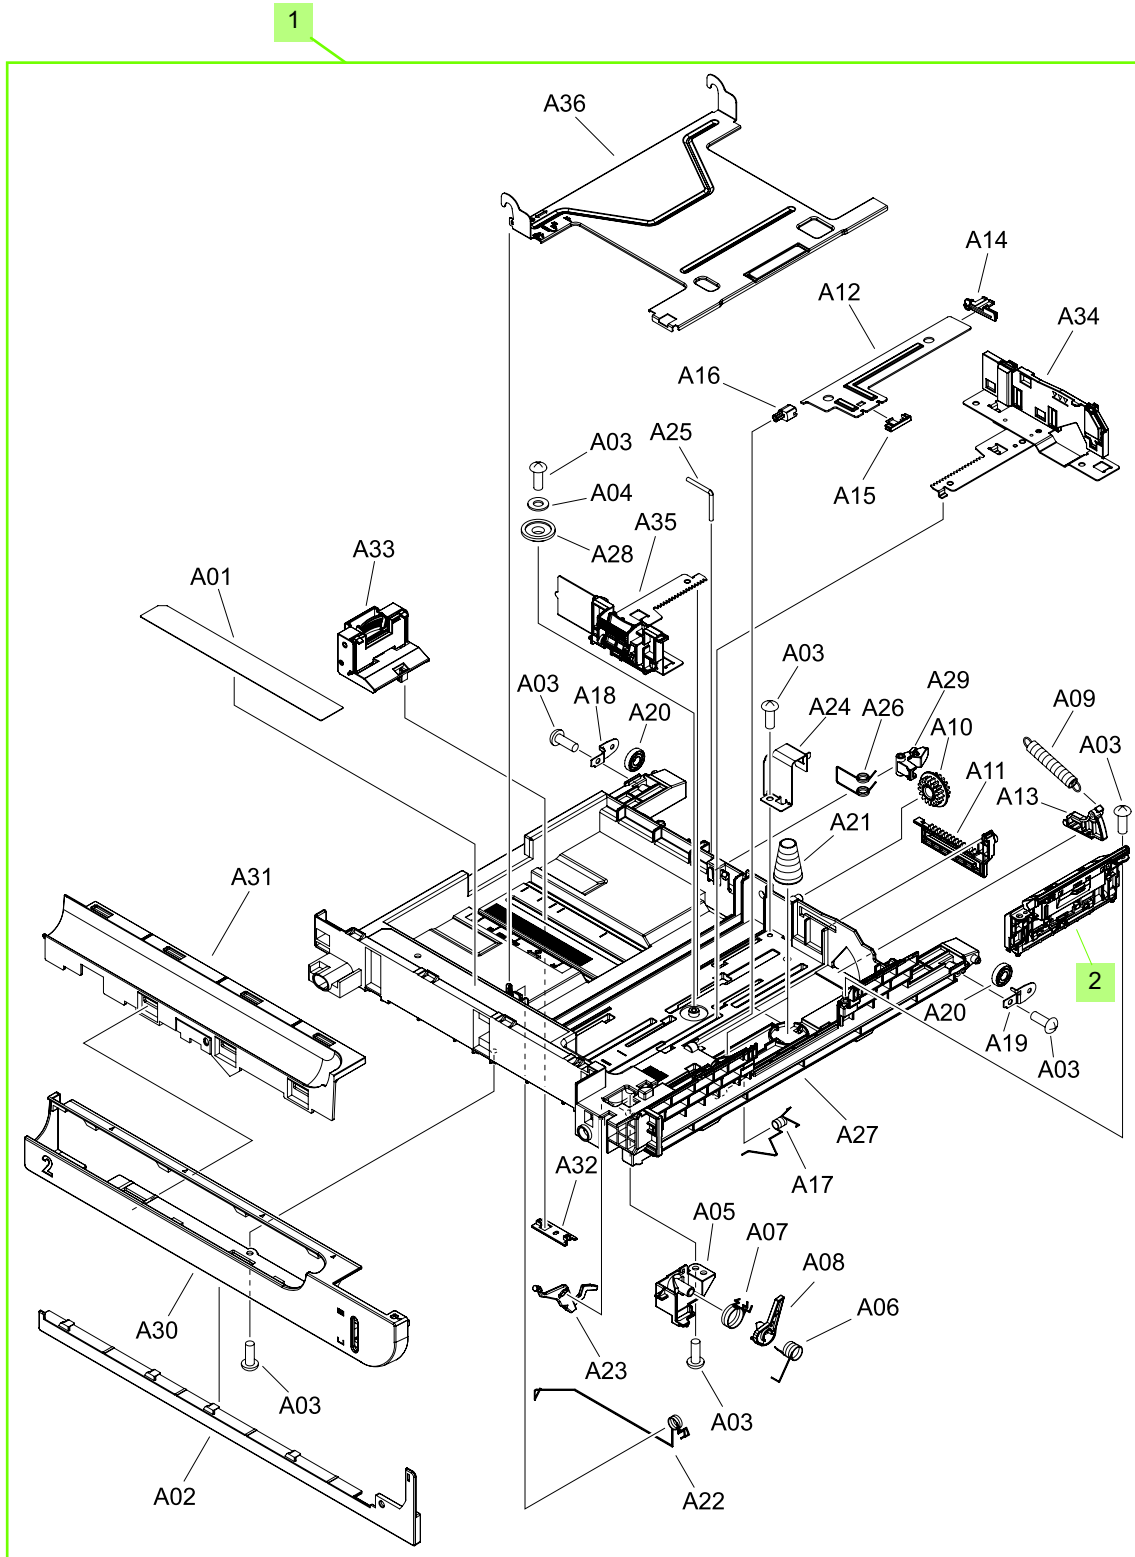

# Cassette

Figure 8-8 Cassette

**Table 8-9 Cassette**

Ref	Description	Part number	Qty
1	250 sheet cassette	RM1-4962-000CN	1
2	Separation roller assembly (250 tray)	CC468-67911	1