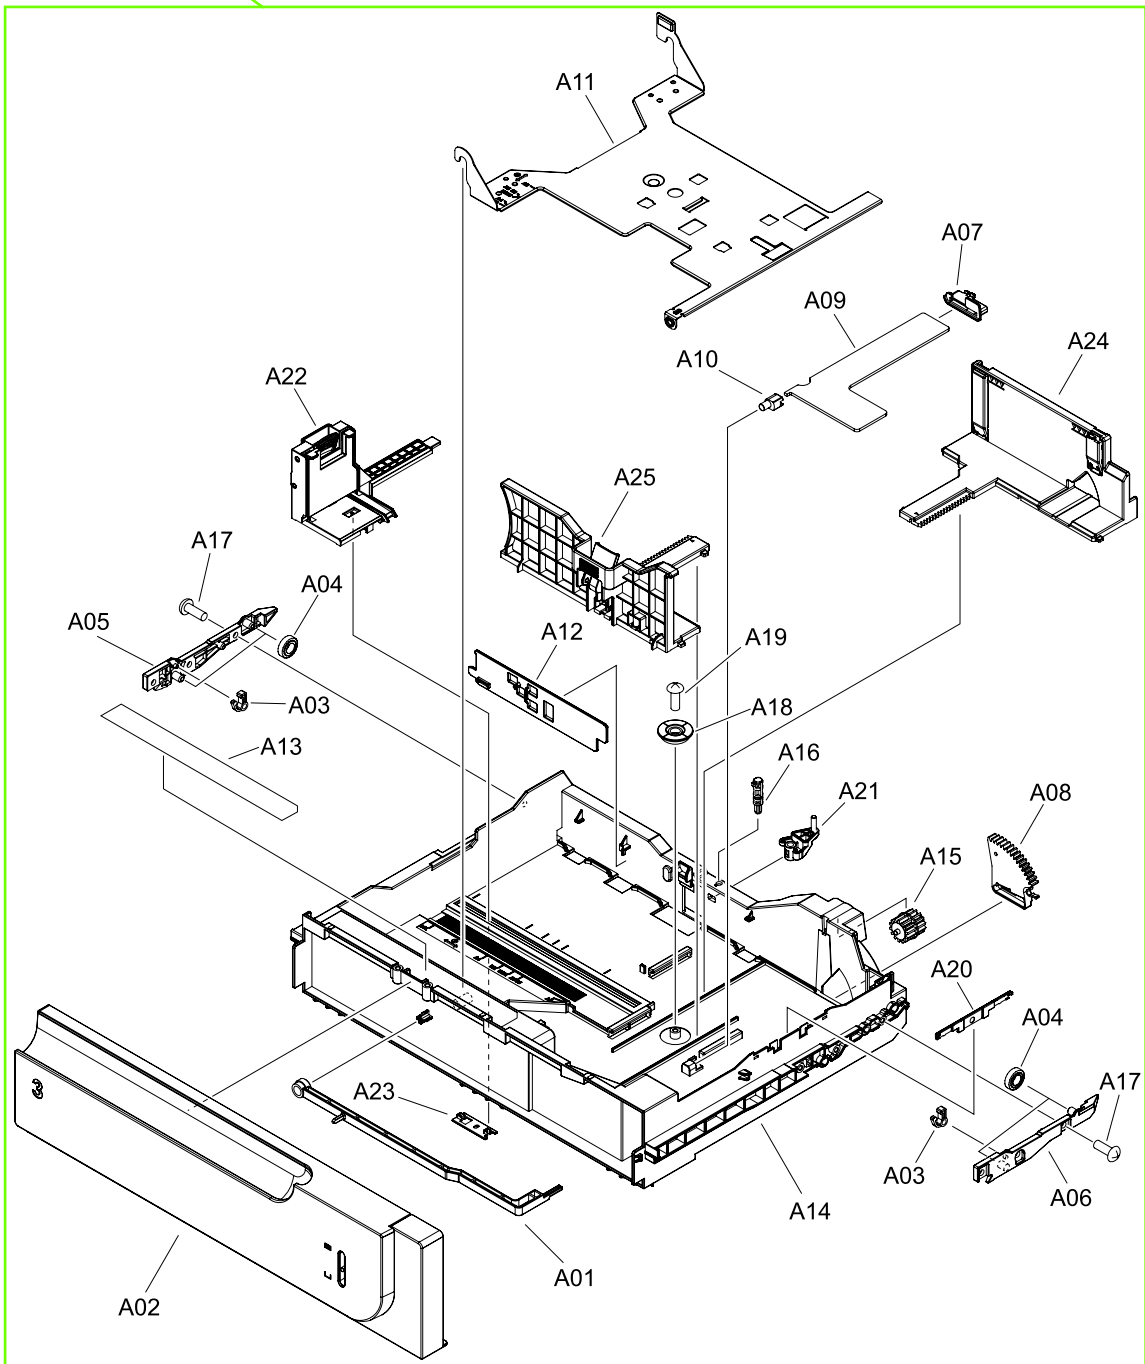

Cassette

Figure 8-20 Cassette

1

Table 8-19 Cassette

Ref	Description	Part number	Qty
1	500 sf cassette	RM1-6198-000CN	1