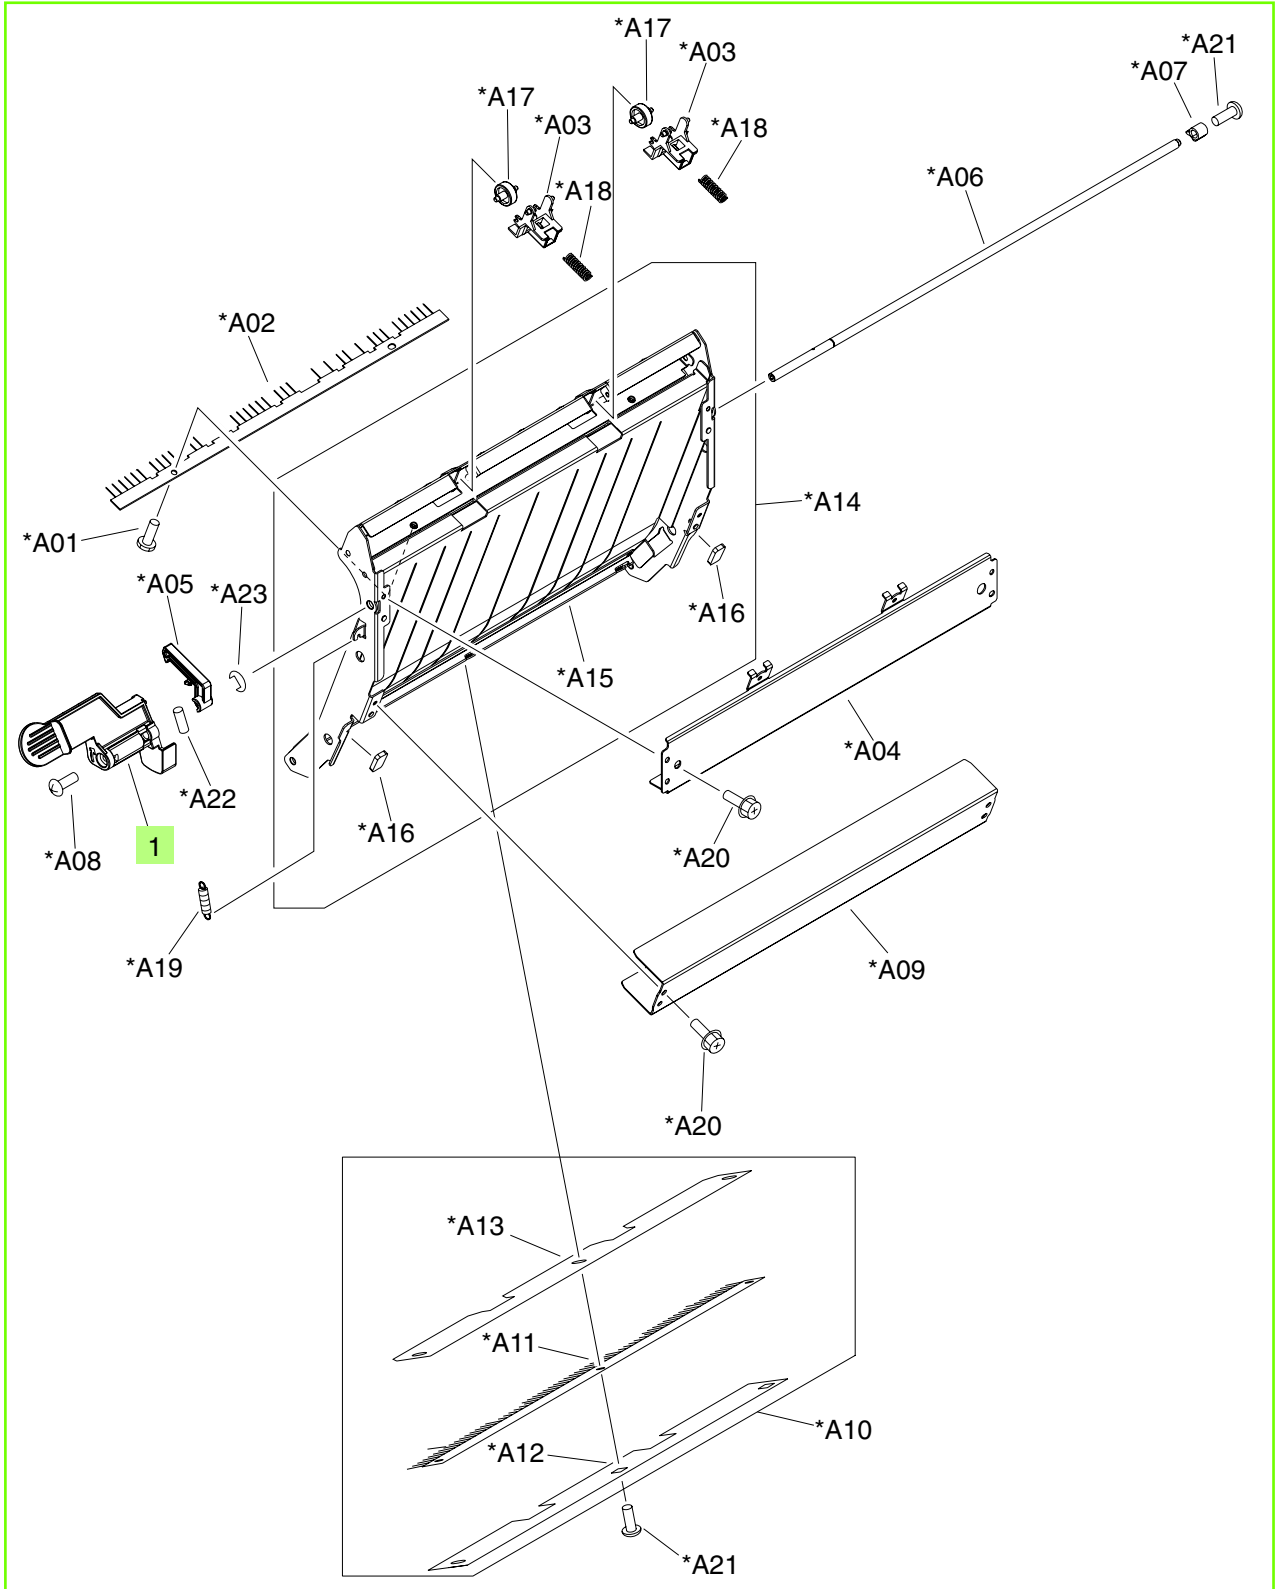

Figure 9-65 Saddle-guide assembly (booklet-maker)

Table 9-49 Saddle-guide assembly (booklet-maker)

Ref	Description	Part number	Qty
All	Saddle-guide assembly	FM2-5024-000CN	1
1	Knob, latch	FC5-5024-000CN	1

 **NOTE:** Only highlighted parts are orderable.