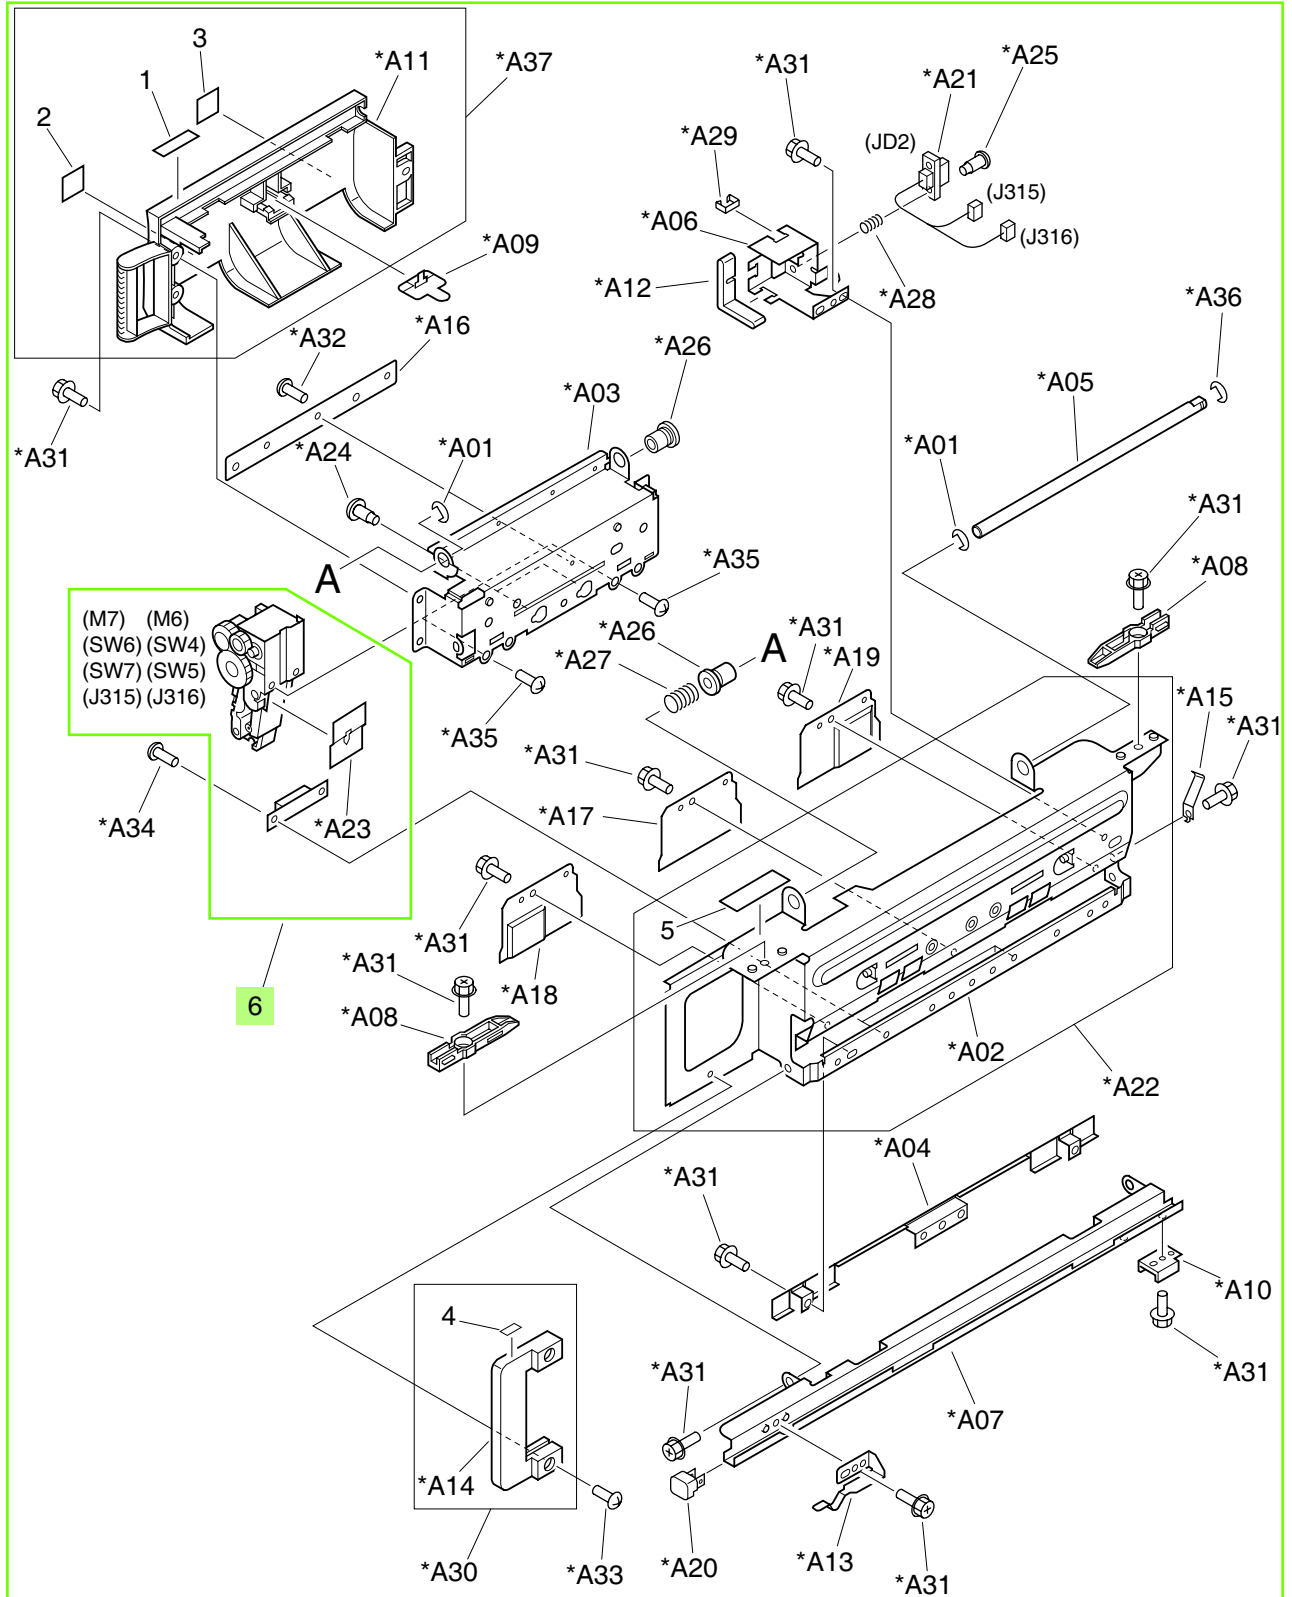

Figure 9-66 Saddle-stapler assembly (booklet-maker)

Table 9-50 Saddle-stapler assembly (booklet-maker)

Ref	Description	Part number	Qty
All	Saddle-stapler assembly	RM1-4178-000CN	1
6	Stapler unit	FL2-0846-000CN	2
	5000-staple replacement cartridge	C8091-67901	1
	2000-staple cartridge (for booklet making)	CC383-67901	1

 **NOTE:** Only highlighted parts are orderable.