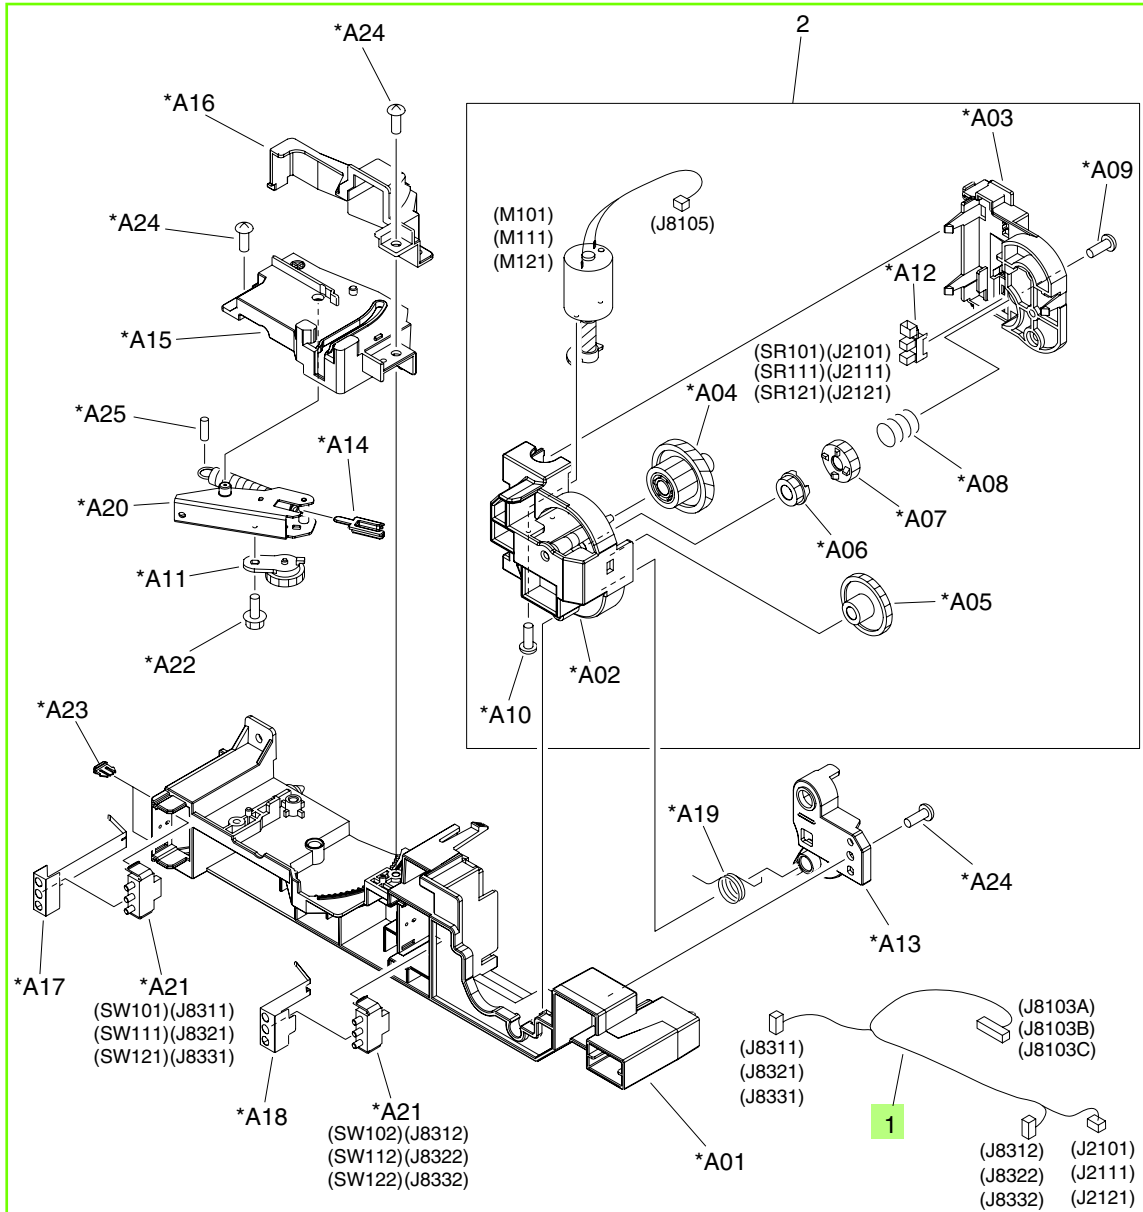

Figure 9-28 Input-tray auto-close assembly

**Table 9-25 Input-tray auto-close assembly**

Ref	Description	Part number	Qty
All	Auto-close assembly, 1x500-sheet	RM1-3531-040CN	1
All	Auto-close assembly, 3x500-sheet	RM1-3531-040CN	3
1	Cable, pickup-option lifter unit	RM1-3576-000CN	1

 **NOTE:** Only highlighted parts are orderable.