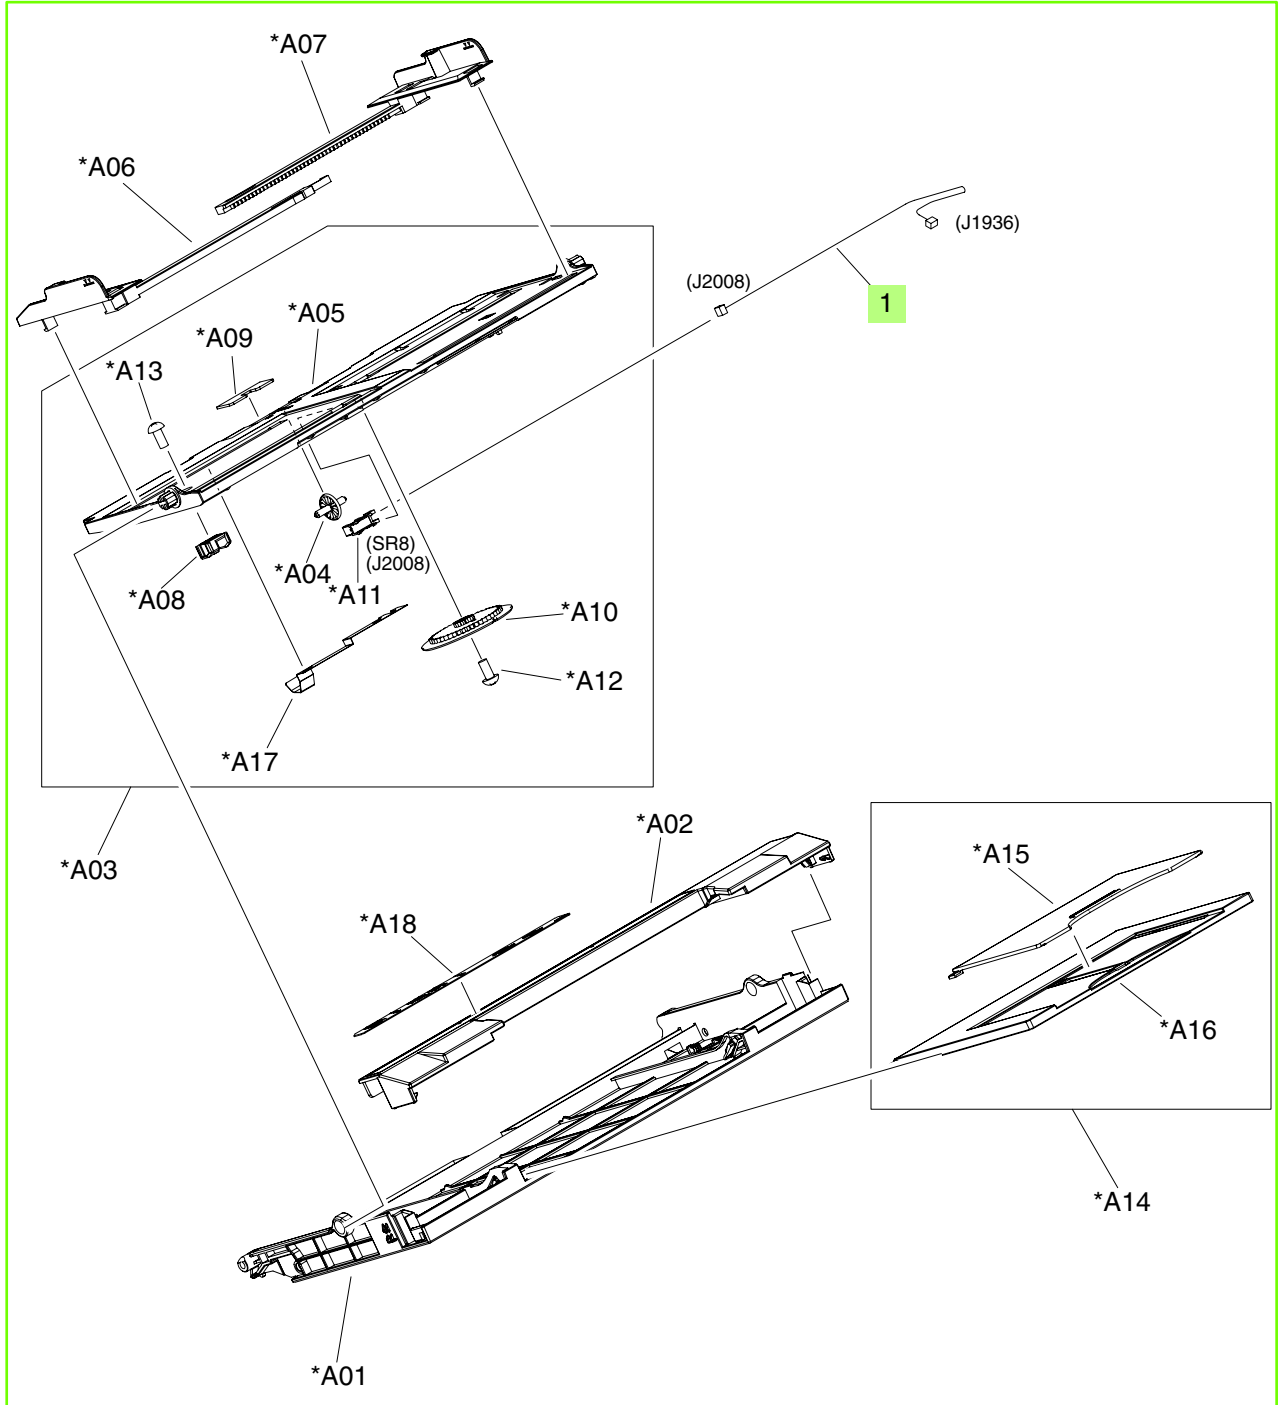

Figure 9-18 Printer multi-purpose-tray assembly

Table 9-16 Printer multi-purpose-tray assembly

Ref	Description	Part number	Qty
All	Multi-purpose-tray assembly	RM1-3341-000CN	1
1	Multi-tray cable	RM1-3630-000CN	1

 **NOTE:** Only highlighted parts are orderable.