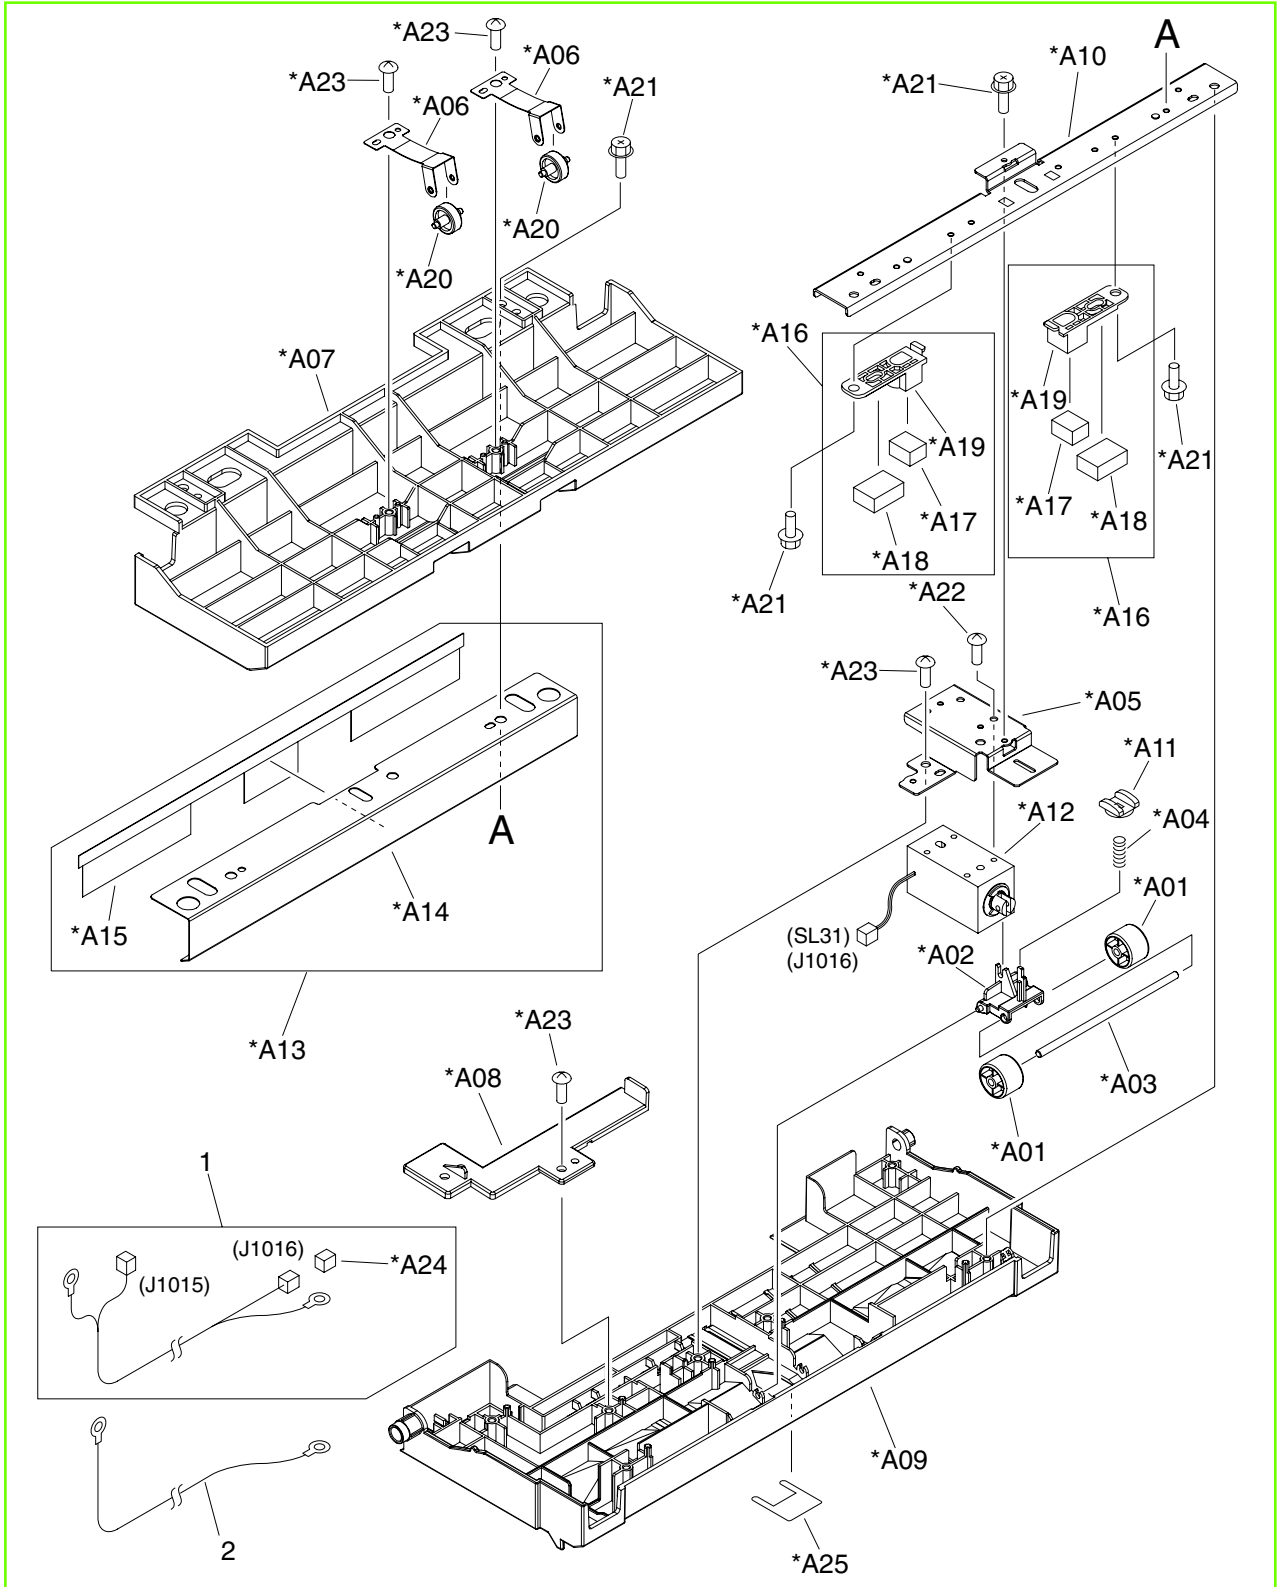

Figure 9-58 Entrance upper-guide assembly (stapler/stacker and booklet-maker)

Table 9-45 Entrance upper-guide assembly (stapler/stacker and booklet-maker)

Ref	Description	Part number	Qty
All	Entrance upper-guide assembly	RM1-4172-000CN	1

 **NOTE:** Only highlighted parts are orderable.