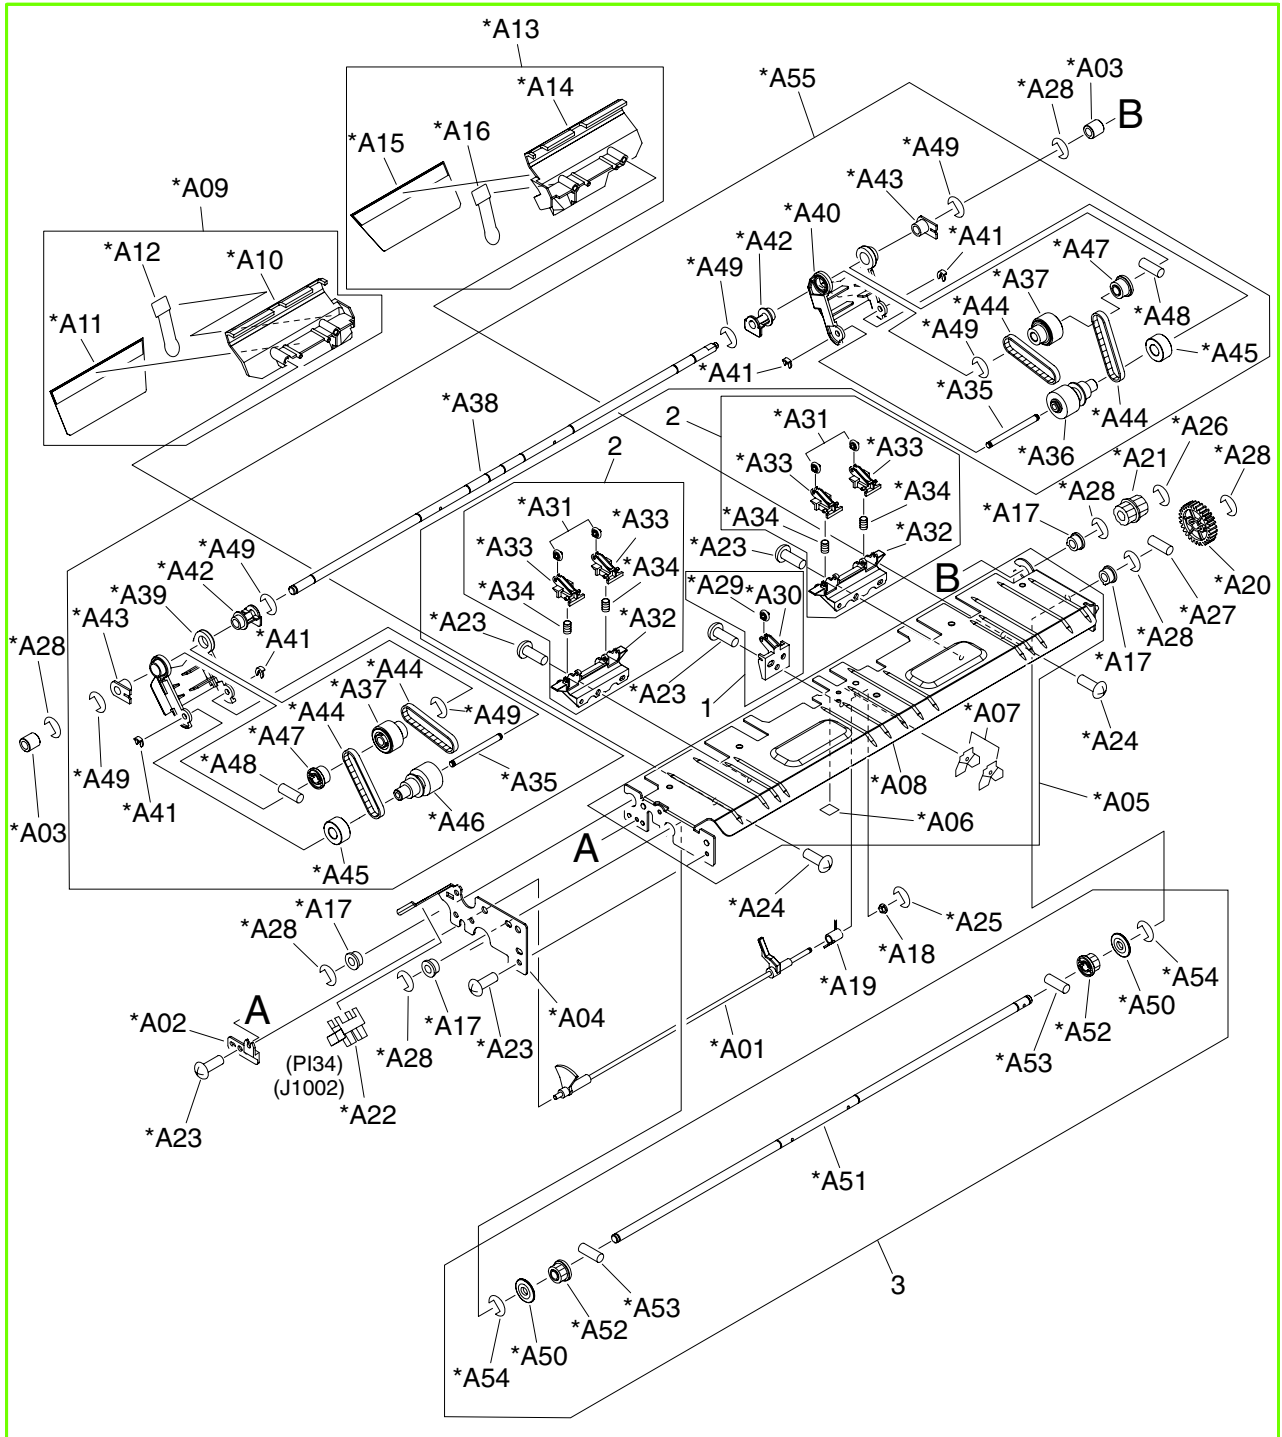

Figure 9-55 Return-roller assembly (stapler/stacker and booklet-maker)

Table 9-42 Return-roller assembly (stapler/stacker and booklet-maker)

Ref	Description	Part number	Qty
All	Return-roller assembly	FM2-0725-090CN	1

 **NOTE:** Only highlighted parts are orderable.