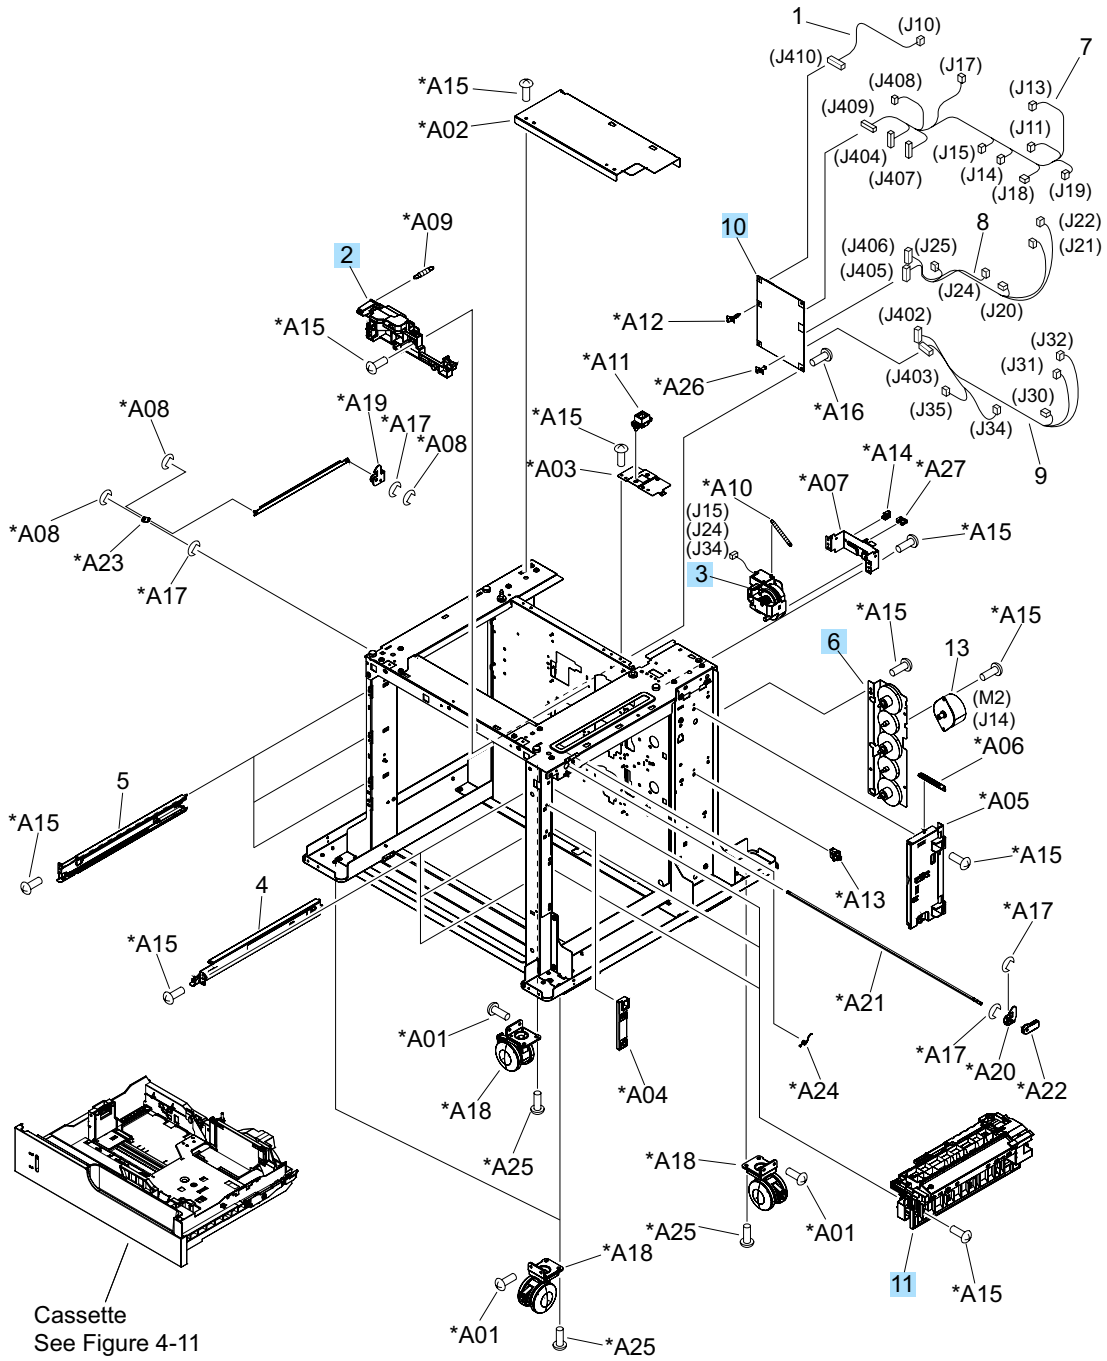

3 X 500 paper feeder main body

Figure 4-22 3 X 500 paper feeder main body

Table 4-26 3 X 500 paper feeder main body

| Ref | Description | Part number | Qty |
|-----|-----------------------------------|----------------|-----|
| 2 | Lifter base assembly | RM1-5913-000CN | 1 |
| 3 | Lifter assembly | RM1-5914-000CN | 1 |
| 6 | Paper pickup drive assembly 3x500 | RM1-5935-000CN | 1 |
| 10 | Feeder PCA assembly 3x500 | RM1-5958-000CN | 1 |
| 11 | Paper pickup assembly | RM1-5929-000CN | 3 |