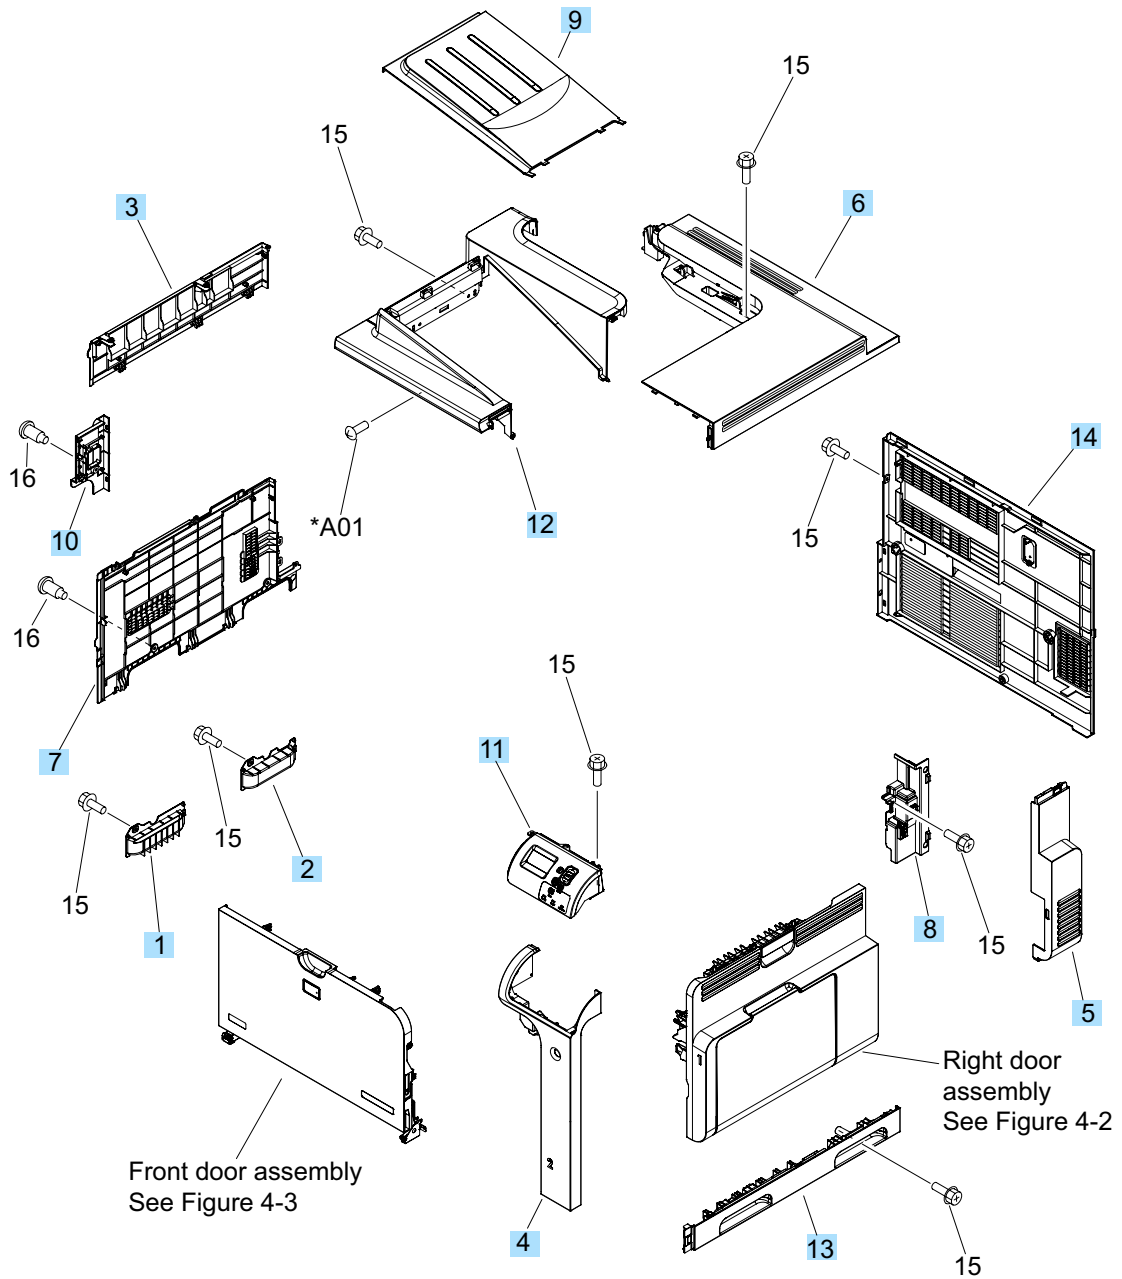

# External covers, panels, and doors

Figure 4-1 External covers, panels, and doors

**Table 4-5 External covers, panels, and doors;**

Ref	Description	Part number	Qty
1	Grip, left front	RC2-4268-000CN	1
2	Grip, left rear	RC2-4269-000CN	1
3	Cover, left upper	RC2-4270-000CN	1
4	Cover, right front	RC2-4272-000CN	1
5	Cover, right rear	RC2-4273-000CN	1
6	Cover, upper	RC2-4276-000CN	1
7	Cover, left lower	RC2-4300-000CN	1
8	Cover, inner	RM1-5520-000CN	1
9	Tray, face-down swing	RC2-4547-000CN	1
10	Cover, left rear	RC2-8213-000CN	1
11	Control-panel assembly	RM1-5786-000CN	1
12	Face-down tray assembly	RM1-5494-000CN	1
13	Right handle cover assembly	RM1-5507-000CN	1
14	Rear cover assembly	RM1-5508-000CN	1