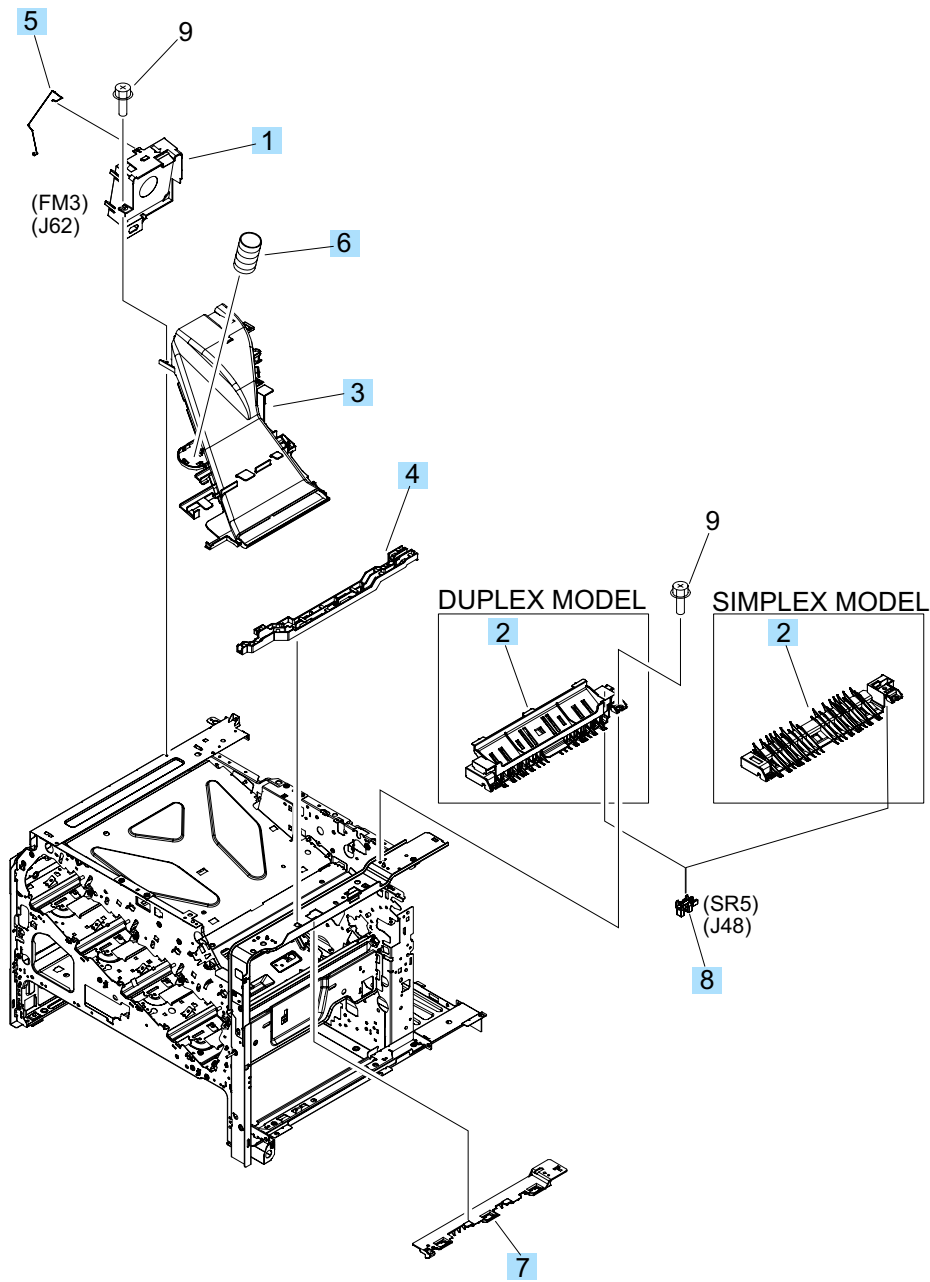

# Internal components

## Internal components (1 of 7)

Figure 4-4 Internal components 1 of 7

**Table 4-8 Internal components (1 of 7)**

Ref	Description	Part number	Qty
1	Paper delivery fan assembly	RM1-5501-000CN	1
2	Guide, paper feed, simplex	RC2-4566-000CN	1
2	Duplexing guide assembly, duplex	RM1-5531-000CN	1
3	Paper delivery fan duct assembly	RM1-5583-000CN	1
4	Holder, cable	RC2-3997-000CN	1
5	Rod, paper delivery fan	RC2-4070-000CN	1
6	Spring, compression	RU6-2310-000CN	1
7	Holder, right door handle	RC2-4573-000CN	1
8	Photo interrupter, TLP1243	WG8-5696-000CN	6