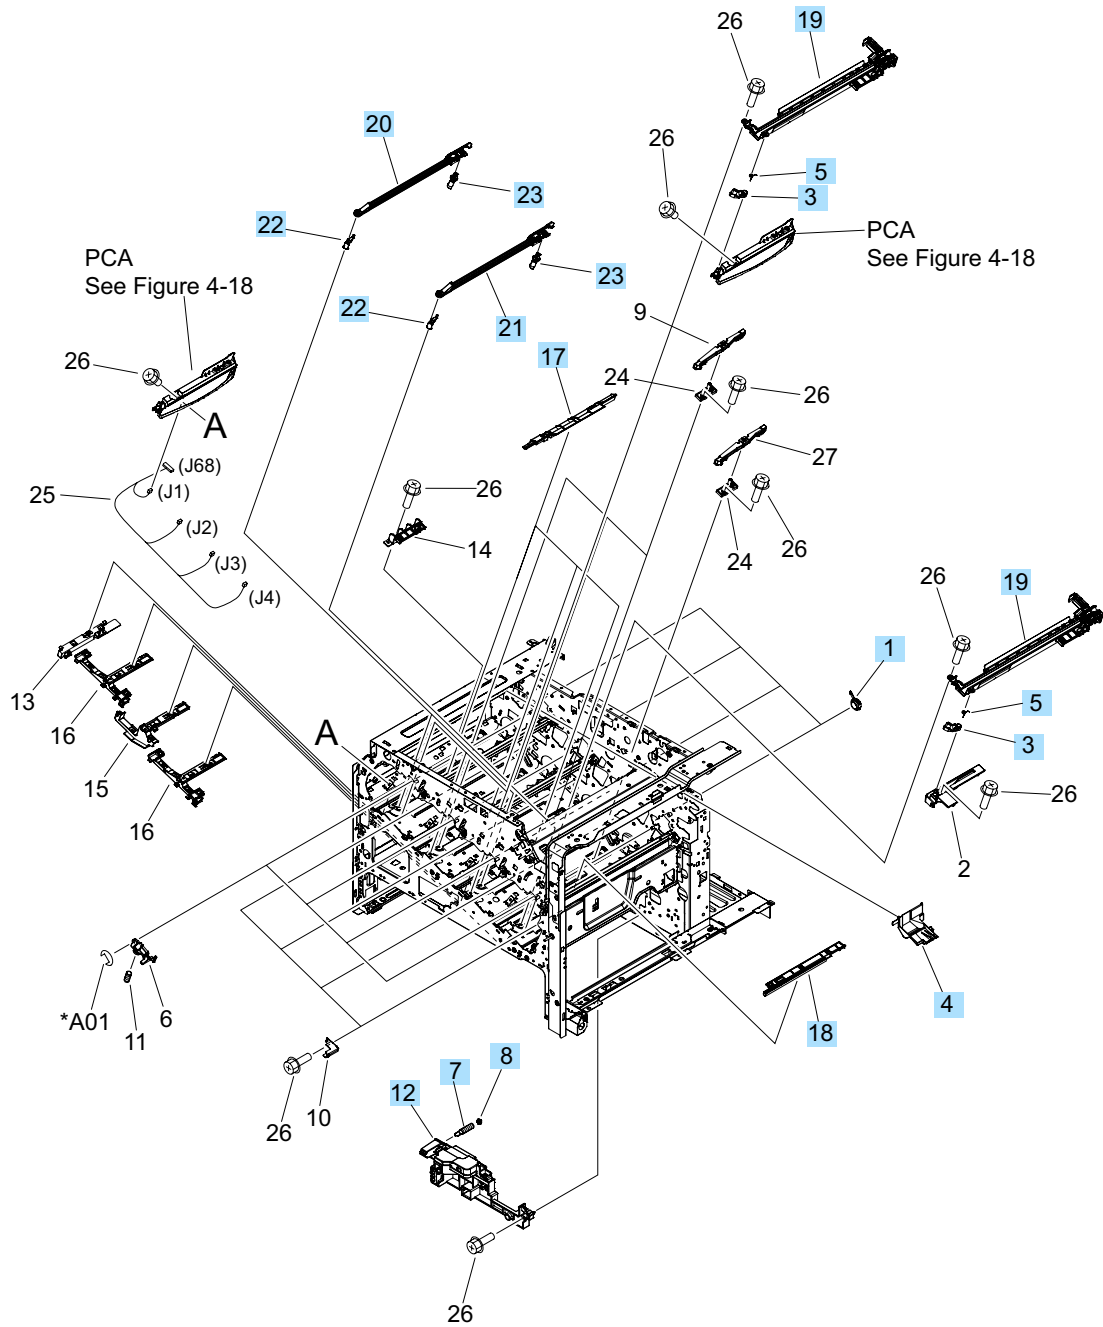

## Internal components (2 of 7)

Figure 4-5 Internal components 2 of 7

**Table 4-9 Internal components (2 of 7)**

Ref	Description	Part number	Qty
1	Bushing	RC2-9719-000CN	4
3	Lever, CRG. lock	RC2-3986-000CN	4
4	Tray, waste toner catch	RC2-4218-000CN	1
5	Spring, torsion	RU6-2247-000CN	4
7	Spring, grounding	RC2-4469-000CN	1
8	Bushing	RC2-4470-000CN	1
12	Lifter base assembly	RM1-5913-000CN	1
17	Cover	RC2-4403-000CN	3
18	Cover	RC2-5962-000CN	1
19	Crg. Guide lower assembly	RM1-5486-000CN	4
20	Shutter assembly	RM1-5488-000CN	2
21	Shutter assembly	RM1-5489-000CN	2
22	Shutter arm assembly	RM1-5585-000CN	4
23	Shutter arm assembly	RM1-5586-000CN	4