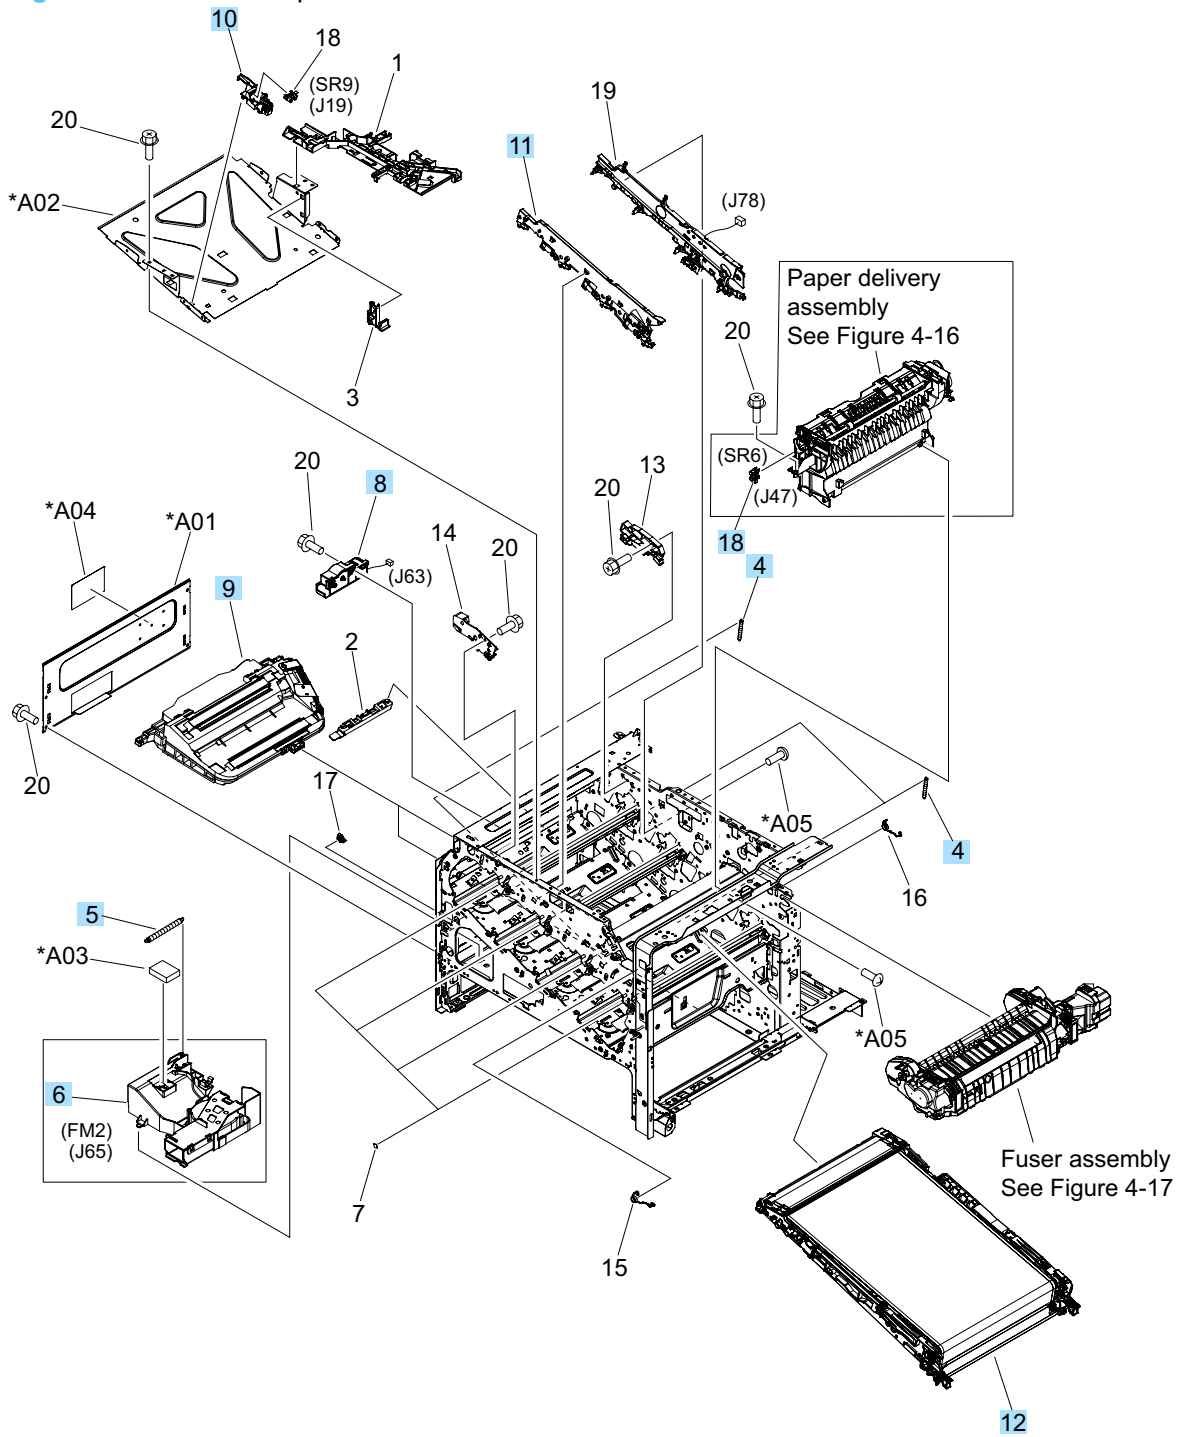

Internal components (4 of 7)

Figure 4-7 Internal components 4 of 7

Table 4-11 Internal components (4 of 7)

Ref	Description	Part number	Qty
4	Spring, tension	RU6-2235-000CN	4
5	Spring, tension	RU6-2376-000CN	1
6	Cartridge fan assembly	RM1-5499-000CN	1
8	Waste toner motor assembly	RM1-5605-000CN	1
9	Laser scanner kit (includes instructions and one scanner assy.)	CC493-67914	2
10	Position detect assembly	RM1-5500-000CN	1
11	Front light guide assembly	RM1-5492-000CN	1
12	Intermediate transfer belt kit (includes instructions, ITB, and T2 roller)	CC493-67909	1
18	Photo interrupter	WG8-5696-000CN	1