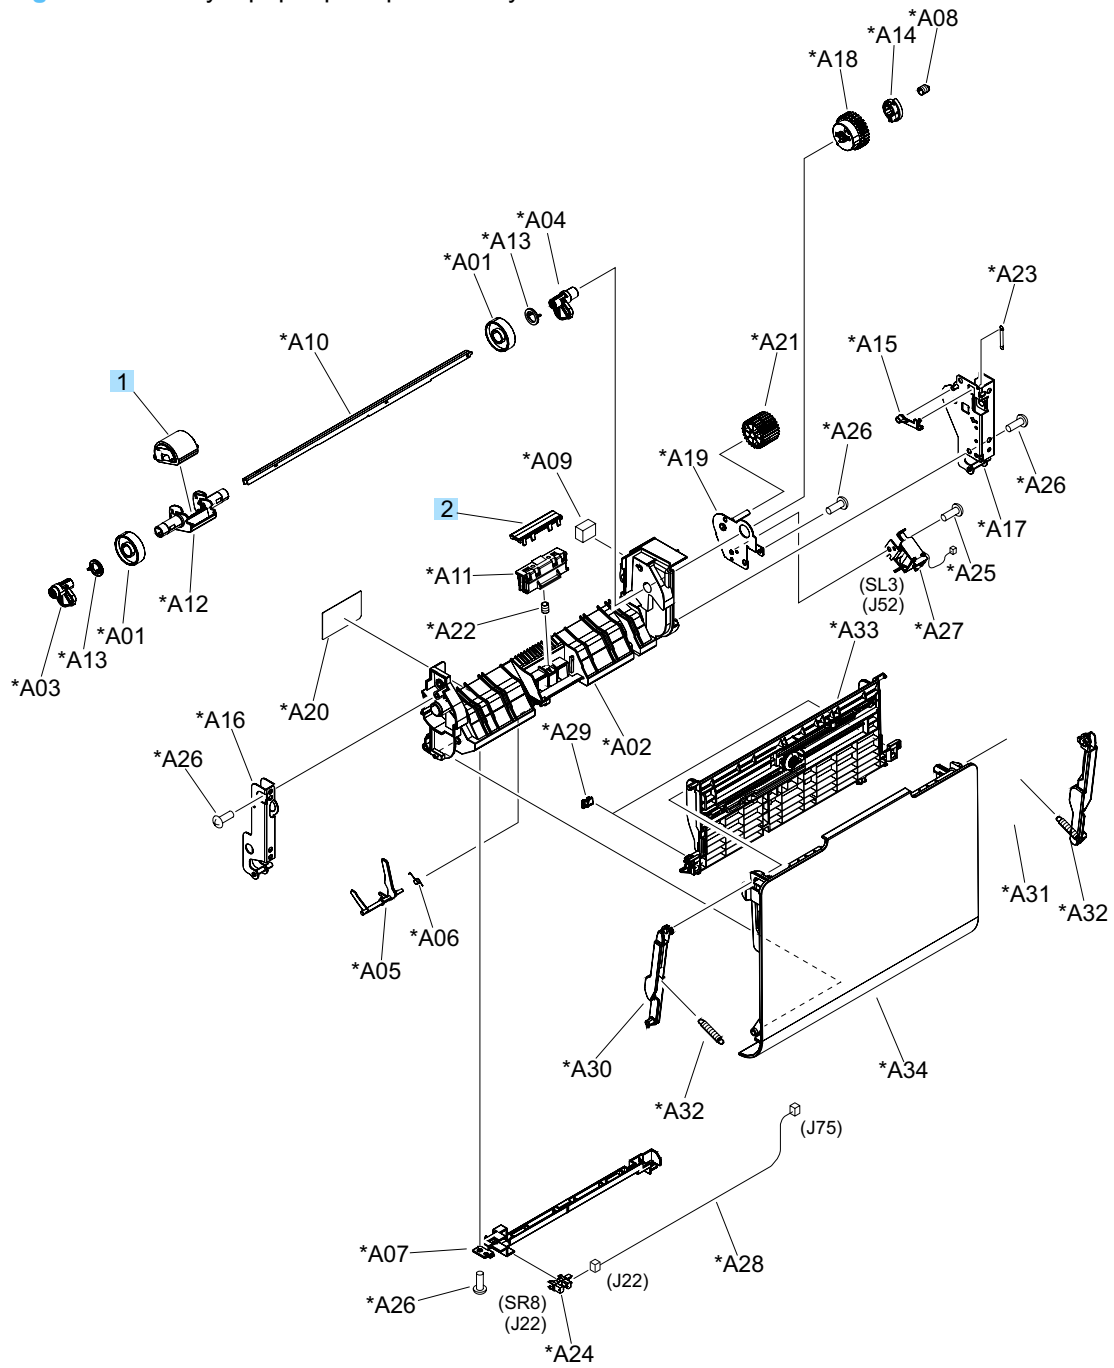

Tray 1 paper pickup assembly

Figure 4-13 Tray 1 paper pickup assembly

Table 4-17 Tray 1 paper pickup assembly

Ref	Description	Part number	Qty
1	Pickup roller (Tray 1) kit (includes instructions)	CC493-67906	1
2	Separation pad (Tray 1)	RL1-1937-000CN	1