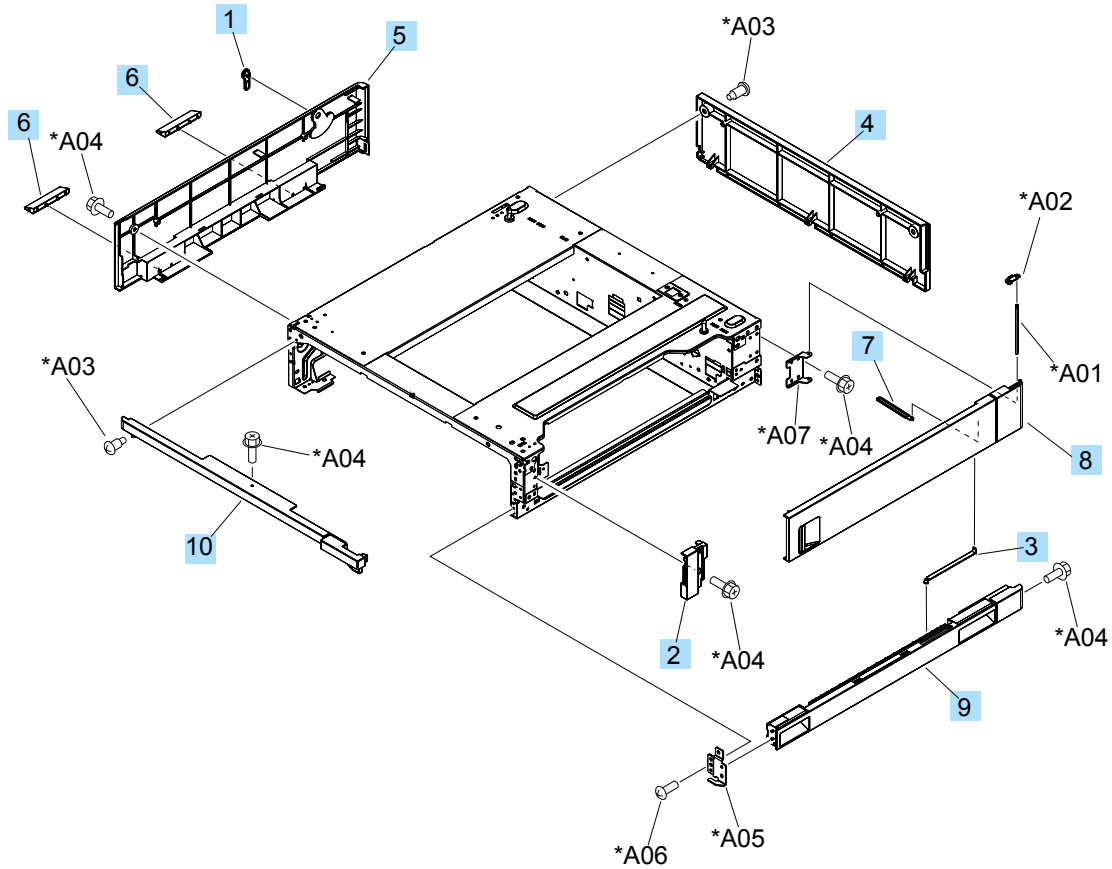

# 1x500 paper feeder

The 1x500 paper feeder is referred to as the 1x500PF.

## 1x500PF external components

Figure 4-16 1x500PF external components

**Table 4-20 1x500PF external components**

<b>Ref</b>	<b>Description</b>	<b>Part number</b>	<b>Qty</b>
1	Handle, lock, rear (1x500PF)	RC2-9303-000CN	1
2	Cover, right front (1x500PF)	RC2-9320-000CN	1
3	Link, right door, lower (1x500PF)	RC2-9327-000CN	1
4	Cover, rear (1x500PF)	RC2-9330-000CN	1
5	Cover, left (1x500PF)	RC2-9331-000CN	1
6	Cover, handle, lower (1x500PF)	RC2-9332-000CN	2
7	Link, right door, upper (1x500PF)	RC2-9335-000CN	1
8	Right door assembly (1x500PF)	RM1-6946-000CN	1
9	Cover, right lower assembly (1x500PF)	RM1-6948-000CN	1
10	Cover, upper front assembly (1x500PF)	RM1-6949-000CN	1