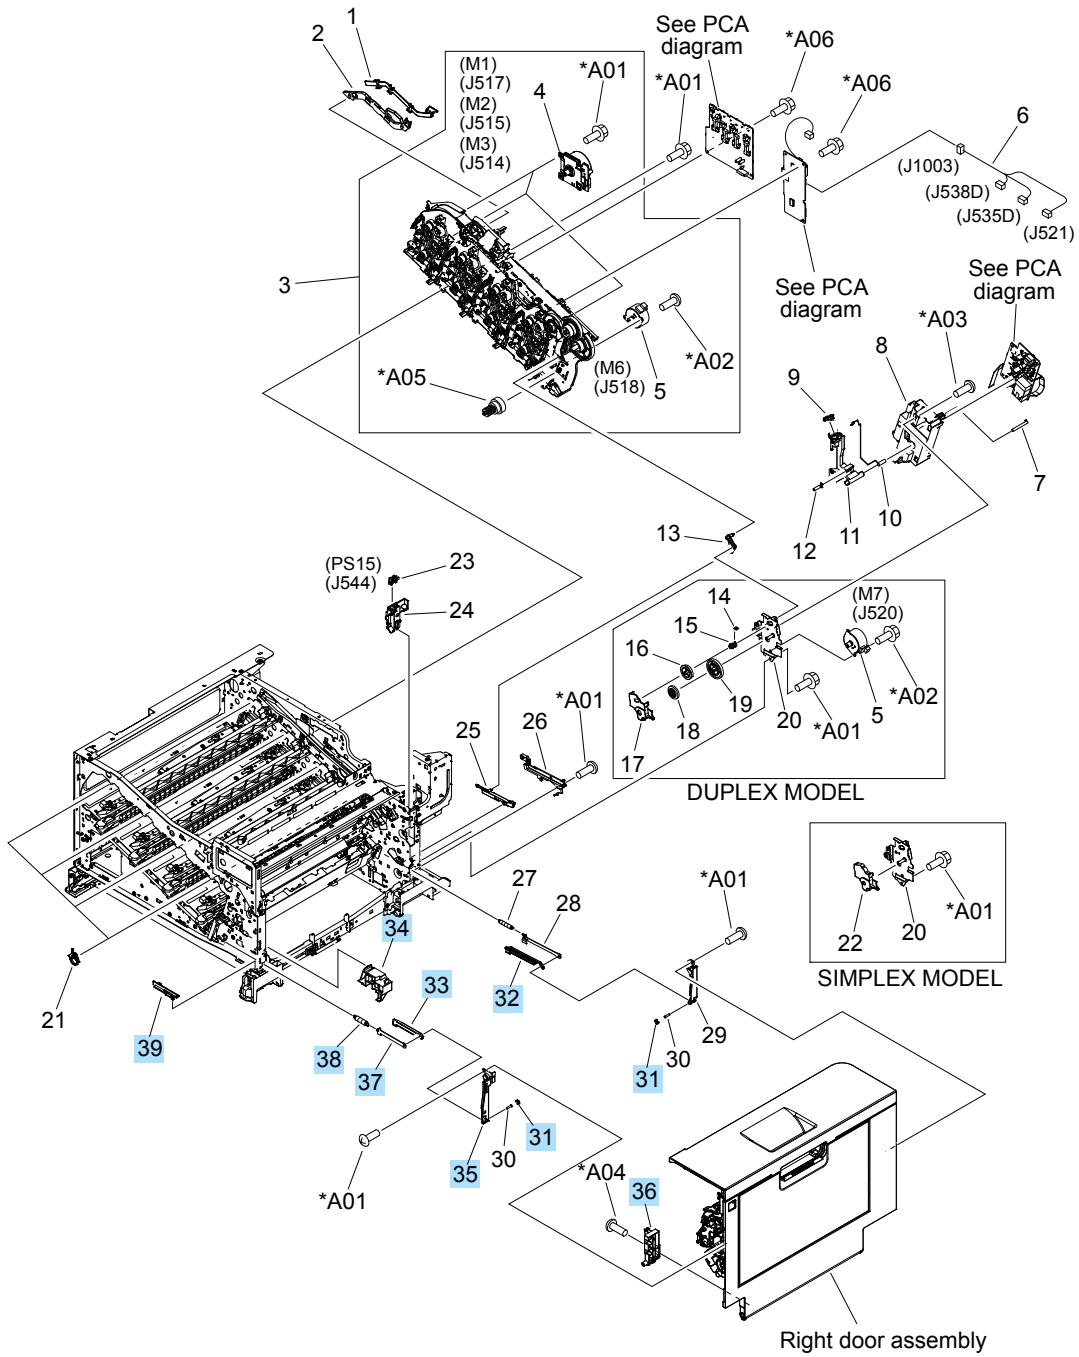

Internal components (5 of 9)

Figure 4-7 Internal components (5 of 9)

Table 4-11 Internal components (5 of 9)

Ref	Description	Part number	Qty
31	Lock, door link, right	RC2-7234-000CN	2
32	Link, right door, 2 rear	RC2-7236-000CN	1
33	Link, right door, 2 front	RC2-7233-000CN	1
34	Duct, joint	RC2-8360-000CN	1
35	Plate, right door link, fixed, front	RL1-2281-000CN	1
36	Hinge, right door, front	RC2-7094-000CN	1
37	Plate, right door link, front	RC2-7272-000CN	1
38	Spring, tension, front	RU6-2727-000CN	1
39	Rail, door link, front lower	RC2-6634-000CN	1