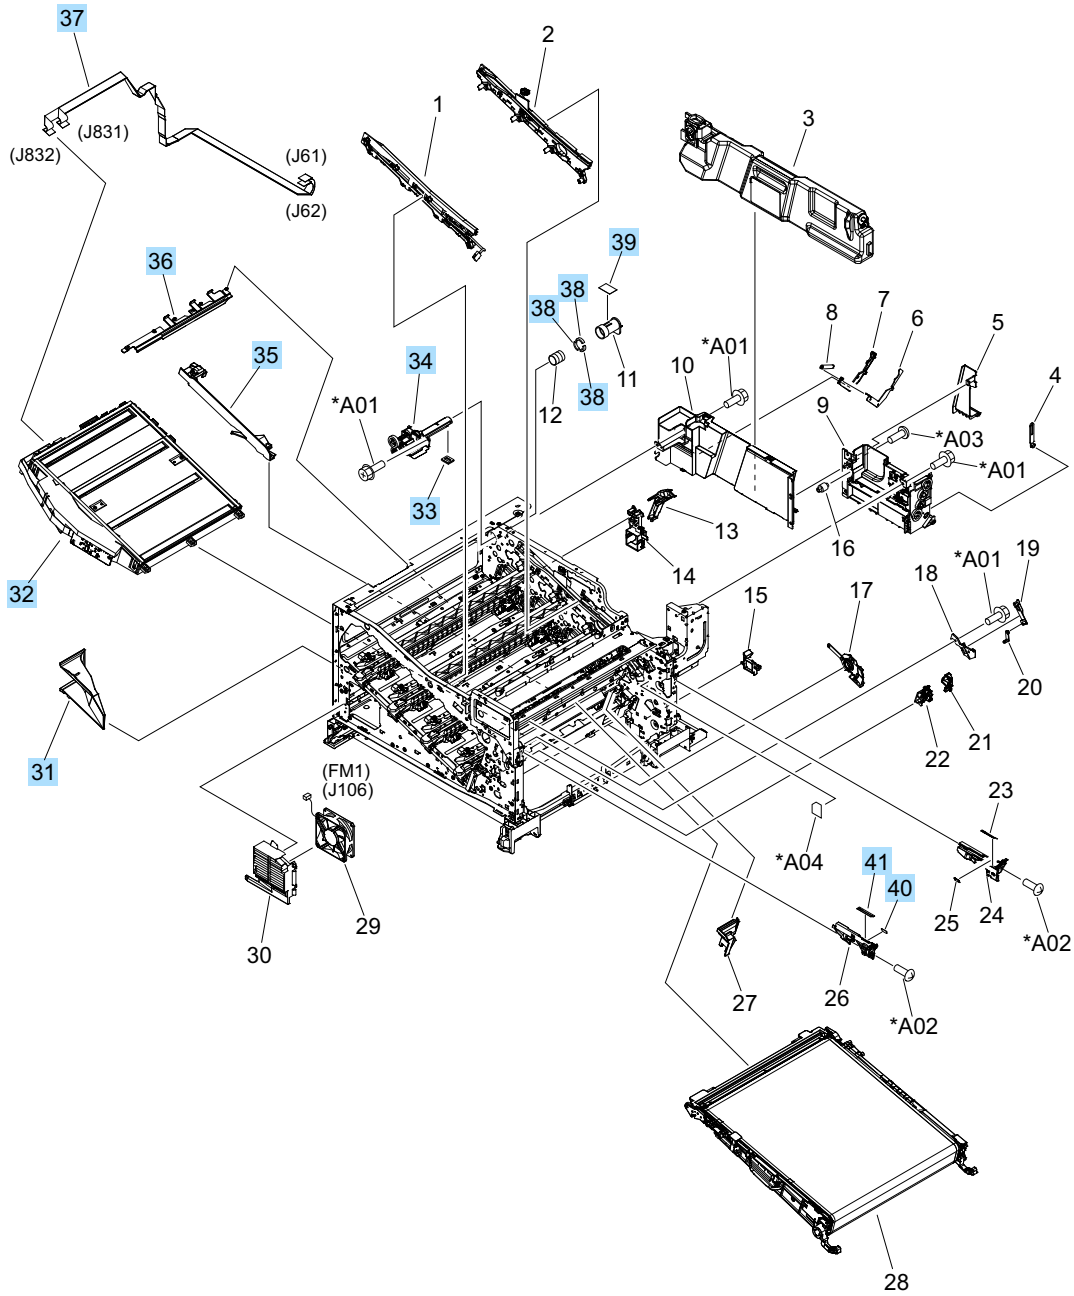

Internal components (7 of 9)

Figure 4-9 Internal components (7 of 9)

Table 4-13 Internal components (7 of 9)

Ref	Description	Part number	Qty
31	Duct, fan, 1	RC2-8388-000CN	1
32	Laser scanner assembly	RM1-6122-070CN	1
33	Seal, toner supporter guide 1	RC2-7018-000CN	1
34	Toner feed assembly	RM1-6040-000CN	1
35	Guide, laser	RC2-6628-000CN	1
36	Holder, flat flexible cable	RC2-6655-000CN	1
37	Cable assembly, flat-flexible	RM1-6804-000CN	1
38	Seal, slide shutter	RC3-1014-000CN	3
39	Sheet, slide seal	RC3-1013-000CN	1
40	Label, ITB insert, FV	RU5-8804-000CN	1
41	Label, ITB insert, FH	RU5-8806-000CN	1