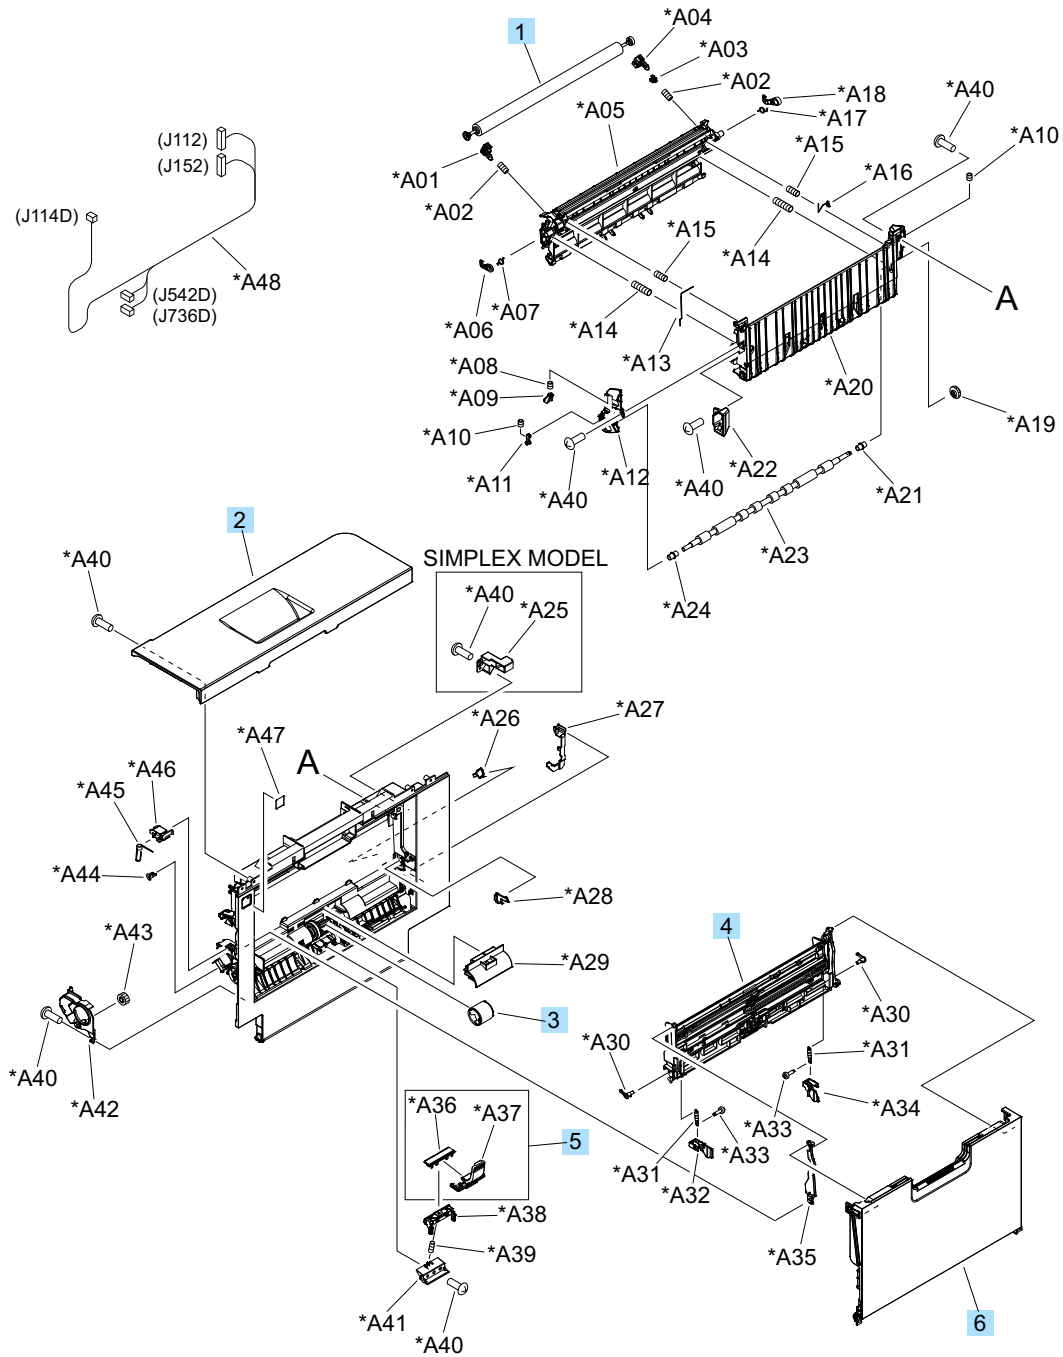

# Right door assembly

Figure 4-2 Right door assembly

**Table 4-6 Right door assembly**

<b>Ref</b>	<b>Description</b>	<b>Part number</b>	<b>Qty</b>
	Right door assembly, duplex model	RM1-6007-000CN	1
	Right door assembly, simplex model	RM1-6138-000CN	1
1	Roller, secondary transfer, T2 (included in the service kit)	CE710-67904	1
2	Door, right upper	RC2-7091-000CN	1
3	Roller, paper pick-up, Tray 1 (included in the service kit)	CE710-67906	1
4	Lifter plate assembly, Tray 1	RM1-6043-030CN	1
5	Separation pad, Tray 1 (included in the service kit)	CE710-67909	1
6	Tray 1 (MP tray) assembly	RM1-6045-000CN	1