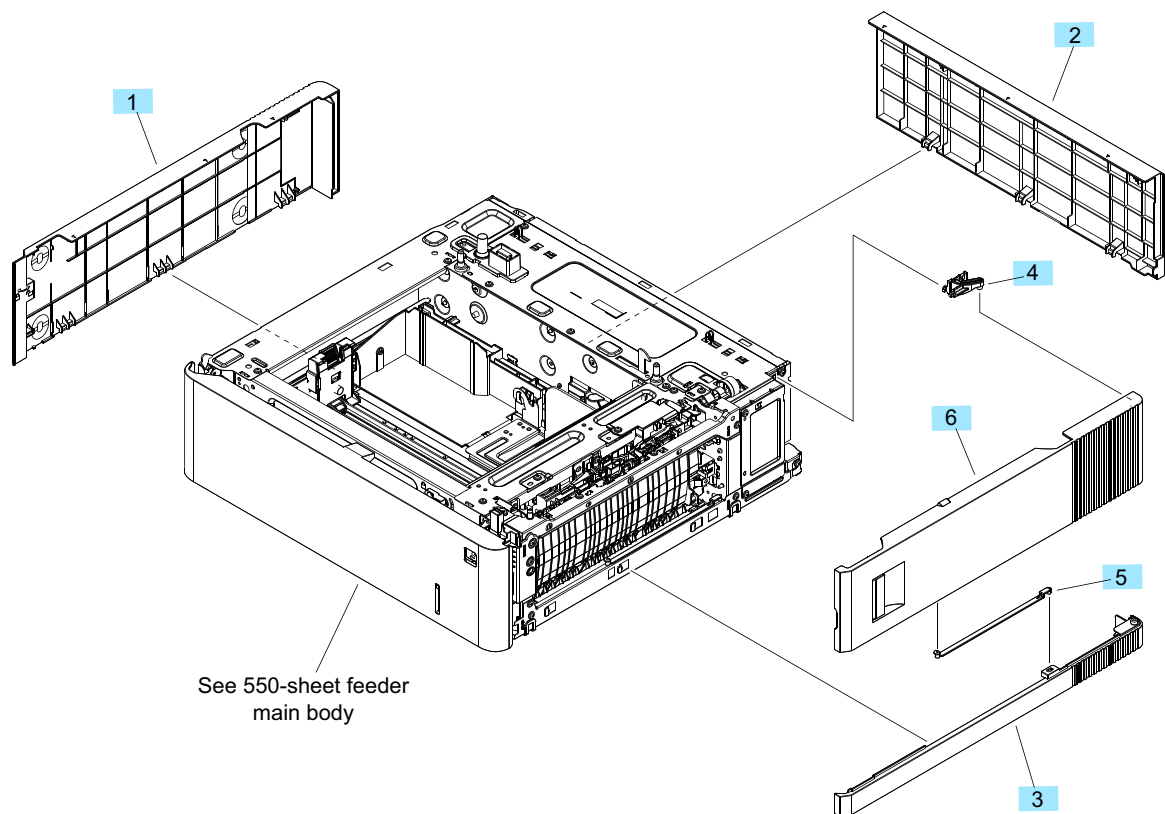

# Parts and diagrams: 550-sheet paper feeder

## 550-sheet paper feeder covers

Figure 2-9 550-sheet paper feeder covers

**Table 2-12 550-sheet paper feeder covers**

<b>Ref</b>	<b>Description</b>	<b>Part number</b>	<b>Qty</b>
1	Cover, left (550-sheet feeder)	RC4-1791-000CN	1
2	Cover, rear (550-sheet feeder)	RC4-1792-000CN	1
3	Cover, right lower (550-sheet feeder)	RC4-1793-000CN	1
4	Hinge, door, right (550-sheet feeder)	RC4-1781-000CN	1
5	Link, door, right (550-sheet feeder)	RC4-1778-000CN	1
6	Door assembly, right (550-sheet feeder)	RM2-5146-000CN	1