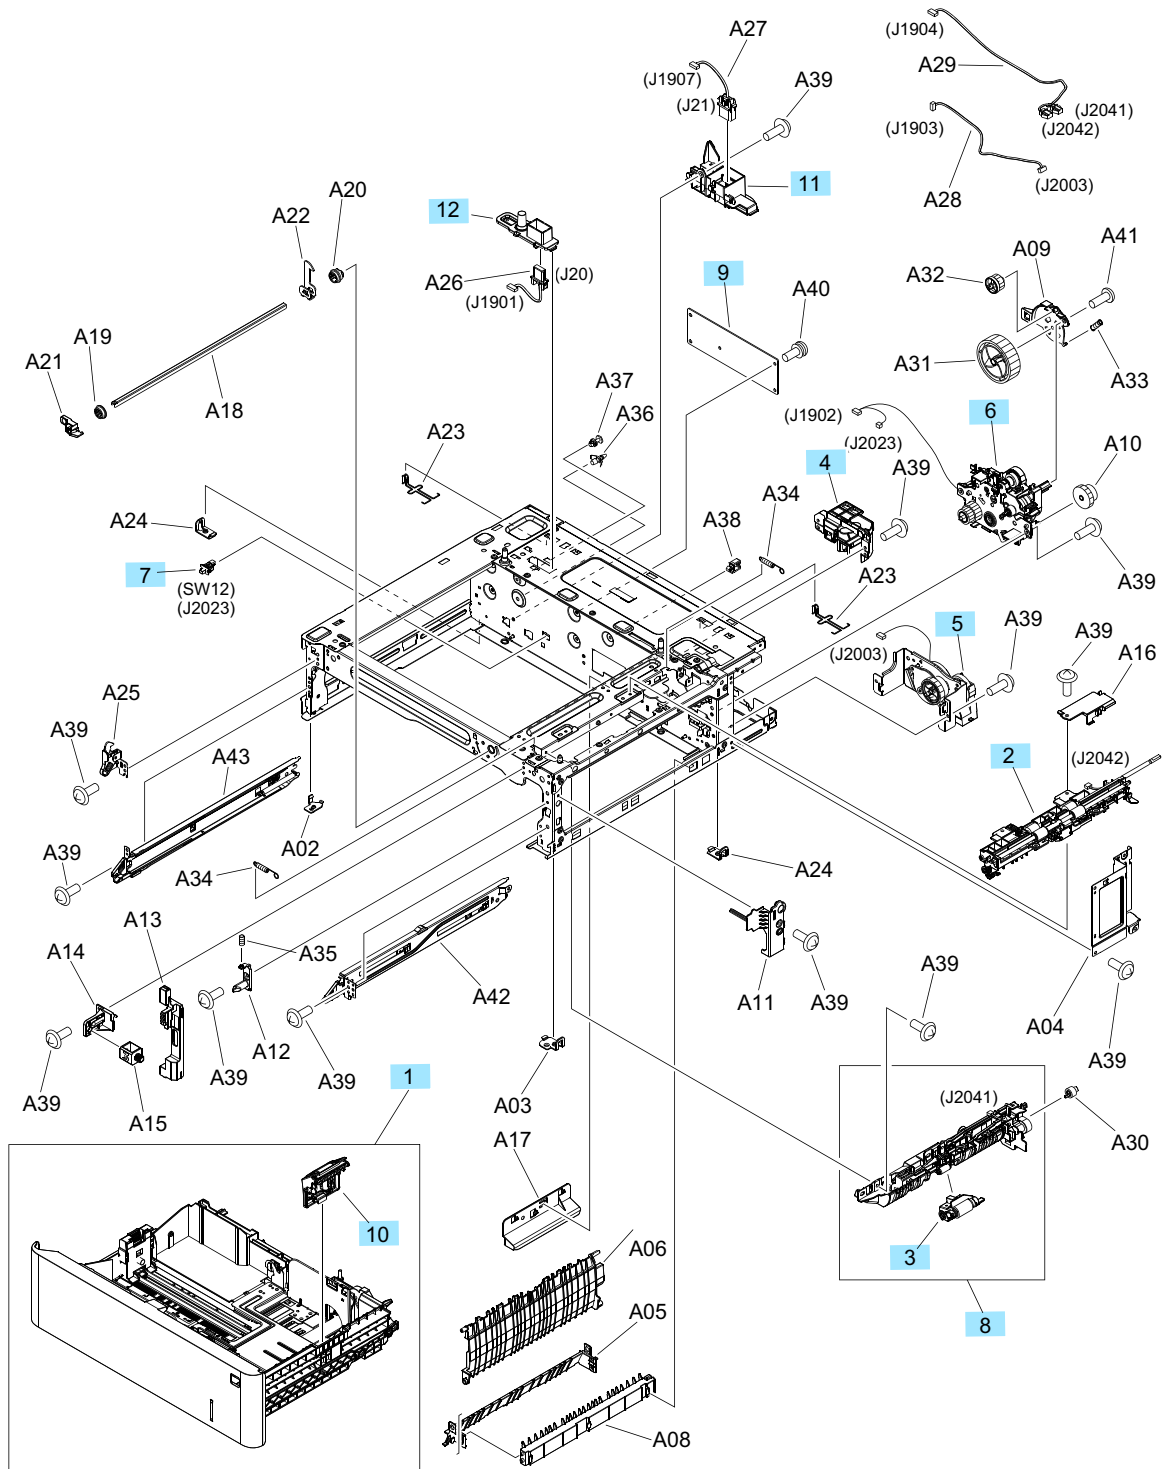

# 550-sheet paper feeder main body

Figure 2-10 550-sheet paper feeder main body

**Table 2-13 550-sheet paper feeder covers**

<b>Ref</b>	<b>Description</b>	<b>Part number</b>	<b>Qty</b>
1	Cassette (tray; 550-sheet feeder)	RM2-5150-000CN	1
2	Paper feed assembly (550-sheet feeder)	RM2-5145-000CN	1
3	Roller, pickup (550-sheet feeder; part of Tray 2-5 roller kit)	B5L24-67904	1
4	Auto close assembly (550-sheet feeder)	RM2-5147-000CN	1
5	Feed drive assembly (550-sheet feeder)	RM2-5148-000CN	1
6	Lifter drive assembly (550-sheet feeder)	RM2-5149-000CN	1
7	Switch button (SW21; 550-sheet feeder)	WC2-5806-000CN	1
8	Paper pickup assembly (550-sheet feeder)	RM2-5154-000CN	1
9	Paper feed drive PCA assembly (550-sheet feeder)	RM2-7139-000CN	1
10	Roller, separation (550-sheet feeder; part of Tray 2-5 roller kit)	B5L24-67904	1
11	Holder, OP drawer (550-sheet feeder)	RC4-0445-000CN	1
12	Holder, drawer connector (550-sheet feeder)	RC4-1741-000CN	1