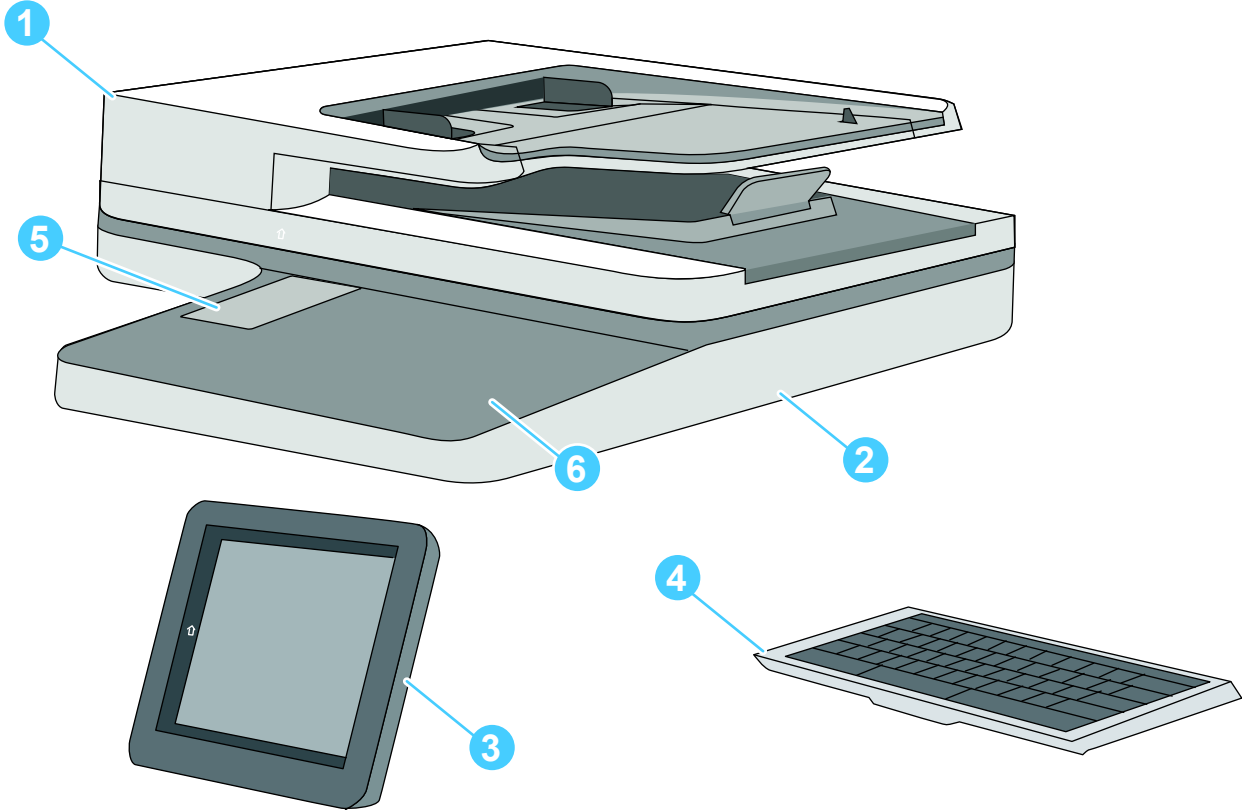

Parts and diagrams: Document feeder and scanner whole units

Figure 2-1 Document feeder and scanner whole units (M577 only)

Table 2-4 Document feeder and scanner whole units (M577 only)

Ref	Description	Part number	Qty
1	Document feeder (M577dn/f) kit; includes white backing and retention clips	B5L47-67901	1
1	Document feeder (M577c/z) kit; includes white backing and retention clips	B5L47-67902	1
2	Image scanner (M577) kit; includes white backing and retention clips	B5L46-67904	1
3	Control panel (M577) kit	B5L47-67018	1
4	Keyboard US (M577c/z)	B5L47-67019	1
4	Keyboard UK (M577c/z)	B5L47-67020	1
5	Cover, HIP (M577)	B5L46-40021	1
6	Bezel, control panel with NFC icon (M577)	B5L46-40026	1
6	Bezel, control panel without NFC icon (M577)	B5L46-40020	1
Not shown	Scan control board	B5L47-67903	1
Not shown	Cover, keyboard (M577dn/f)	B5L46-40002	1
Not shown	Cover, rear (image scanner; M577)	B5L46-40011	1
Not shown	Cover, USB (M577)	B5L46-40028	1
Not shown	Cover, right front upper (M577dn)	B5L46-40024	1
Not shown	Cover assembly, stapler (M577c/f/z)	B5L46-60121	1
Not shown	Stapler (M577c/f/z)	B5L46-60102	1
Not shown	Hinge, left document feeder (M577)	COM39-60064	1
Not shown	Hinge, right document feeder (M577)	COM39-60065	1
Not shown	Cable, stapler (M577)	B5L46-60121	1
Not shown	Cable, WU USB control panel (M577)	5851-5939	1
Not shown	Cable, HIP USB control panel (M577)	5851-5938	1
Not shown	Cable, HDMI control panel (M577)	5851-5936	1
Not shown	Cable, 18-pin control panel (M577)	5851-5935	1
Not shown	Cable, HDMI PAB to SCAM (M577)	B5L46-60114	1
Not shown	Keyboard overlay kit (FR, IT, RU, DE, ES: UK Kybd)	5851-6019	1
Not shown	Keyboard overlay kit (FR-CN, ES-LA, ES: US Kybd)	5851-6020	1
Not shown	Keyboard overlay kit (FR-SW, DE-SW, DA: UK Kybd)	5851-6021	1
Not shown	Keyboard overlay kit (ZHTW, ZHCN)	5851-6022	1
Not shown	Keyboard overlay kit (ES, PT)	5851-6023	1
Not shown	Keyboard overlay kit (JA-KG, JA-KT)	5851-6024	1