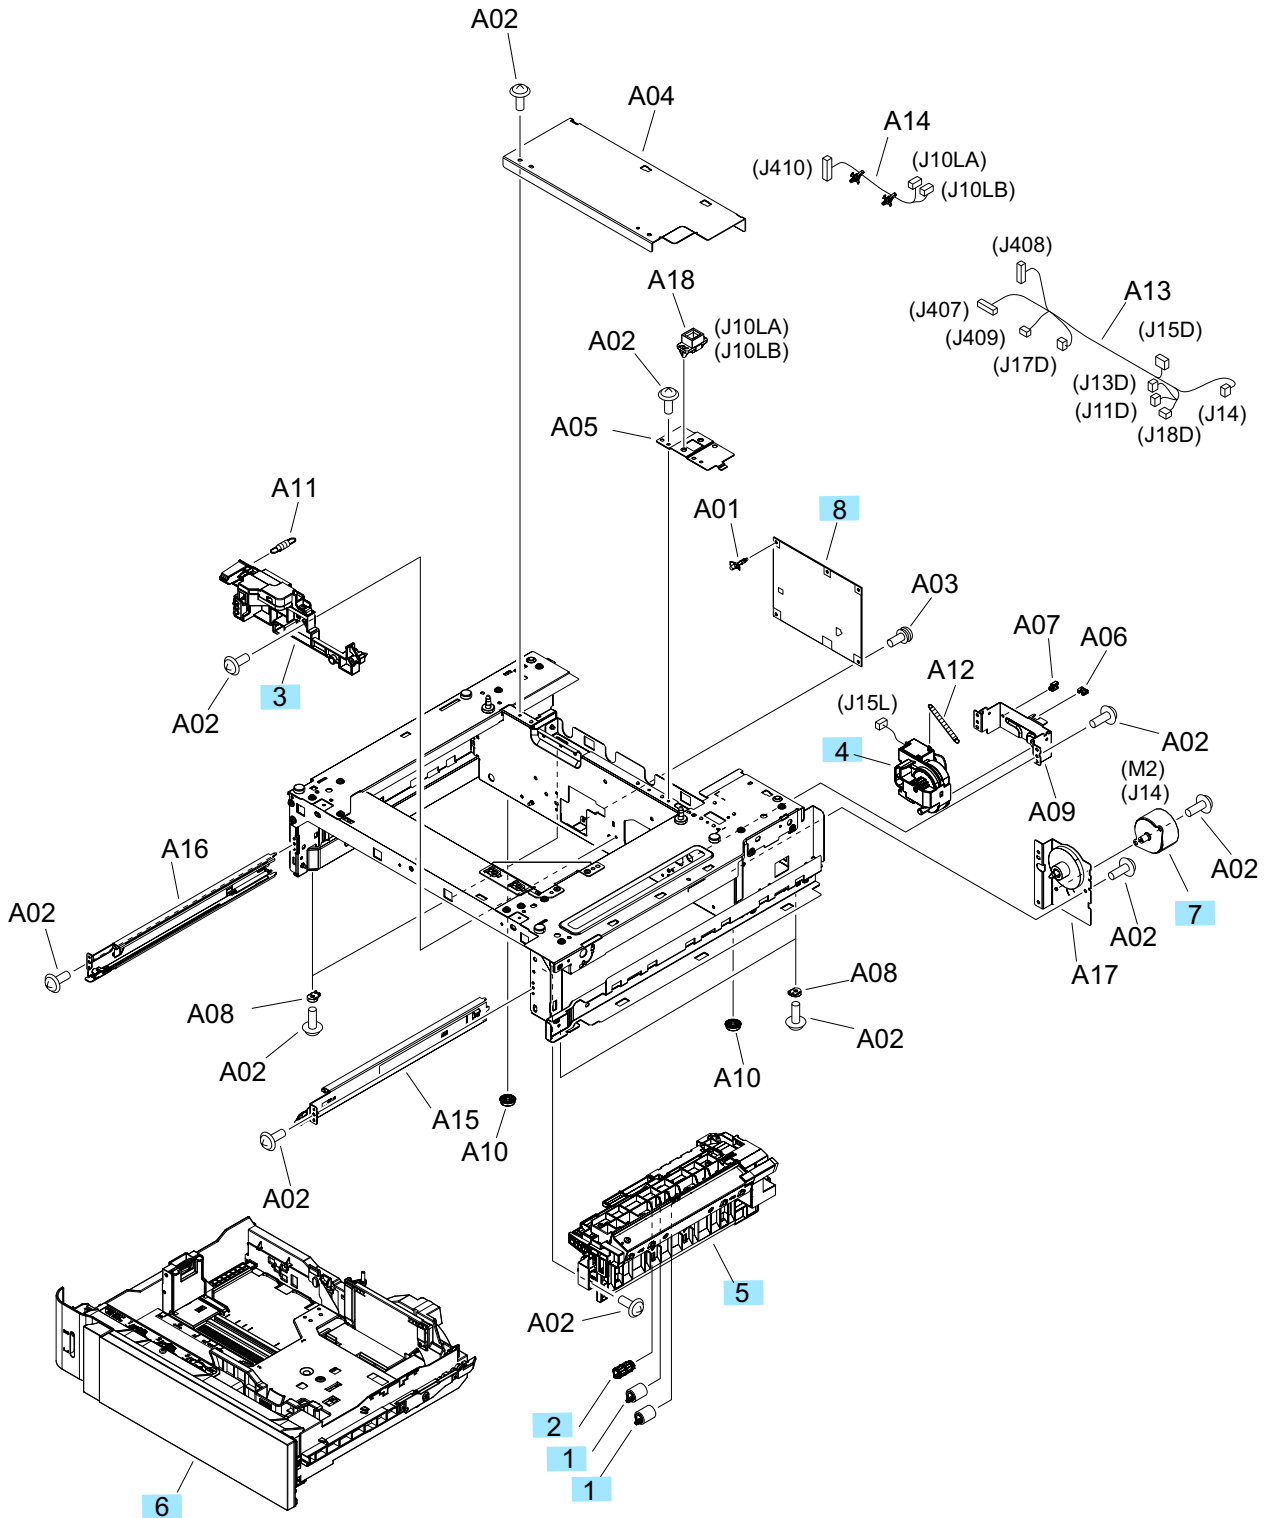

# 1x500-sheet paper feeder components

Figure 2-18 500-sheet paper feeder components

**Table 2-24 1x500-sheet paper feeder components**

<b>Ref</b>	<b>Description</b>	<b>Part number</b>	<b>Qty</b>
1	Roller, paper feed/separation (part of Tray 2-5 feed/separation roller kit)	CC493-67907	2
2	Roller, paper pickup	RL1-2099-000CN	1
3	Assembly, lifter base	RM1-5913-000CN	1
4	Assembly, lifter	RM1-5914-000CN	1
5	Assembly, paper-pickup (1x500-sheet paper feeder)	RM2-0341-000CN	1
6	Tray	RM2-0340-000CN	1
7	Motor, DC	RK2-5085-000CN	1
8	Assembly, feeder PCA	RM2-0501-000CN	1