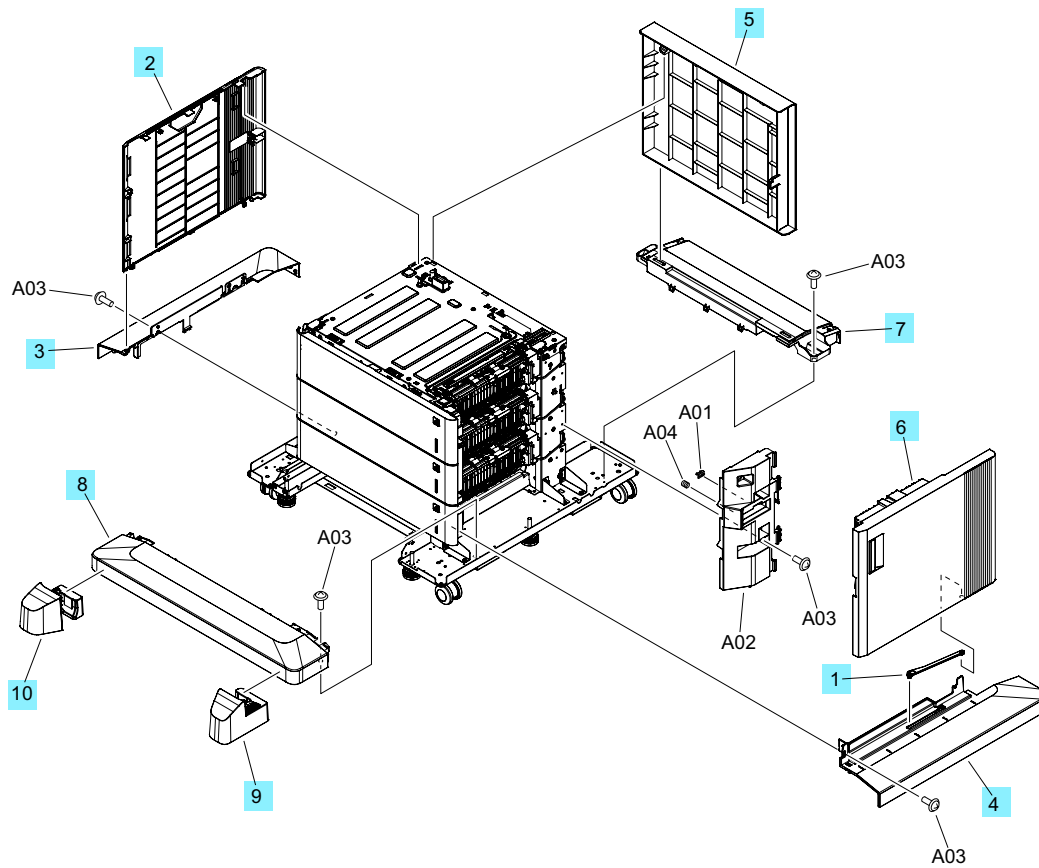

Parts and diagrams: 3x550-sheet feeder and stand

3x550-sheet paper feeder covers

Figure 2-14 3x550-sheet paper feeder covers

Table 2-14 3x550-sheet paper feeder covers

Ref	Description	Part number	Qty
1	Link, door (3x550-sheet feeder)	RC4-9824-000CN	1
2	Cover, left (3x550-sheet feeder)	RC5-0387-000CN	1
3	Cover, left lower (3x550-sheet feeder)	RC5-0385-000CN	1
4	Cover, right lower (3x550-sheet feeder)	RC5-0384-000CN	1
5	Cover, rear (3x550-sheet feeder)	RC5-0386-000CN	1
6	Right door assembly (3x550-sheet feeder)	RM2-1230-000CN	1
7	Cover, rear lower	RC5-0399-000CN	1
8	Cover, front lower	RC5-0383-000CN	1
9	Cover, caster, right	RC5-0417-000CN	1
10	Cover, caster, left	RC5-0418-000CN	1