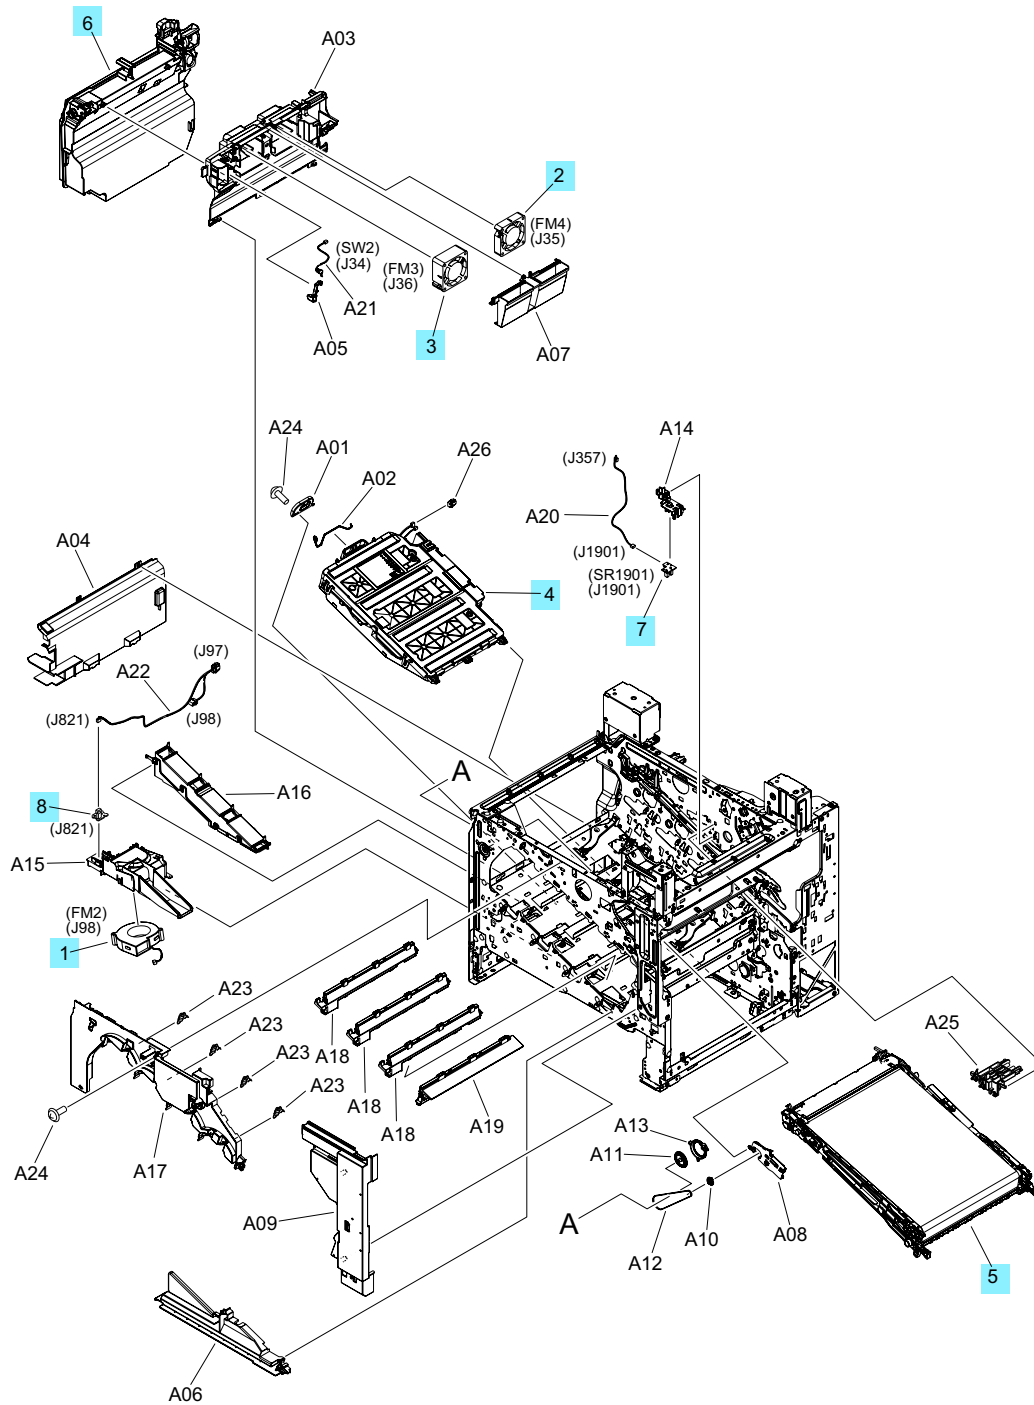

Internal components (3 of 6)

Figure 2-6 Internal components (3 of 6)

Table 2-6 Internal components (3 of 6)

Ref	Description	Part number	Qty
1	Fan	RK2-6124-000CN	1
2	Fan	RK2-7949-000CN	1
3	Fan	RK2-7951-000CN	1
4	Laser scanner assembly	RM2-1237-000CN	1
5	Image Transfer Belt (ITB) (part of LaserJet Image Transfer and Roller Kit)	P1B93-67901	1
6	Toner collection unit	RM2-6613-000CN	1
7	Estrangement detect PCA assembly	RM2-7157-000CN	1
8	Environmental sensor PCA assembly	RM2-8440-000CN	1