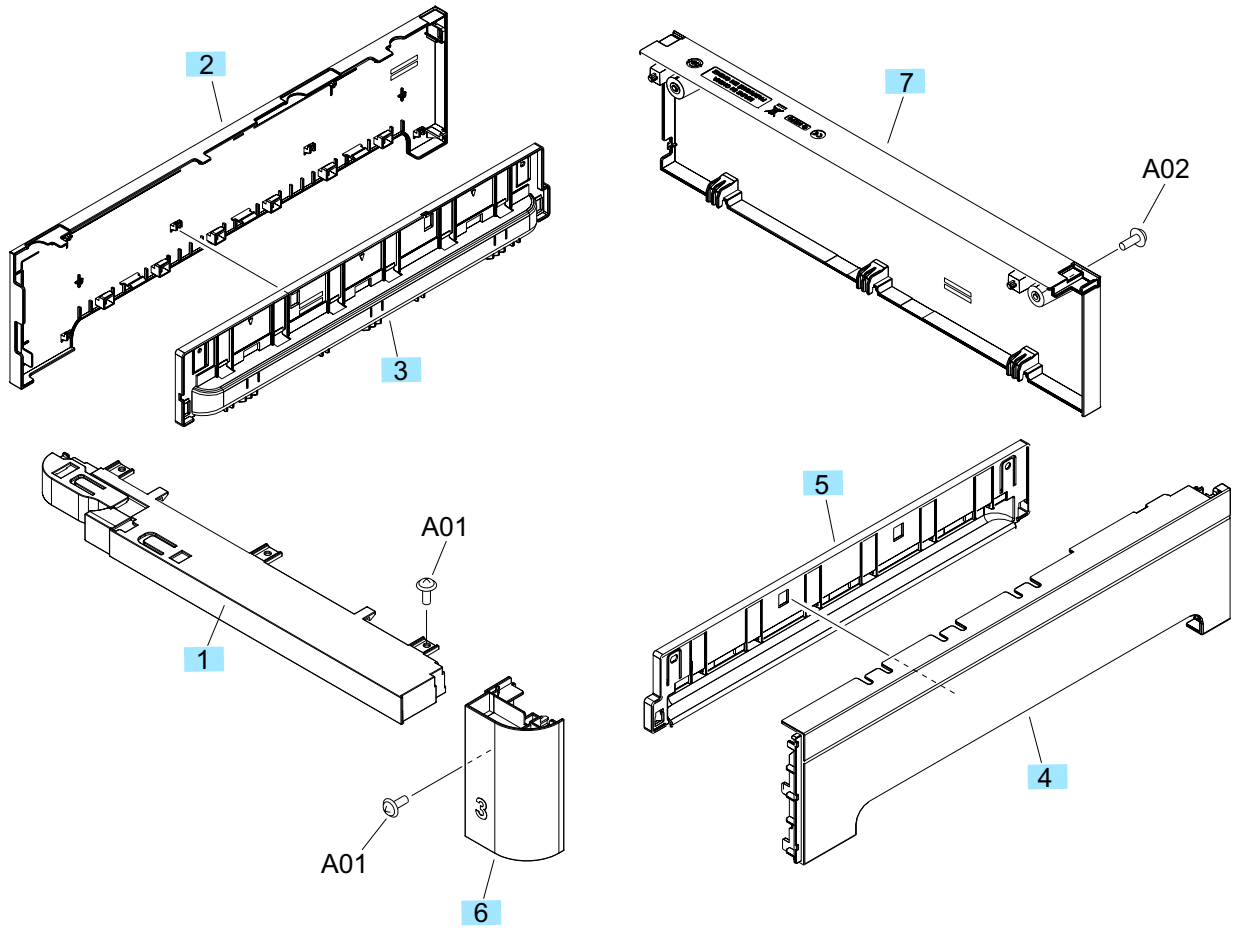

1x500-sheet paper feeder

1x500-sheet paper feeder covers

Figure 2-17 500-sheet paper feeder covers

Table 2-23 1x500-sheet paper feeder covers

Ref	Description	Part number	Qty
1	Assembly, front upper cover	RM2-0364-000CN	1
2	Cover, left (1x500-sheet paper feeder)	RC3-5530-000CN	1
3	Cover, handle, left	RC3-5531-000CN	1
4	Cover, right	RC3-5532-000CN	1
5	Cover, handle, right	RC3-5533-000CN	1
6	Cover, right front (1x500-sheet paper feeder)	RC3-5522-000CN	1
7	Cover, rear (1x500-sheet paper feeder)	RC3-5534-000CN	1