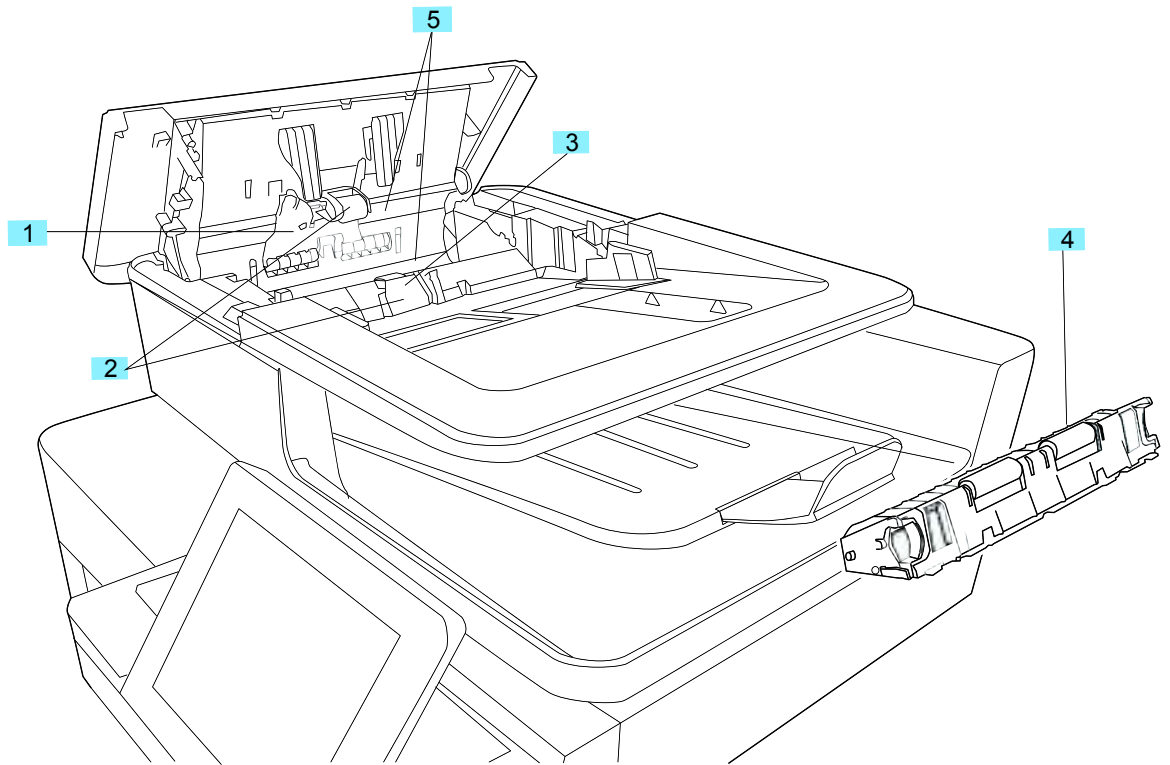

Figure 2-3 Document feeder assemblies (M680, 2 of 2)

Table 2-9 Document feeder assemblies (M680, 2 of 2)

Ref	Description	Part number	Qty
1	Cover, document-feeder roller (M680)	CC355-40013	1
2	Kit, ADF roller maintenance (M680) (includes roller and separation pad)	L2725-60002	1
3	Kit, ADF separation pad spring (M680)	5851-4879	1
4	Kit, background selector for backside scan (M680)	5851-5022	1
5	Kit, document feeder mylar strips (M680)	5851-4998	2