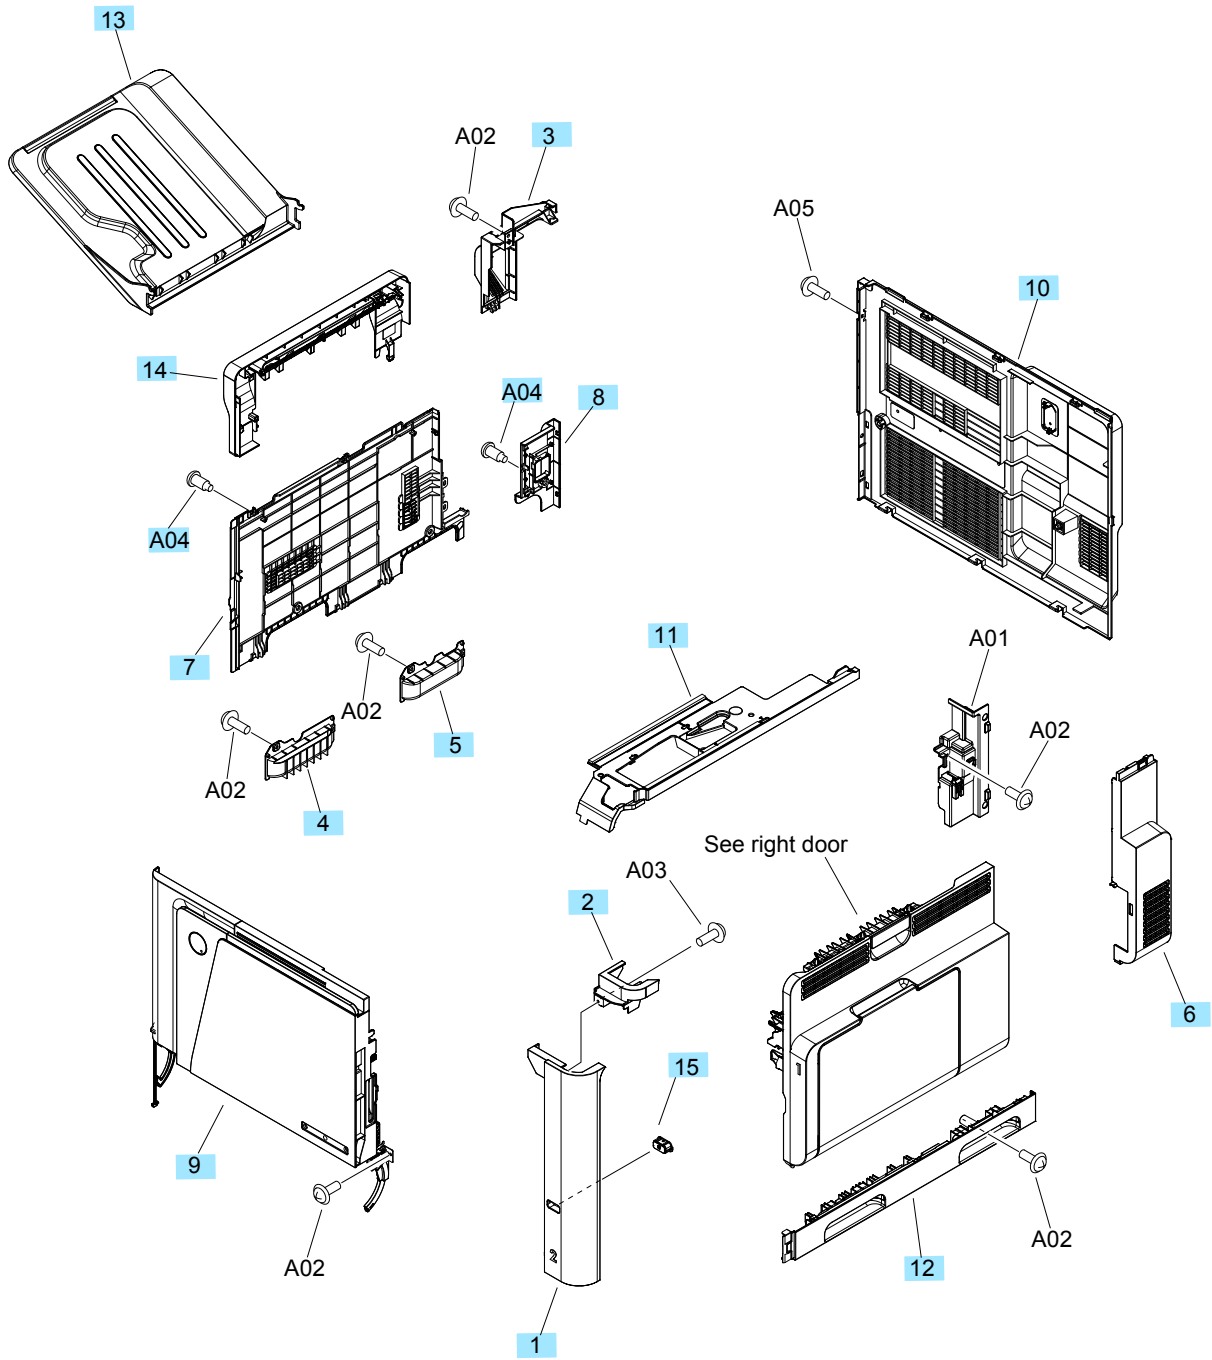

# Covers (M680)

Figure 2-6 Covers (M680)

**Table 2-12 Covers (M680)**

<b>Ref</b>	<b>Description</b>	<b>Part number</b>	<b>Qty</b>
1	Cover, right front	RC3-5551-000CN	1
2	Cover, right front, upper (M680)	RC3-5582-000CN	1
3	Cover, fan (M680)	RC3-5593-000CN	1
4	Grip, left front	RC3-5625-000CN	1
5	Grip, left rear	RC3-5626-000CN	1
6	Cover, right rear	RC3-5628-000CN	1
7	Cover, left	RC3-5629-000CN	1
8	Cover, left rear	RC3-5632-000CN	1
9	Assembly, front door	RM2-0200-000CN	1
10	Cover, rear (M680)	RM2-0205-000CN	1
11	Assembly, intermediate cover	RM2-0206-000CN	1
12	Assembly, right handle cover	RM2-0210-000CN	1
13	Bin, standard output	RM2-0214-000CN	1
14	Bezel, output bin (M680)	CZ248-67912	1
15	Assembly, switch button	RM2-0402-000CN	1
A01	Cover, inner	RM1-5520-000CN	1
A02	Screw, D, M3x8	XA9-1671-000CN	1
A04	Screw, stepped	XA9-1671-000CN	2