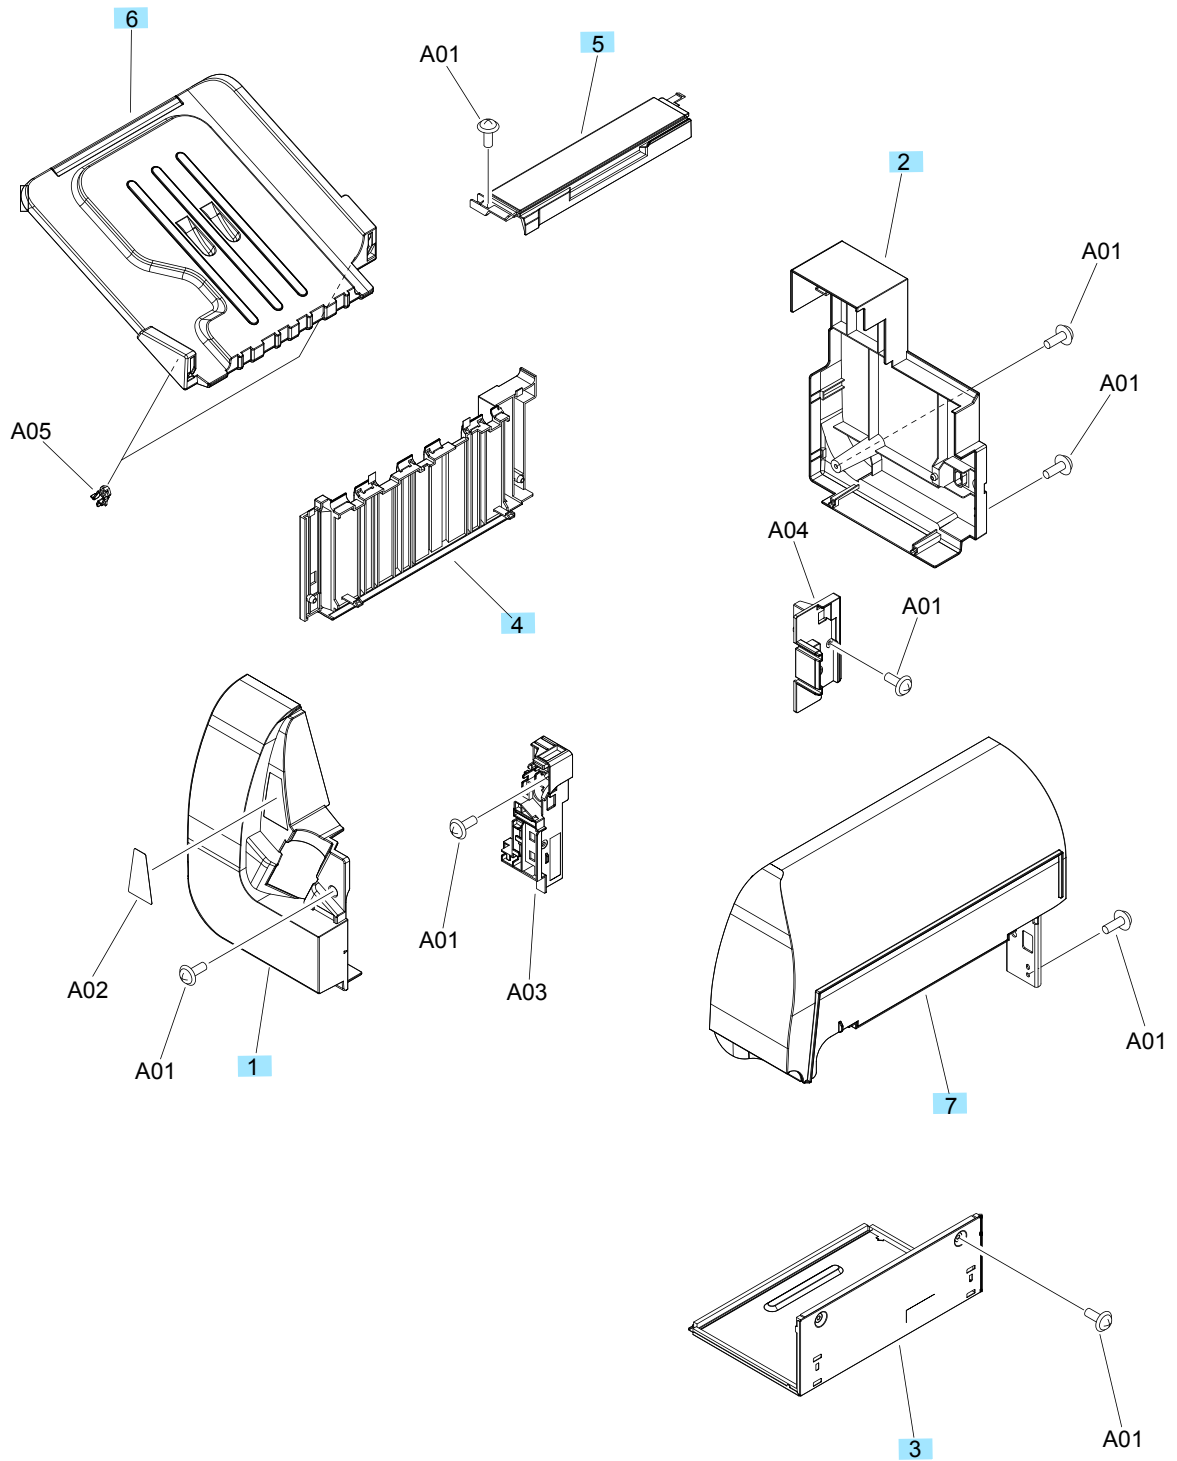

Stapling mailbox

Stapling mailbox covers

Figure 2-24 Stapling mailbox covers

Table 2-30 Stapling mailbox covers

Ref	Description	Part number	Qty
1	Cover, front	RC4-1938-000CN	1
2	Cover, rear (stapling mailbox)	RC4-1939-000CN	1
3	Cover, bottom	RL1-2438-000CN	1
4	Panel, stacking	RL2-0501-000CN	1
5	Cover, top	RL2-0502-000CN	1
6	Assembly, output bin	RM2-5240-000CN	1
7	Assembly, top door	RM2-5237-000CN	1