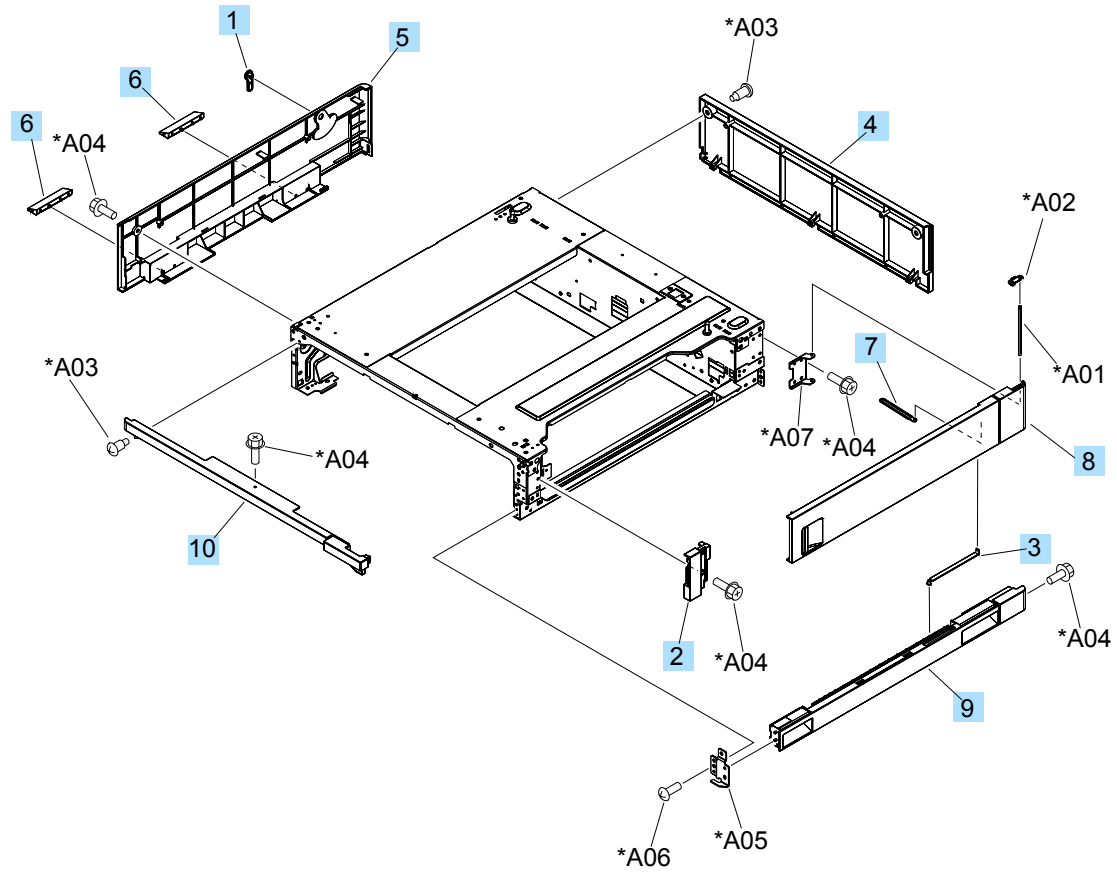

# 1x500 paper feeder

The 1x500 paper feeder is referred to as the 1x500PF.

## 1x500PF external components

Figure 4-16 1x500PF external components

**Table 4-20 1x500PF external components**

<b>Ref</b>	<b>Description</b>	<b>Part number</b>	<b>Qty</b>
1	Handle, lock, rear (1x500PF)	RC2-9303-000CN	1
2	Cover, right front (1x500PF)	RC2-9320-000CN	1
3	Link, right door, lower (1x500PF)	RC2-9327-000CN	1
4	Cover, rear (1x500PF)	RC2-9330-000CN	1
5	Cover, left (1x500PF)	RC2-9331-000CN	1
6	Cover, handle, lower (1x500PF)	RC2-9332-000CN	2
7	Link, right door, upper (1x500PF)	RC2-9335-000CN	1
8	Right door assembly (1x500PF)	RM1-6946-000CN	1
9	Cover, right lower assembly (1x500PF)	RM1-6948-000CN	1
10	Cover, upper front assembly (1x500PF)	RM1-6949-000CN	1