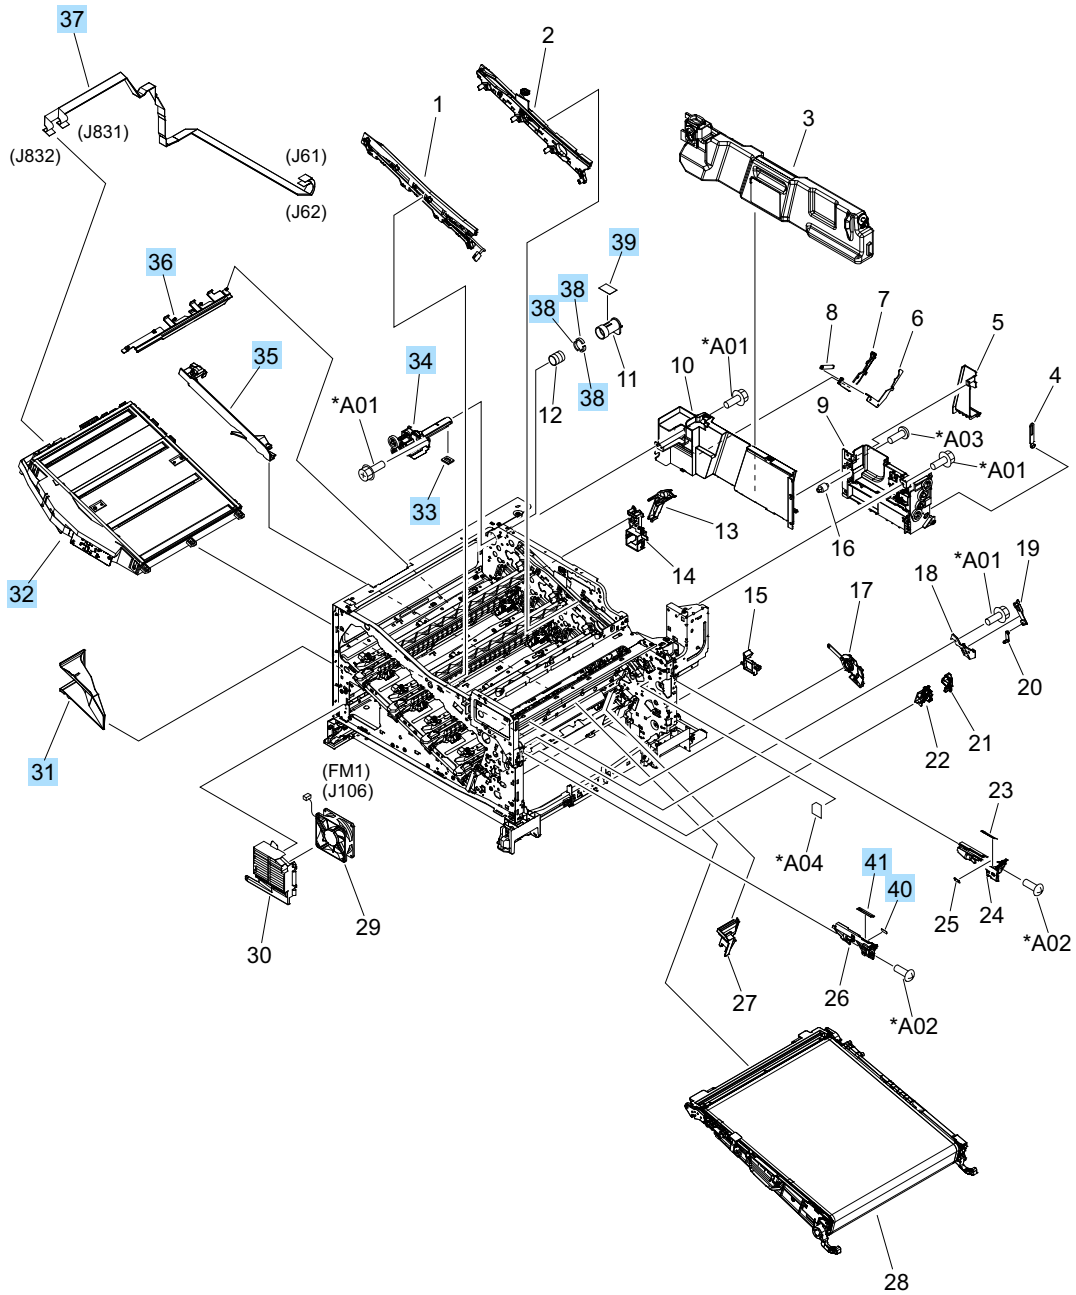

# Internal components (7 of 9)

Figure 4-9 Internal components (7 of 9)

**Table 4-13 Internal components (7 of 9)**

<b>Ref</b>	<b>Description</b>	<b>Part number</b>	<b>Qty</b>
31	Duct, fan, 1	RC2-8388-000CN	1
32	Laser scanner assembly	RM1-6122-070CN	1
33	Seal, toner supporter guide 1	RC2-7018-000CN	1
34	Toner feed assembly	RM1-6040-000CN	1
35	Guide, laser	RC2-6628-000CN	1
36	Holder, flat flexible cable	RC2-6655-000CN	1
37	Cable assembly, flat-flexible	RM1-6804-000CN	1
38	Seal, slide shutter	RC3-1014-000CN	3
39	Sheet, slide seal	RC3-1013-000CN	1
40	Label, ITB insert, FV	RU5-8804-000CN	1
41	Label, ITB insert, FH	RU5-8806-000CN	1