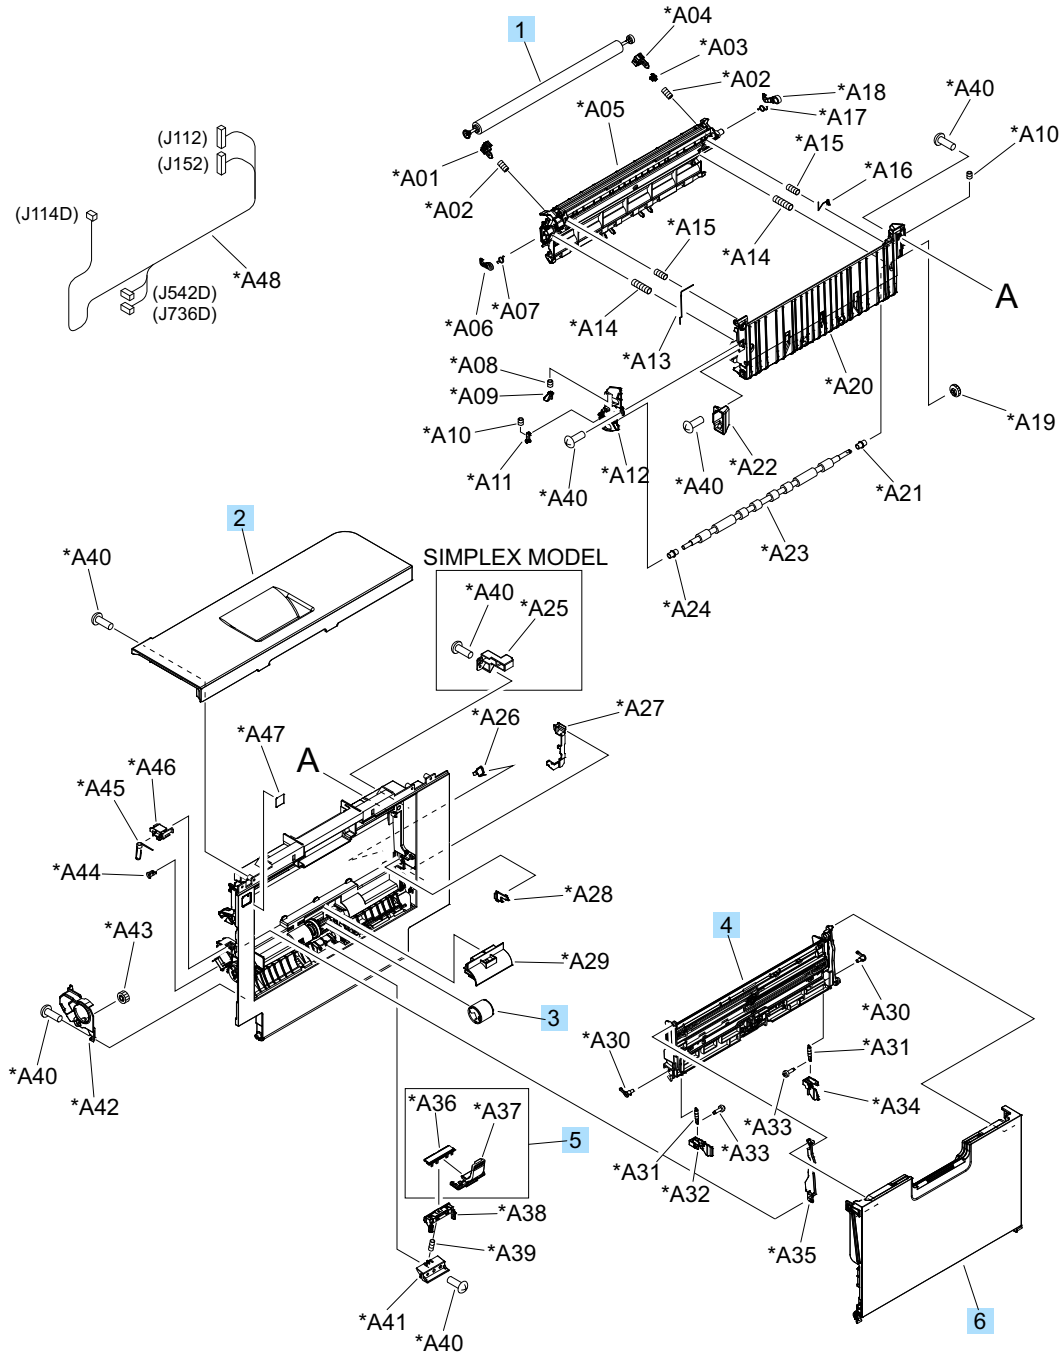

# Right door assembly

Figure 4-2 Right door assembly

**Table 4-6 Right door assembly**

<b>Ref</b>	<b>Description</b>	<b>Part number</b>	<b>Qty</b>
	Right door assembly, duplex model	RM1-6007-000CN	1
	Right door assembly, simplex model	RM1-6138-000CN	1
1	Roller, secondary transfer, T2 (included in the service kit)	CC522-67912	1
2	Door, right upper	RC2-7091-000CN	1
3	Roller, paper pick-up, Tray 1 (included in the service kit)	CC522-67928	1
4	Lifter plate assembly, Tray 1	RM1-6043-000	1
5	Pick roller and separation pad, Tray 1 (included in the service kit)	CC522-67928	1
6	Tray 1 (MP tray) assembly	RM1-6045-000CN	1