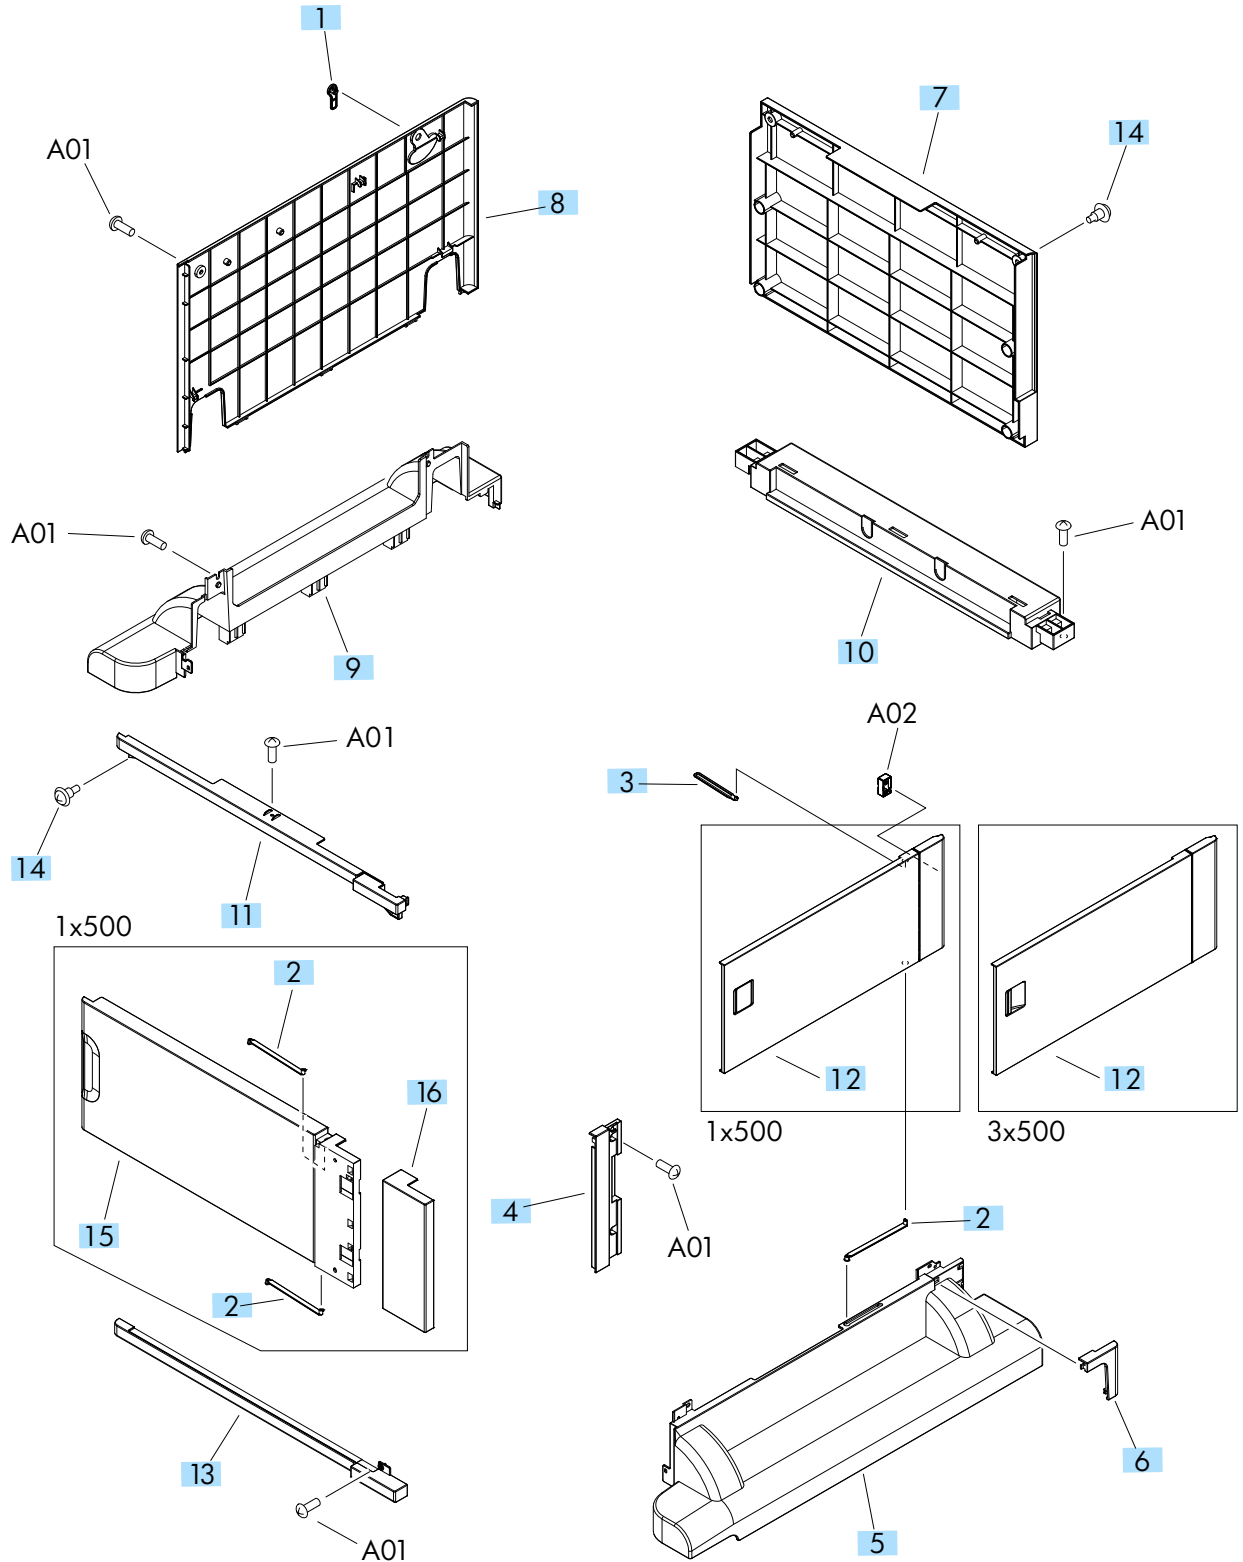

# 1x500-sheet and 3x500-sheet paper deck

## 1x500-sheet and 3x500-sheet paper deck covers

Figure 2-26 1x500-sheet and 3x500-sheet paper deck covers

**Table 2-29 1x500-sheet and 3x500-sheet paper deck covers**

<b>Ref</b>	<b>Description</b>	<b>Part number</b>	<b>Qty</b>
1	Handle, lock, rear	RC2-9303-000CN	1
2	Link, right door, lower	RC2-9327-000CN	3
3	Link, right door, upper	RC2-9335-000CN	1
4	Cover, right corner	RC2-9343-000CN	1
5	Cover, right lower, 1	RC2-9346-000CN	1
6	Cover, right lower, 2	RC2-9347-000CN	1
7	Cover, rear	RC2-9348-000CN	1
8	Cover, left	RC2-9349-000CN	1
9	Cover, left lower	RC2-9350-000CN	1
10	Cover, rear lower	RC2-9357-000CN	1
11	Front upper cover assembly	RM1-6949-000CN	1
12	Right door assembly (1x500 paper deck)	RM1-6952-000CN	1
12	Right door assembly (3x500 paper deck)	RM1-6953-000CN	1
13	Front lower cover assembly	RM1-6958-000CN	1
14	Screw, stepped	RU5-9056-000CN	3
15	Door, stock, 1 (1x500 paper deck only)	RC2-9353-000CN	1
16	Door, stock, 2 (1x500 paper deck only)	RC2-9354-000CN	1