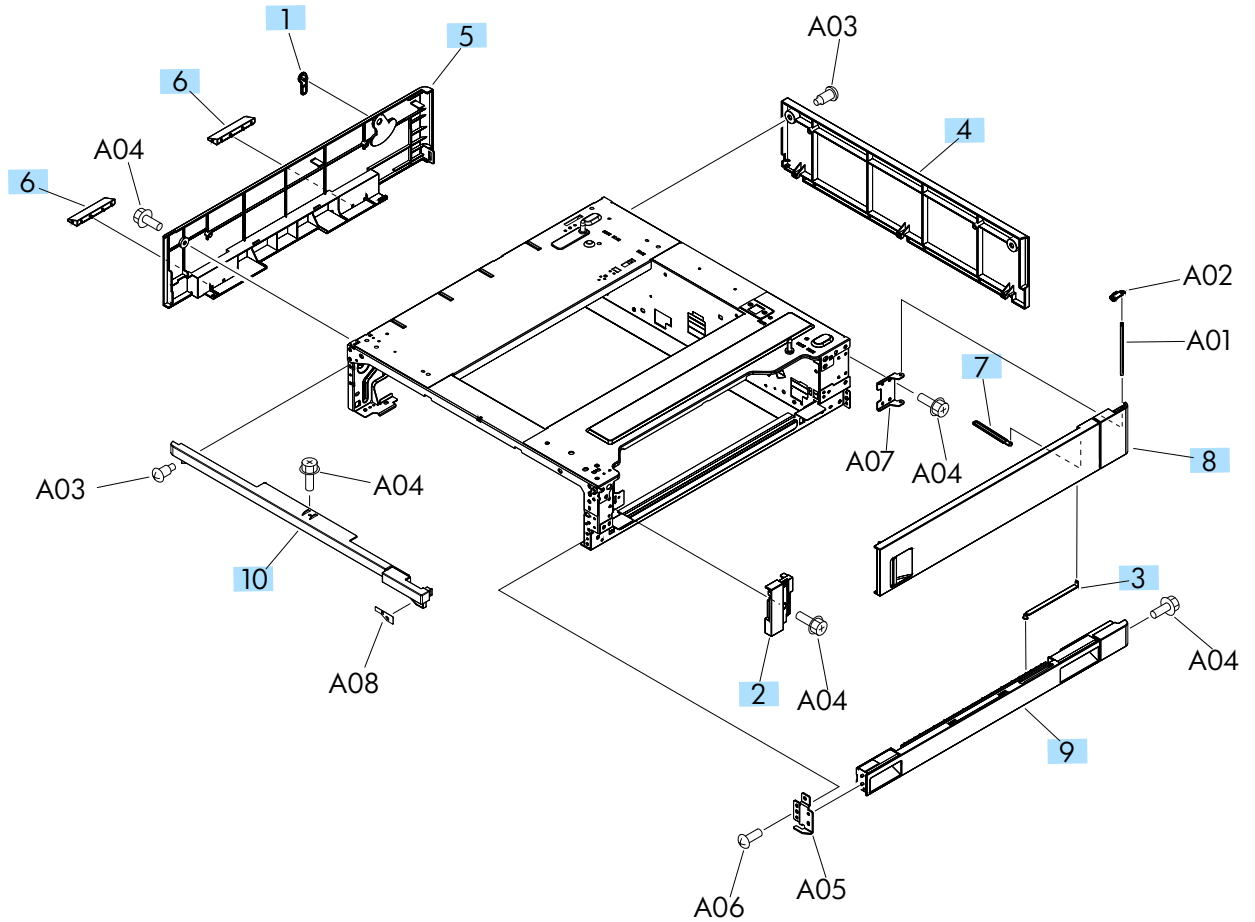

# 1x500-sheet paper feeder

## 1x500-sheet paper feeder covers

Figure 2-24 1x500-sheet paper feeder covers

**Table 2-27 1x500-sheet paper feeder covers**

<b>Ref</b>	<b>Description</b>	<b>Part number</b>	<b>Qty</b>
1	Handle, lock, rear	RC2-9303-000CN	1
2	Cover, right front	RC2-9320-000CN	1
3	Link, right door, lower	RC2-9327-000CN	1
4	Cover, rear	RC2-9330-000CN	1
5	Cover, left	RC2-9331-000CN	1
6	Cover, handle lower	RC2-9332-000CN	2
7	Link, right door, upper	RC2-9335-000CN	1
8	Right door assembly	RM1-6946-000CN	1
9	Right lower cover assembly	RM1-6948-000CN	1
10	Front upper cover assembly	RM1-6949-000CN	1