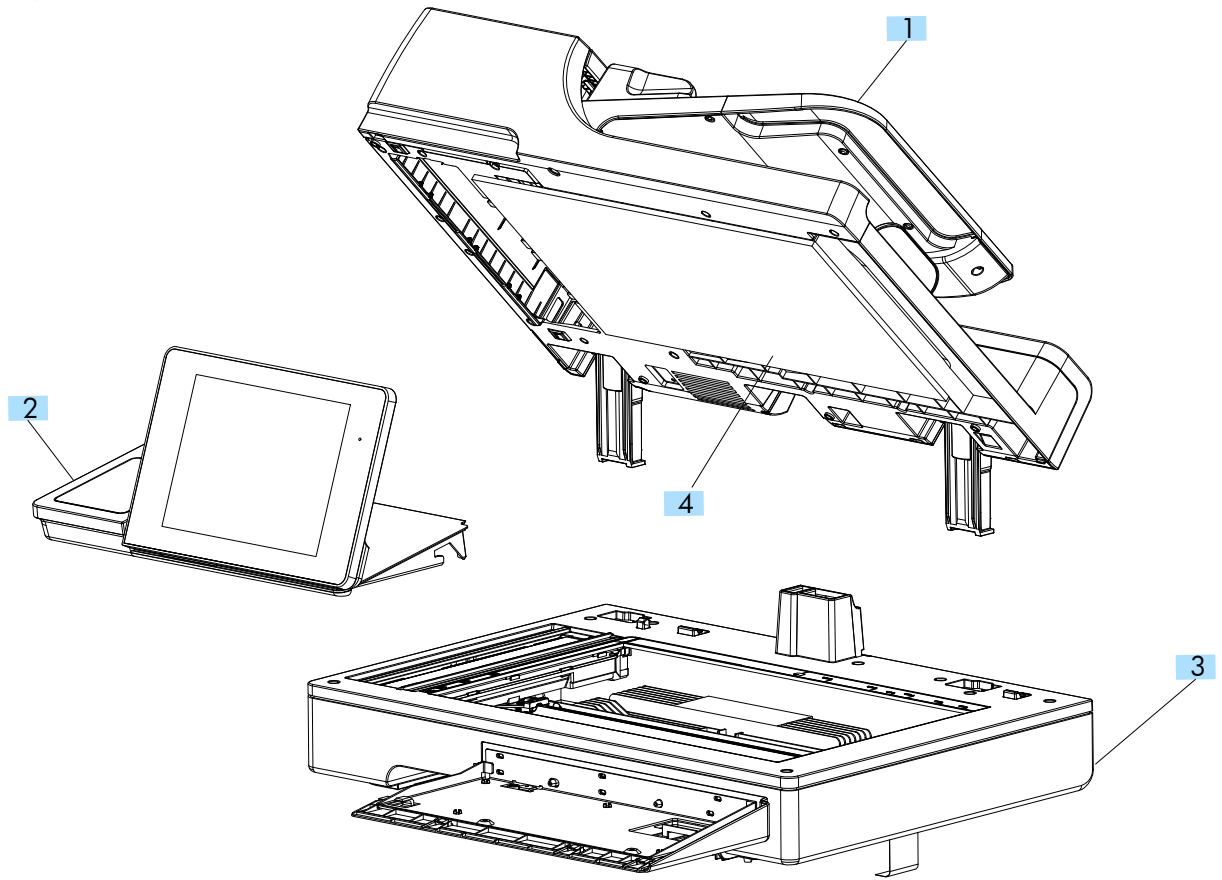

# Document feeder and scanner whole units

Figure 2-8 Document feeder and scanner whole units

**Table 2-11 Document feeder and scanner whole units**

<b>Ref</b>	<b>Description</b>	<b>Part number</b>	<b>Qty</b>
1	Kit, ADF whole unit, A3 (includes foam reflector kit)	CC522-67923	1
2	Kit, scanner whole unit (includes foam reflector kit)	CC522-67922	1
3	Kit, control panel	CD644-67916	1
4	Kit, reflector foam, A3	5851-4888	1