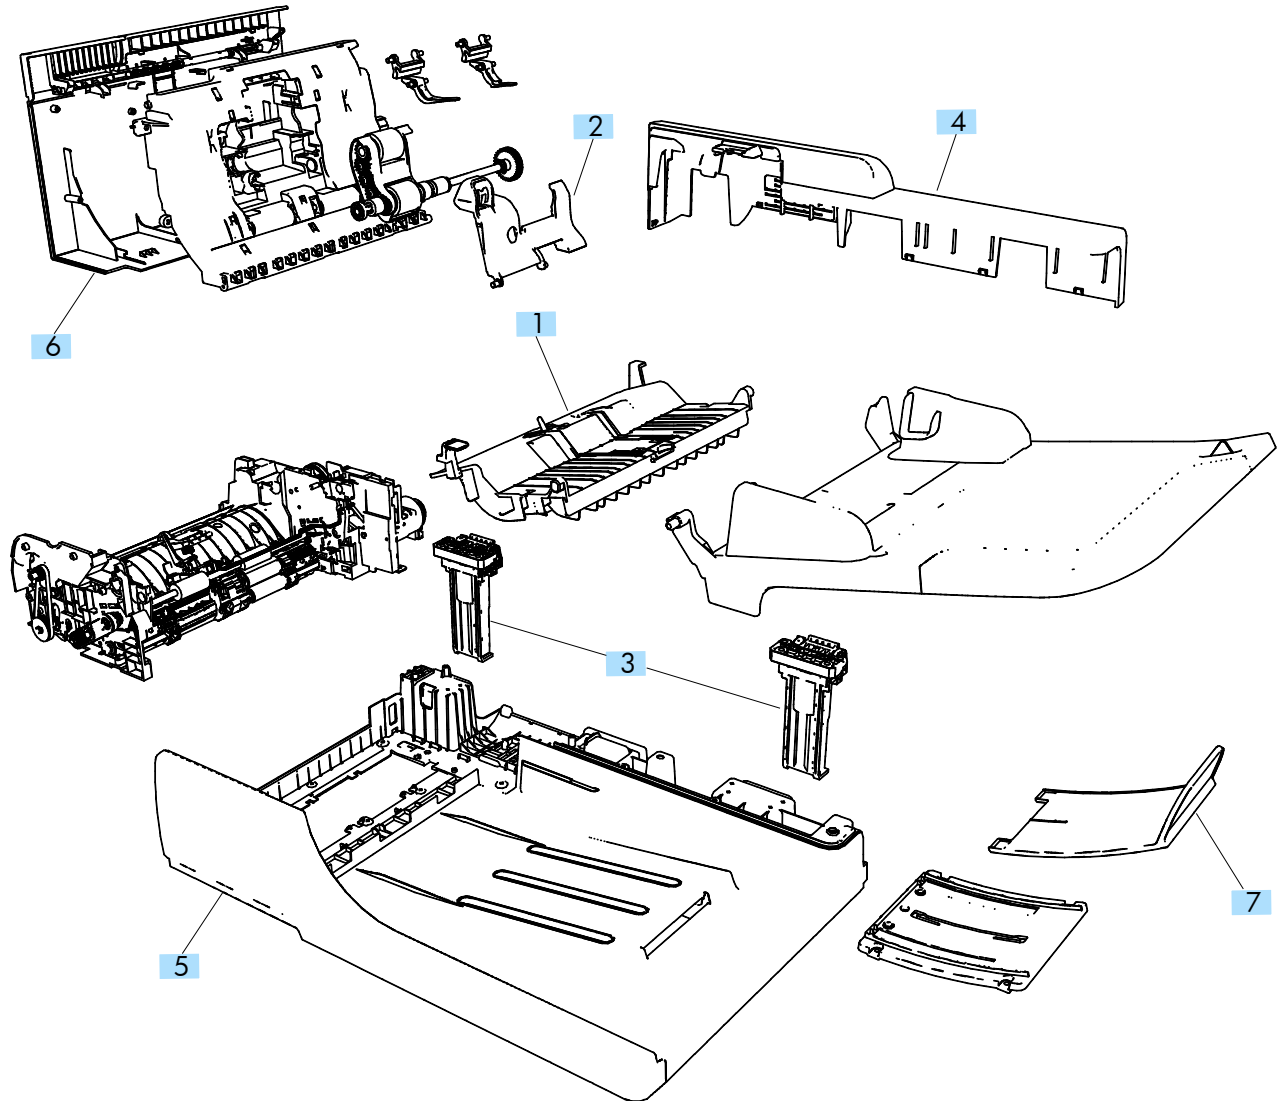

Document feeder assemblies

Figure 2-9 Document feeder assemblies

Table 2-12 Document feeder assemblies

Ref	Description	Part number	Qty
All shown	ADF Assembly (complete)	CC522-67923	1
1	ADF separation pad spring	5851-4879	1
2	ADF roller cover, A3	CQ819-40032	1
3	ADF hinge assembly	CQ819-60011	2
4	Cover, ADF rear	CQ819-40005	1
5	Cover, ADF front	CQ819-40003	1
6	Cover, hatch	CQ819-40004	1
7	ADF tray extender	Q7404-40020	1
Not shown	Photosensor	CC355-80014	1
Not shown	Width sensor PCA	CQ819-60022	1
Not shown	Media Stopper, Front	CC355-40046	1
Not shown	Media Stopper, rear	CC355-40047	1
Not shown	Kit, A3 ADF mylar	5851-4997	1
Not shown	Flag, media presence	CC355-40015	1