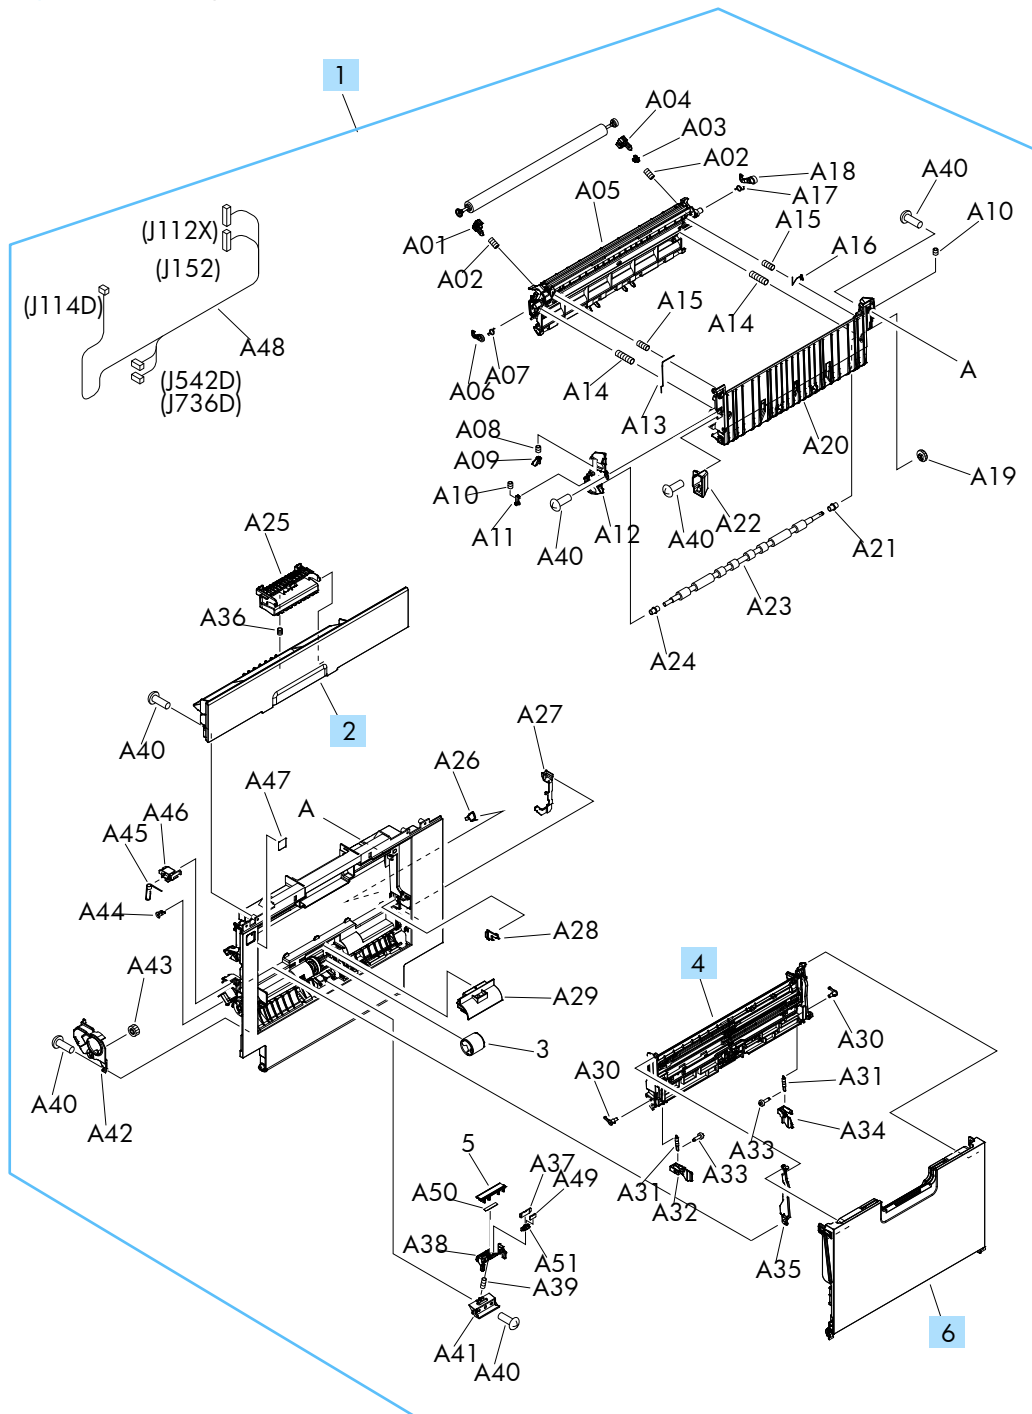

Right door

Figure 2-15 Right door

Table 2-18 Right door

Ref	Description	Part number	Qty
1	Door, right	RM1-9360-000CN	1
2	Cover, right upper	RM1-9361-000CN	1
4	MP (Tray 1) lifter plate assembly	RM1-9389-000CN	1
6	MP tray (Tray 1) assembly	RM1-6045-000CN	1