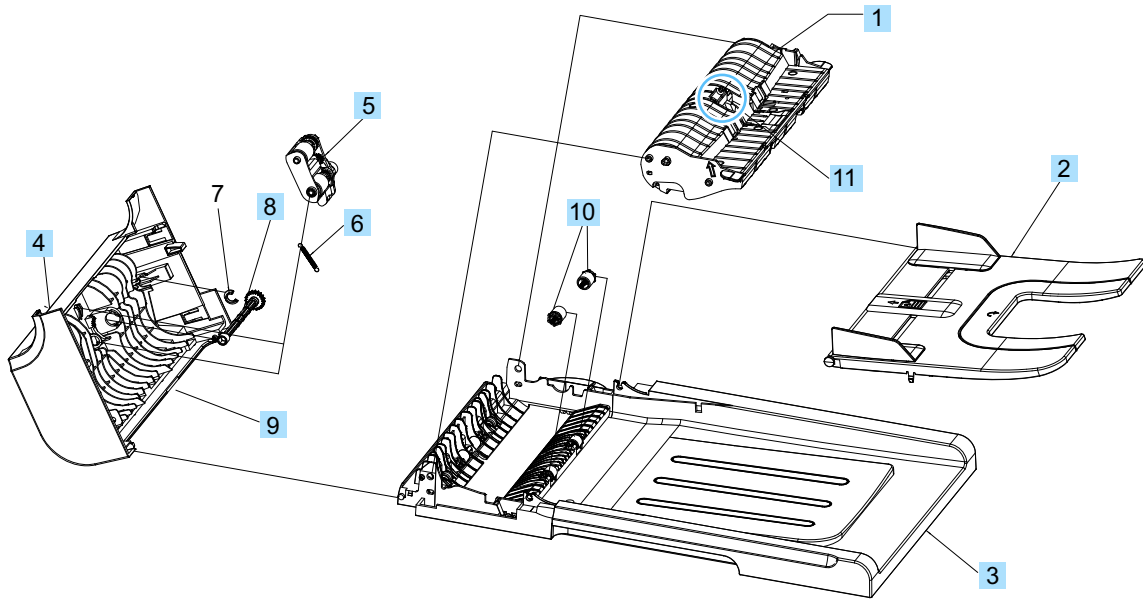

Document feeder internal components

Figure 3-9 Document feeder assembly parts

Table 3-15 Document feeder assembly parts

Ref	Description	Part number	Qty
1	Document feeder (ADF) core assembly	CE538-60122	1
2	Document feeder (ADF) input tray	CE538-60127	1
3	Document feeder (ADF) base	CE538-60126	1
4	Document feeder (ADF) cover, outer	CE538-40009	1
5	Document feeder (ADF) pick arm assembly	CE538-60137	1
6	Spring, document feeder (ADF) extension (pre-pick)	Q7400-00011	1
8	Shaft, document feeder (ADF) pick extension	Q7400-40047	1
9	Document feeder (ADF) cover, inner	CE538-40008	1
10	Roller assembly, document feeder (ADF) post-scan pinch	Q7400-60153	2
11	Document feeder (ADF) separation pad assembly	Q7400-60159	1