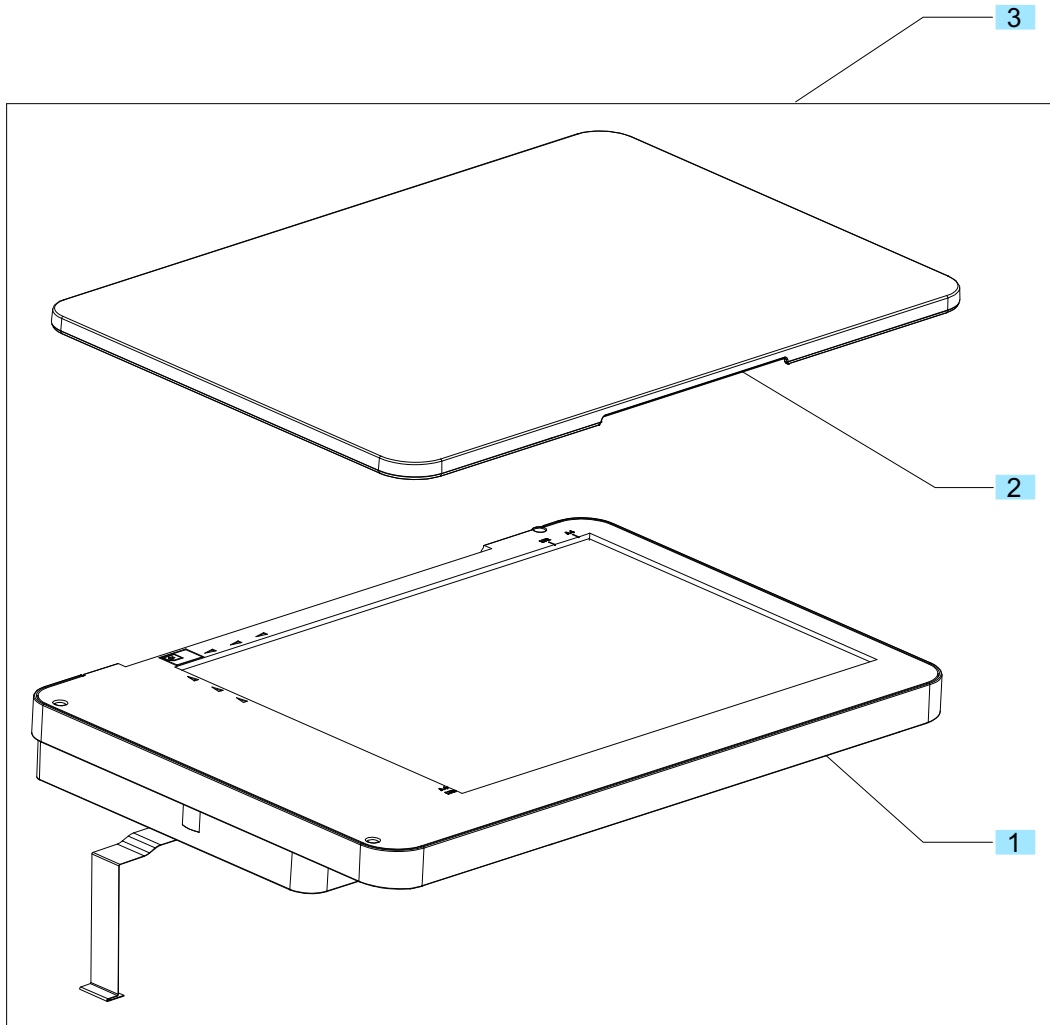

Scanner and document feeder (ADF) assemblies

Scanner and lid assembly (M176 model)

Figure 2-4 Scanner and lid assembly (M176 model)

Table 2-10 Scanner and lid assembly (M176 model)

Ref	Description	Part number	Qty
1	Scanner assembly (M176 model)	CF547-60108	1
2	Lid, document	CF547-60111	1
3	Scanner/lid assembly	CF547-60101	1
	Scanner/lid assembly (bulk pack) (not shown)	CF547-60107	1