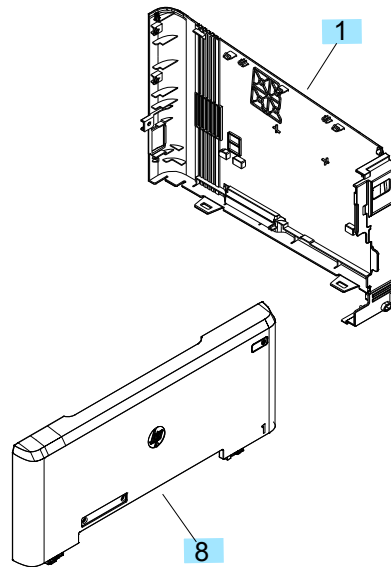

# M274, M277 covers and control panel

Figure 2-5 M274, M277 covers and control panel  
SIMPLEX MODEL

DUPLEX MODEL

**Table 2-5 M274, M277 covers and control panel**

Ref	Description	Part number	Qty
1	Cover, right	RC4-3816-000CN	1
2	Cover, rear (simplex models)	RC4-3817-000CN	1
3	Cover, rear bottom (simplex models)	RC4-3820-000CN	1
4	Cover, flat cable	RC4-3997-000CN	1
6	Cover, left	RC4-4000-000	1
6	Rear door assembly (duplex models)	RM2-5580-000CN	1
5	Rear door assembly (simplex models)	RM2-5579-000CN	1
7	Roller, secondary transfer	RM2-5906-000CN	1
8	Front door assembly	RM2-5591-000CN	1
9	Top cover assembly (duplex models)	RM2-5598-000CN	1
9	Top cover assembly (simplex models)	RM2-5597-000CN	1
10	Duplexer door assembly (duplex models)	RM2-5867-000CN	1
Not shown	Control panel, touchscreen	B3Q10-60139	1