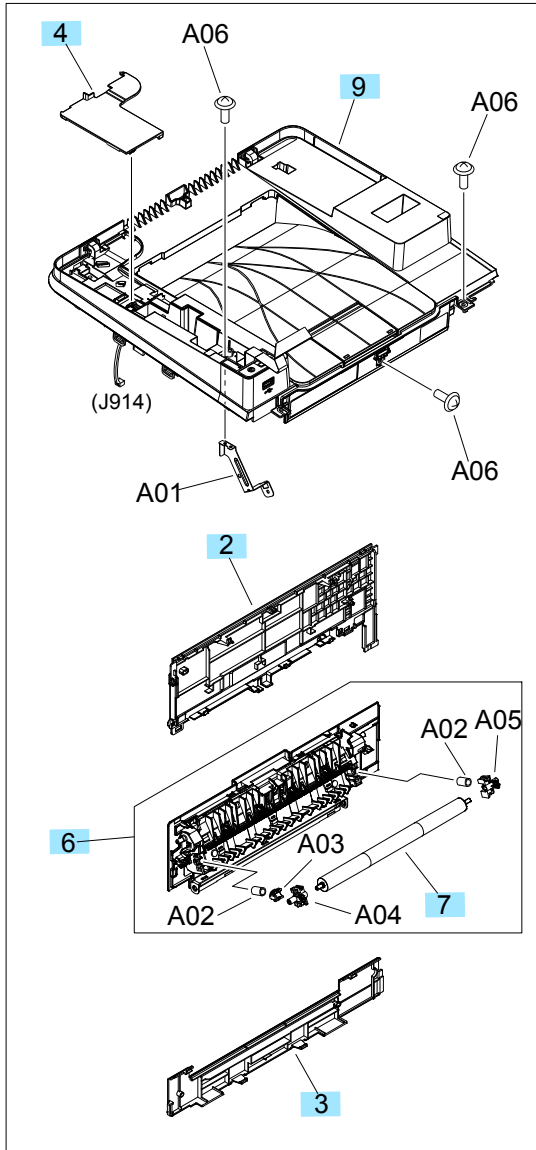

# M274, M277 covers and control panel

Figure 2-5 M274, M277 covers and control panel  
SIMPLEX MODEL

DUPLEX MODEL

**Table 2-5 M274, M277 covers and control panel**

Ref	Description	Part number	Qty
1	Cover, right	RC4-3816-000CN	1
2	Cover, rear (simplex models)	RC4-3817-000CN	1
3	Cover, rear bottom (simplex models)	RC4-3820-000CN	1
4	Cover, flat cable	RC4-3997-000CN	1
6	Cover, left	RC4-4000-000	1
6	Rear door assembly (duplex models)	RM2-5580-000CN	1
5	Rear door assembly (simplex models)	RM2-5579-000CN	1
7	Roller, secondary transfer	RM2-5906-000CN	1
8	Front door assembly	RM2-5591-000CN	1
9	Top cover assembly (duplex models)	RM2-5598-000CN	1
9	Top cover assembly (simplex models)	RM2-5597-000CN	1
10	Duplexer door assembly (duplex models)	RM2-5867-000CN	1
Not shown	Control panel, touchscreen	B3Q10-60139	1