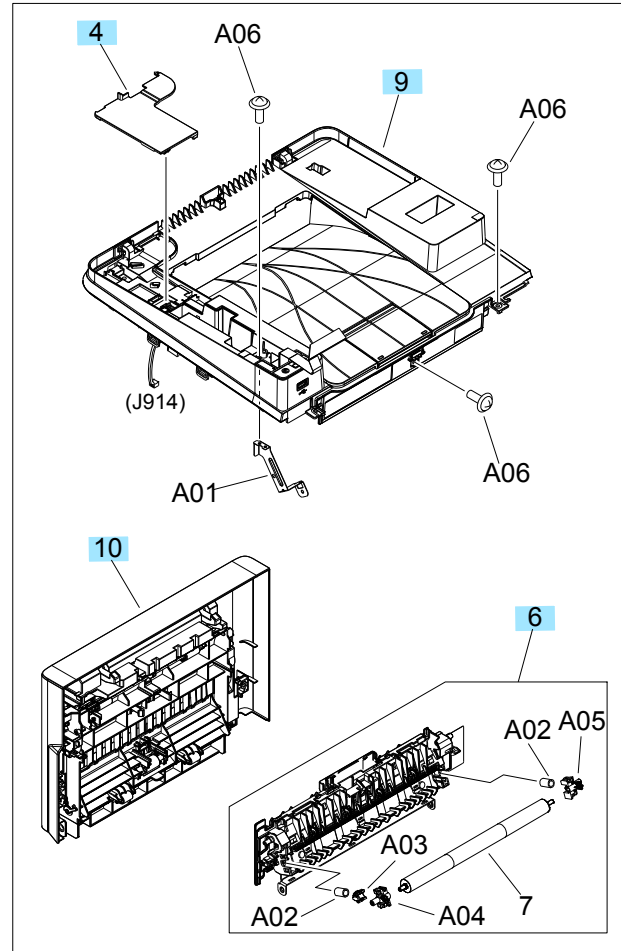

# M274, M277 covers and control panel

Figure 2-5 M274, M277 covers and control panel  
SIMPLEX MODEL

DUPLEX MODEL

**Table 2-5 M274, M277 covers and control panel**

Ref	Description	Part number	Qty
1	Cover, right	RC4-3816-000CN	1
2	Cover, rear (simplex models)	RC4-3817-000CN	1
3	Cover, rear bottom (simplex models)	RC4-3820-000CN	1
4	Cover, flat cable	RC4-3997-000CN	1
6	Cover, left	RC4-4000-000	1
6	Rear door assembly (duplex models)	RM2-5580-000CN	1
5	Rear door assembly (simplex models)	RM2-5579-000CN	1
7	Roller, secondary transfer	RM2-5906-000CN	1
8	Front door assembly	RM2-5591-000CN	1
9	Top cover assembly (duplex models)	RM2-5598-000CN	1
9	Top cover assembly (simplex models)	RM2-5597-000CN	1
10	Duplexer door assembly (duplex models)	RM2-5867-000CN	1
Not shown	Control panel, touchscreen	B3Q10-60139	1